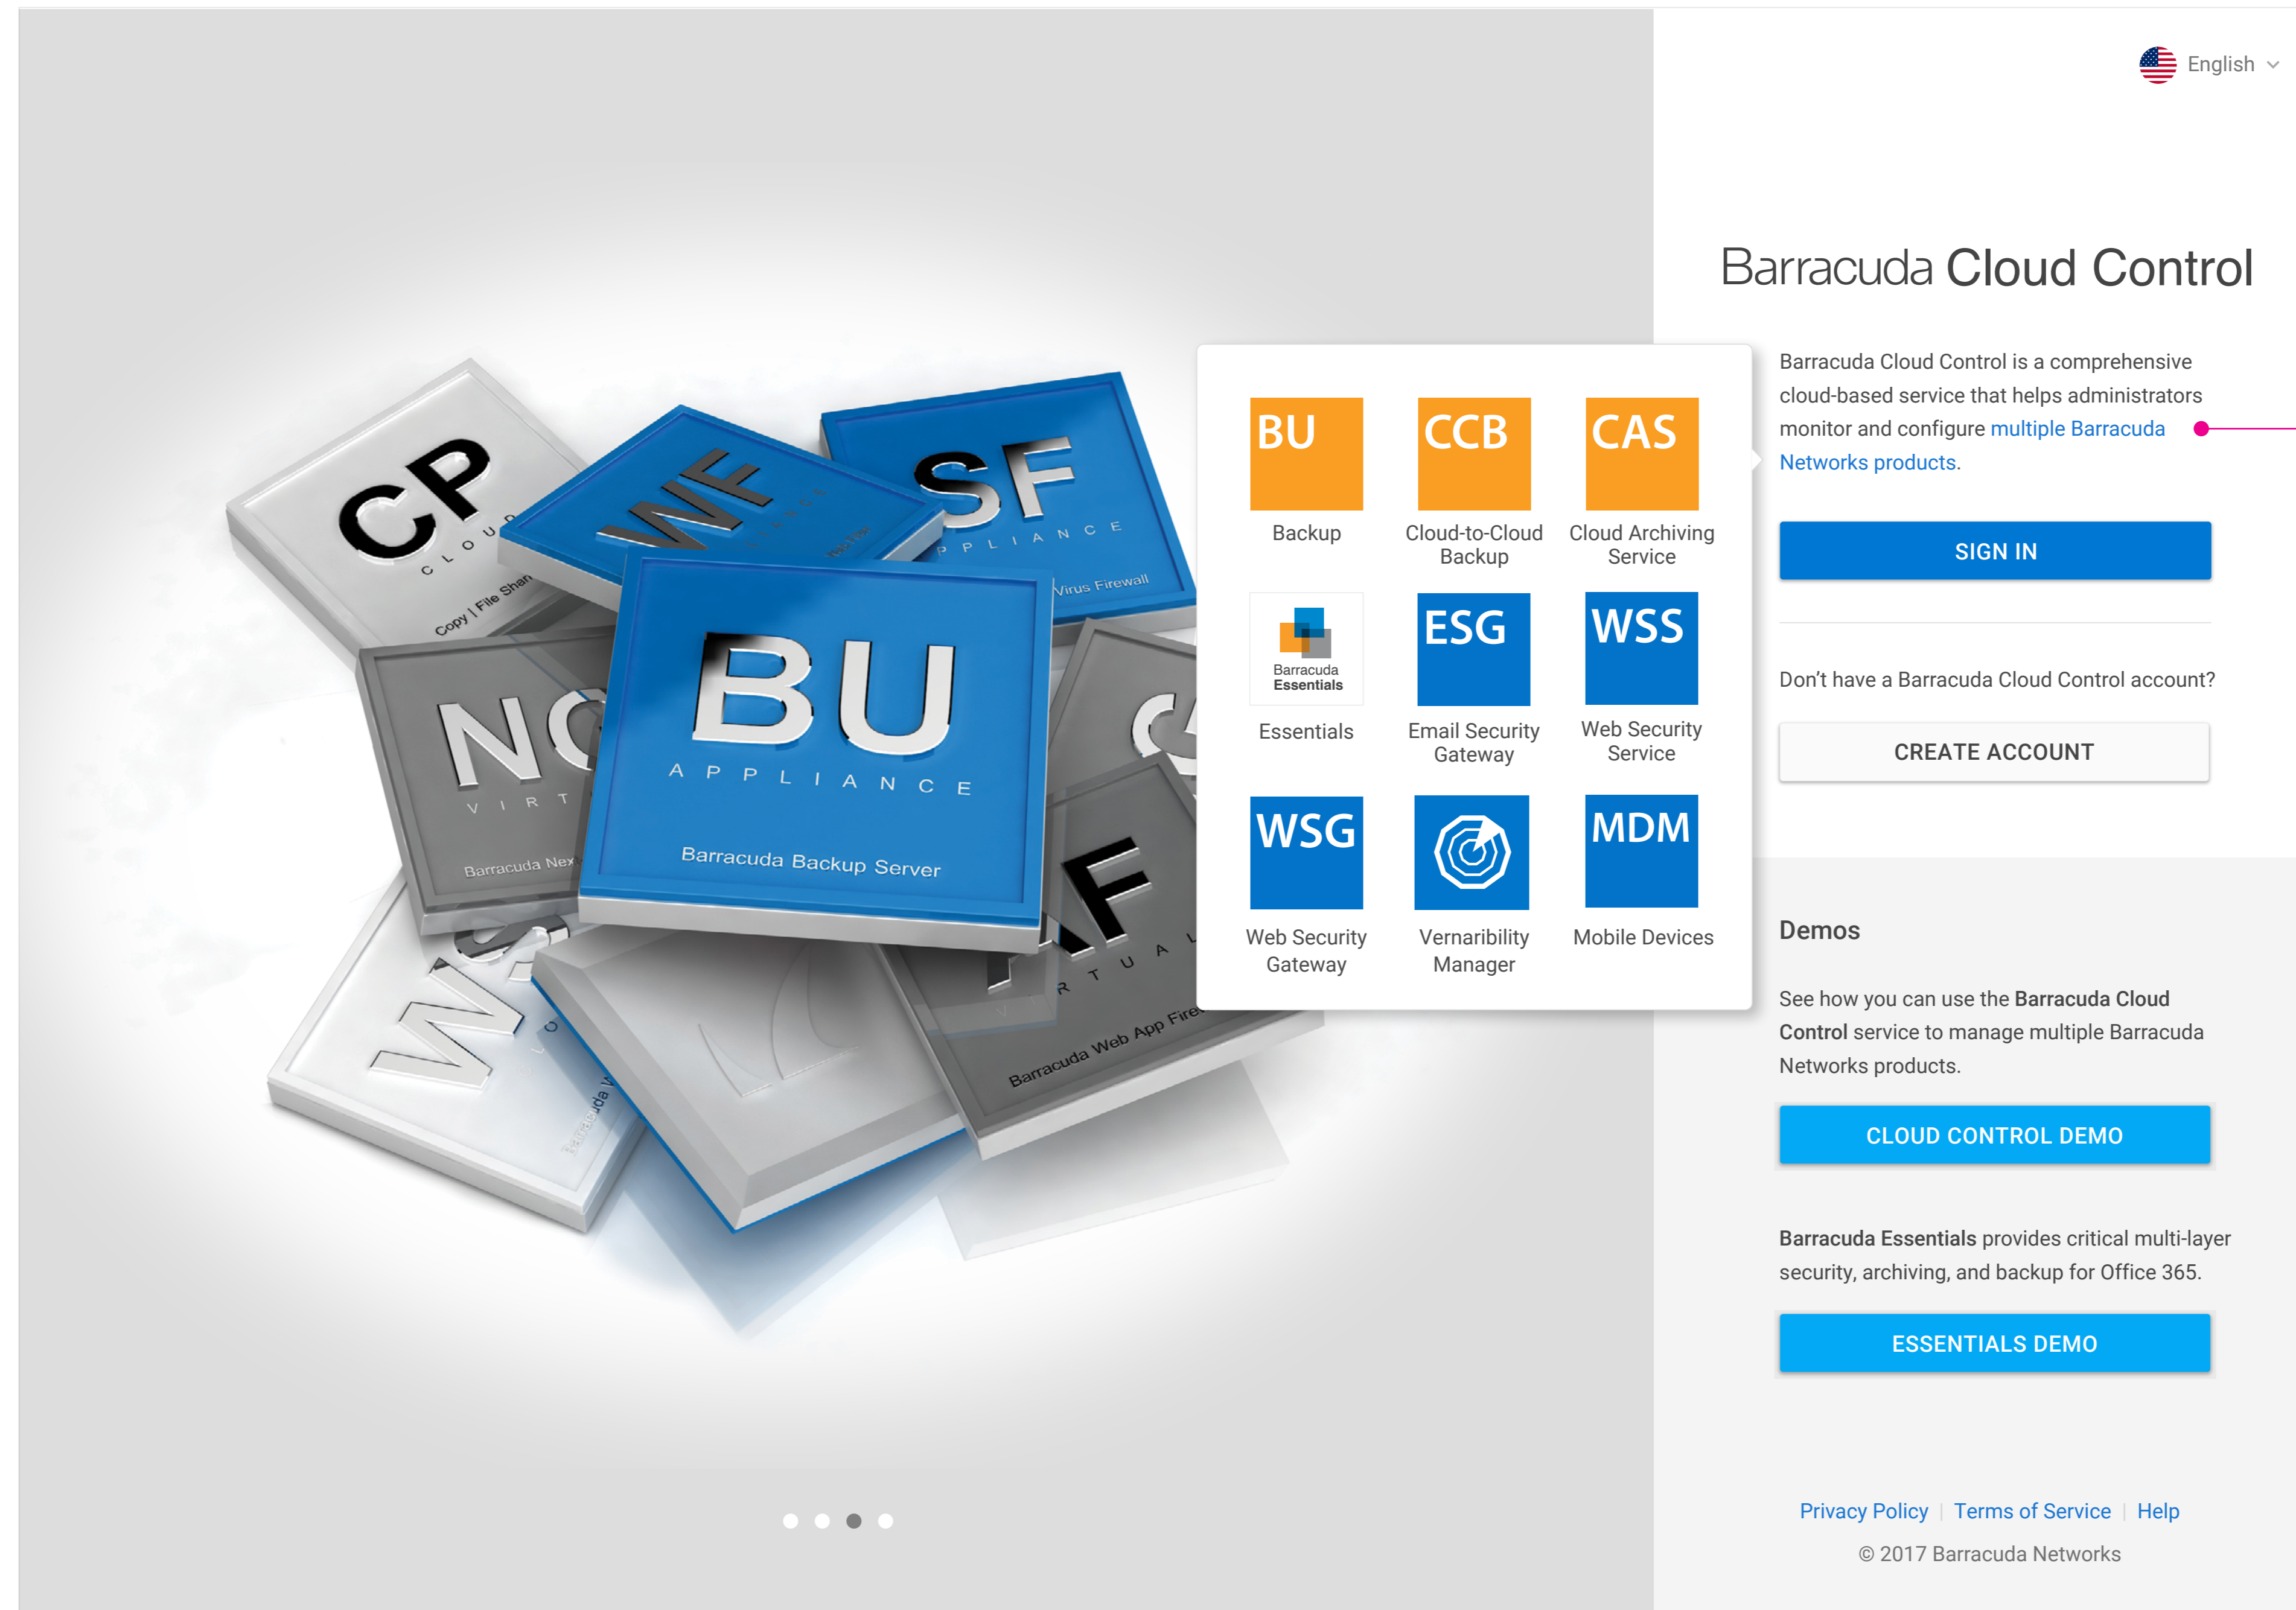

Product Popover

On click, customer can view all BCC products. When they click on each product, the authentication screen is presented (see page 5) and then the chosen product is highlighted after sign-in.