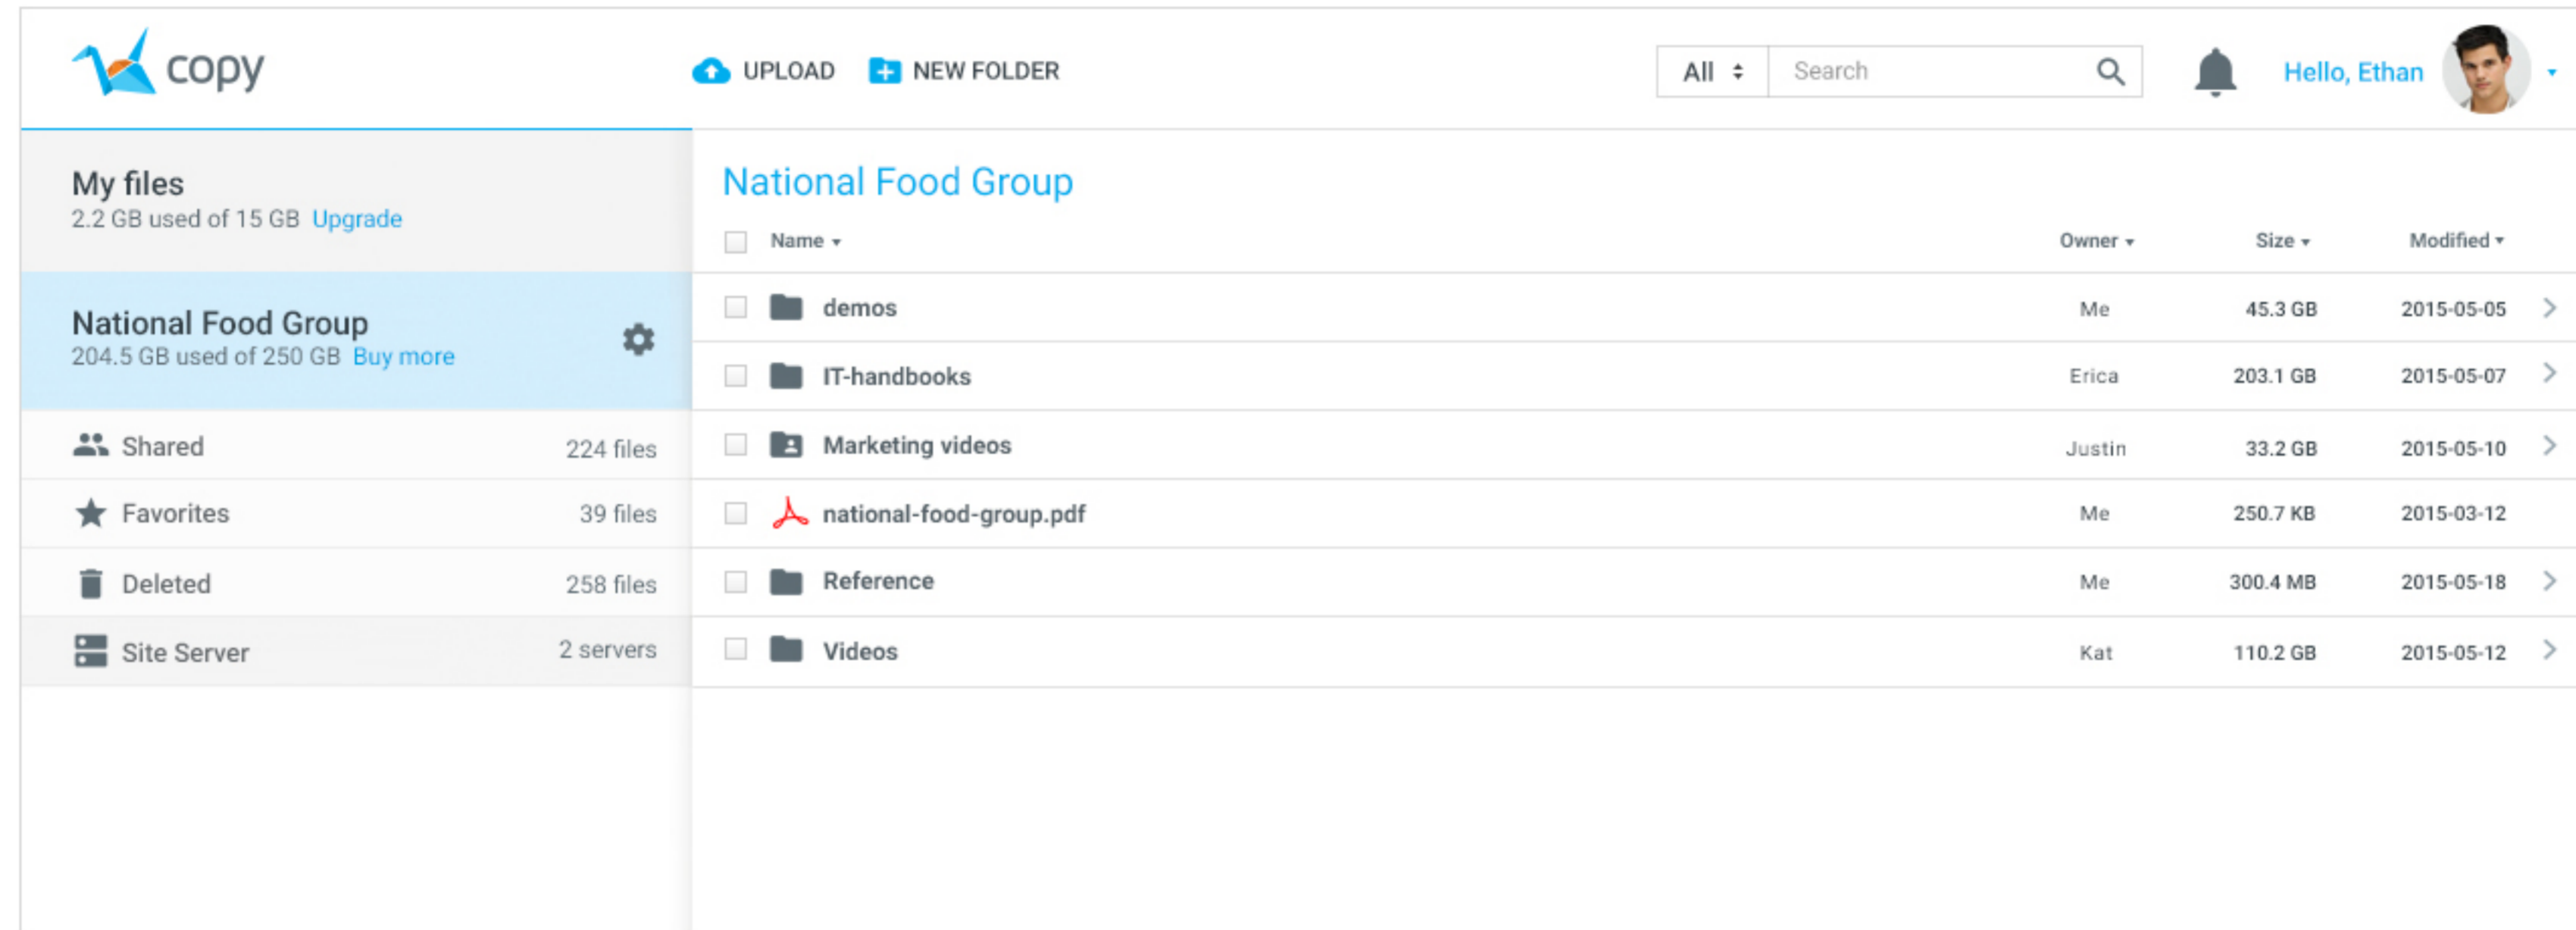

Copy.com

File Browser Spec v2

PREPARED BY ETHAN KIM • LAST UPDATED ON JUNE 25, 2015

Dimension

Color

Font

The image shows a screenshot of the Copy.com file browser interface. The interface is annotated with red lines and text boxes indicating the font used for various elements. The font is Roboto, with different weights and sizes used for different parts of the UI. The annotations include:

- Roboto Regular 12pt #00A4E5 (top navigation bar)
- Roboto Medium 12pt #364249 All caps (top navigation bar)
- Roboto Medium 13pt #364249 (top navigation bar)
- Roboto Regular 12pt #999999 (top navigation bar)
- Roboto Medium 13pt #00A4E5 (top navigation bar)
- Roboto Medium 13pt #FFFFFF (top navigation bar)
- Roboto Regular 19pt #00A4E5 (top navigation bar)
- Roboto Bold 10pt #5E6C74 (top navigation bar)
- Roboto Medium 16pt #364249 (left sidebar)
- Roboto Regular 12pt #5E6C74 (left sidebar)
- Roboto Medium 13pt #666B6E (left sidebar)
- Roboto Regular 12pt #5E6C74 (left sidebar)
- Roboto Bold 12pt #535f66 (main content area)
- Roboto Medium 10pt #364249 (table headers)

Popover

When selected, change #5E6C74 to #F78200.

"More" Popover

Show only overflow items. The menu items should be matched with the contextual menus. See page 6.

Contextual Menus

The initial screen has only two items: "Upload" and "New folder."