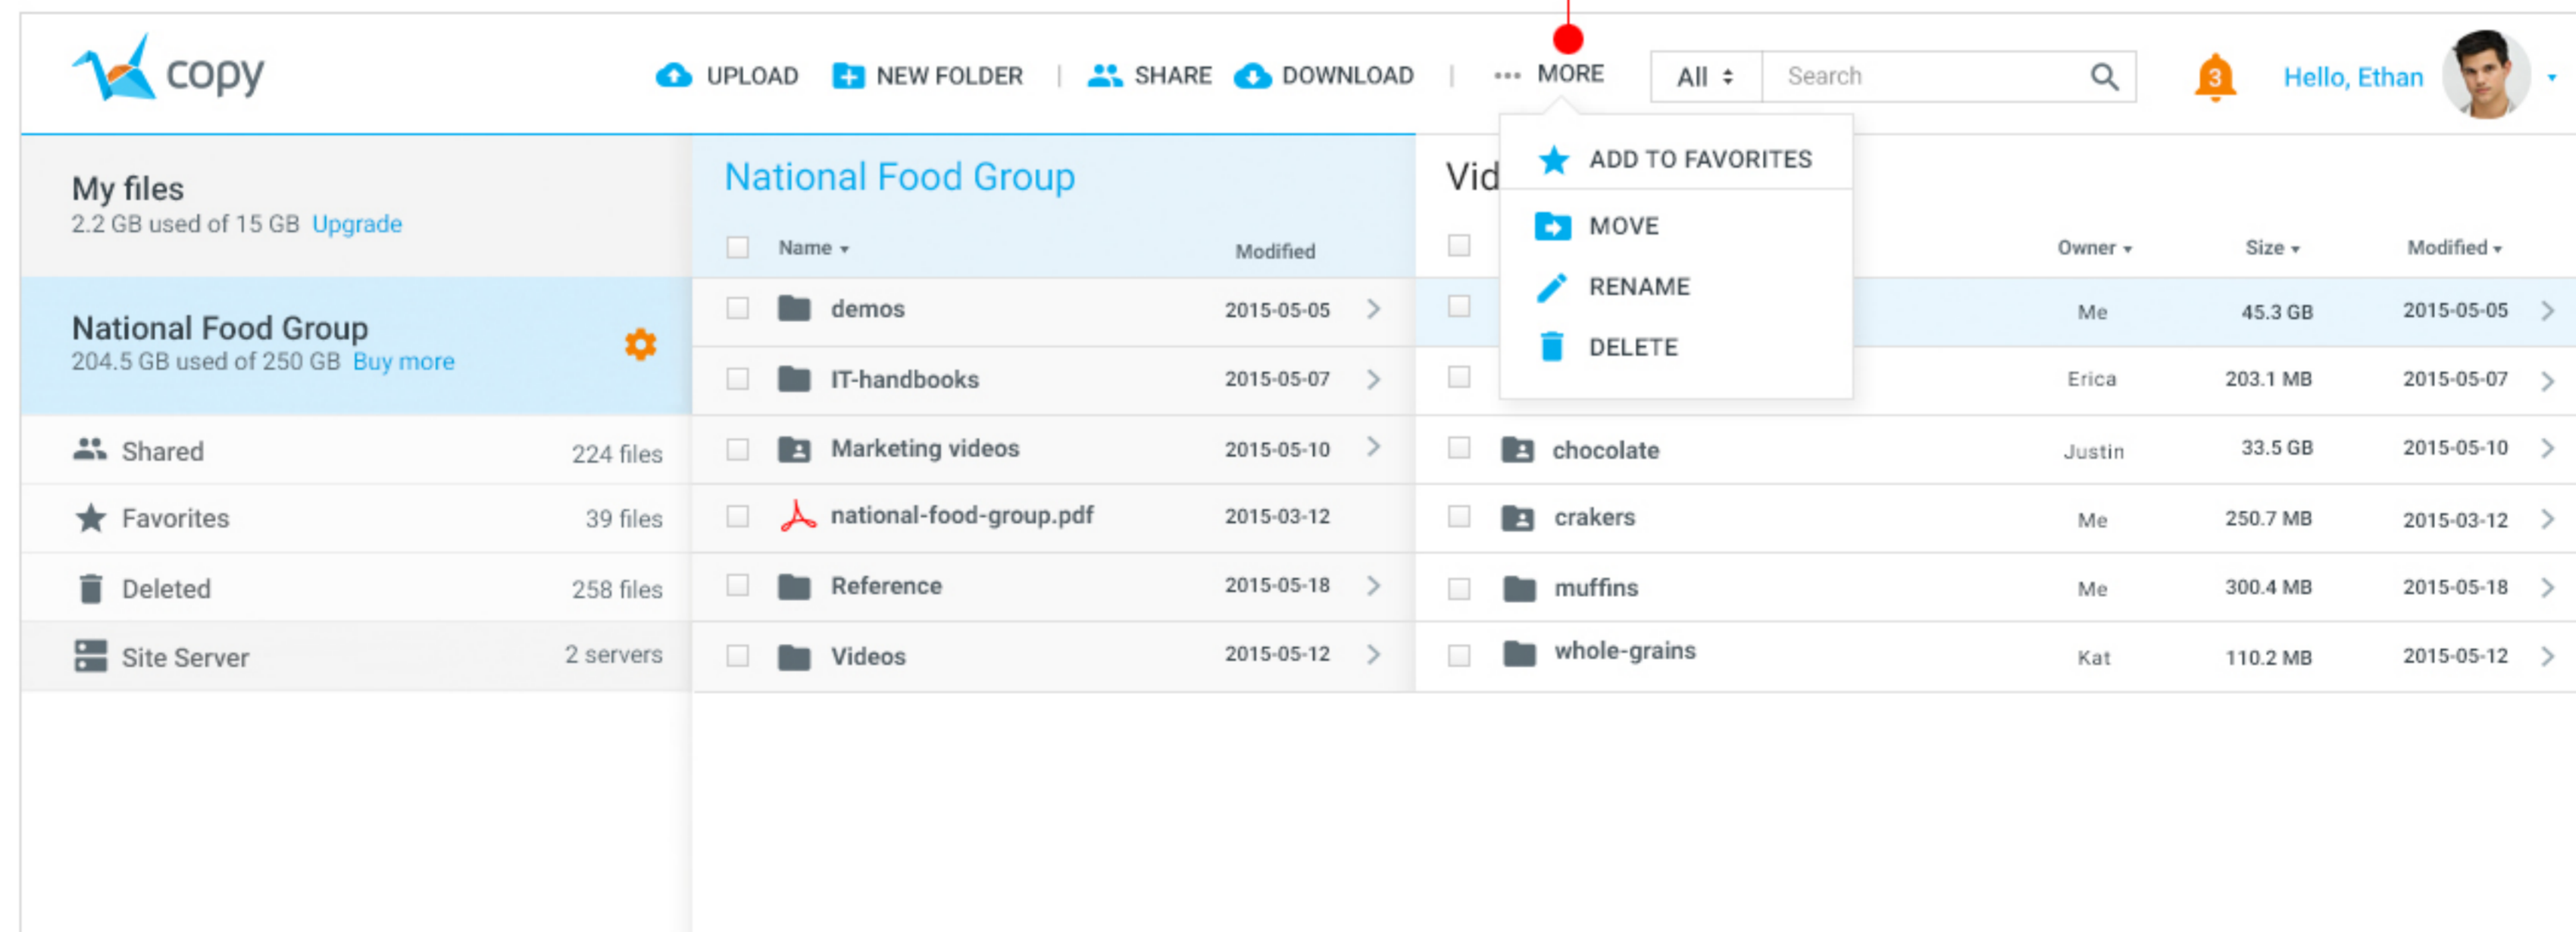

Copy.com

File Browser Spec v2

PREPARED BY ETHAN KIM • LAST UPDATED ON JUNE 25, 2015

Dimension

Color

Font

The image shows a screenshot of the Copy.com file browser interface. The interface is annotated with red lines and text boxes indicating the font used for various elements. The font is Roboto, with different weights and sizes used for different parts of the UI. The annotations include:

- Roboto Regular 12pt #00A4E5 (top navigation bar)
- Roboto Medium 12pt #364249 All caps (top navigation bar)
- Roboto Medium 13pt #364249 (top navigation bar)
- Roboto Regular 12pt #999999 (top navigation bar)
- Roboto Medium 13pt #00A4E5 (top navigation bar)
- Roboto Medium 13pt #FFFFFF (top navigation bar)
- Roboto Regular 19pt #00A4E5 (top navigation bar)
- Roboto Bold 10pt #5E6C74 (top navigation bar)
- Roboto Medium 16pt #364249 (left sidebar)
- Roboto Regular 12pt #5E6C74 (left sidebar)
- Roboto Medium 13pt #666B6E (left sidebar)
- Roboto Regular 12pt #5E6C74 (left sidebar)
- Roboto Bold 12pt #535f66 (main content area)
- Roboto Medium 10pt #364249 (table headers)

Popover

When selected, change #5E6C74 to #F78200.

"More" Popover

Show only overflow items. The menu items should be matched with the contextual menus. See page 6.

Contextual Menus

The initial screen has only two items: "Upload" and "New folder."