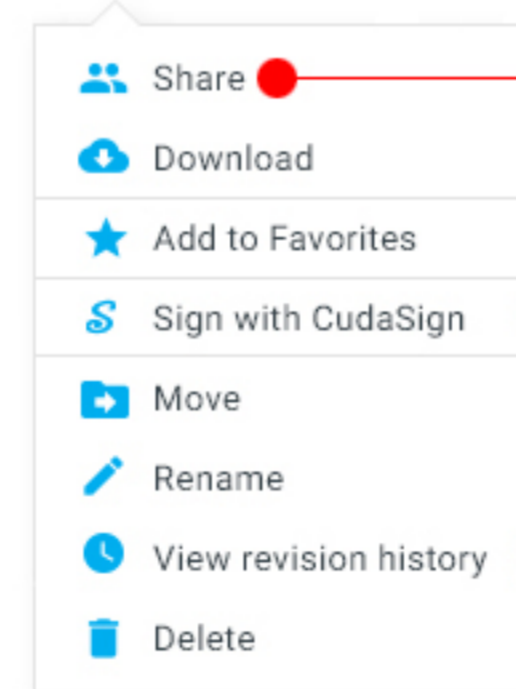

Popover

When selected, change #5E6C74 to #F78200.

"More" Popover

Show only overflow items. The menu items should be matched with the contextual menus. See page 6.

Contextual Menus

The initial screen has only two items: "Upload" and "New folder."

No file or folder is selected

A folder is selected

A file is selected

Roboto Regular 13 pt
#364249

Display only when it is eligible.

This item is an addition to "Files."