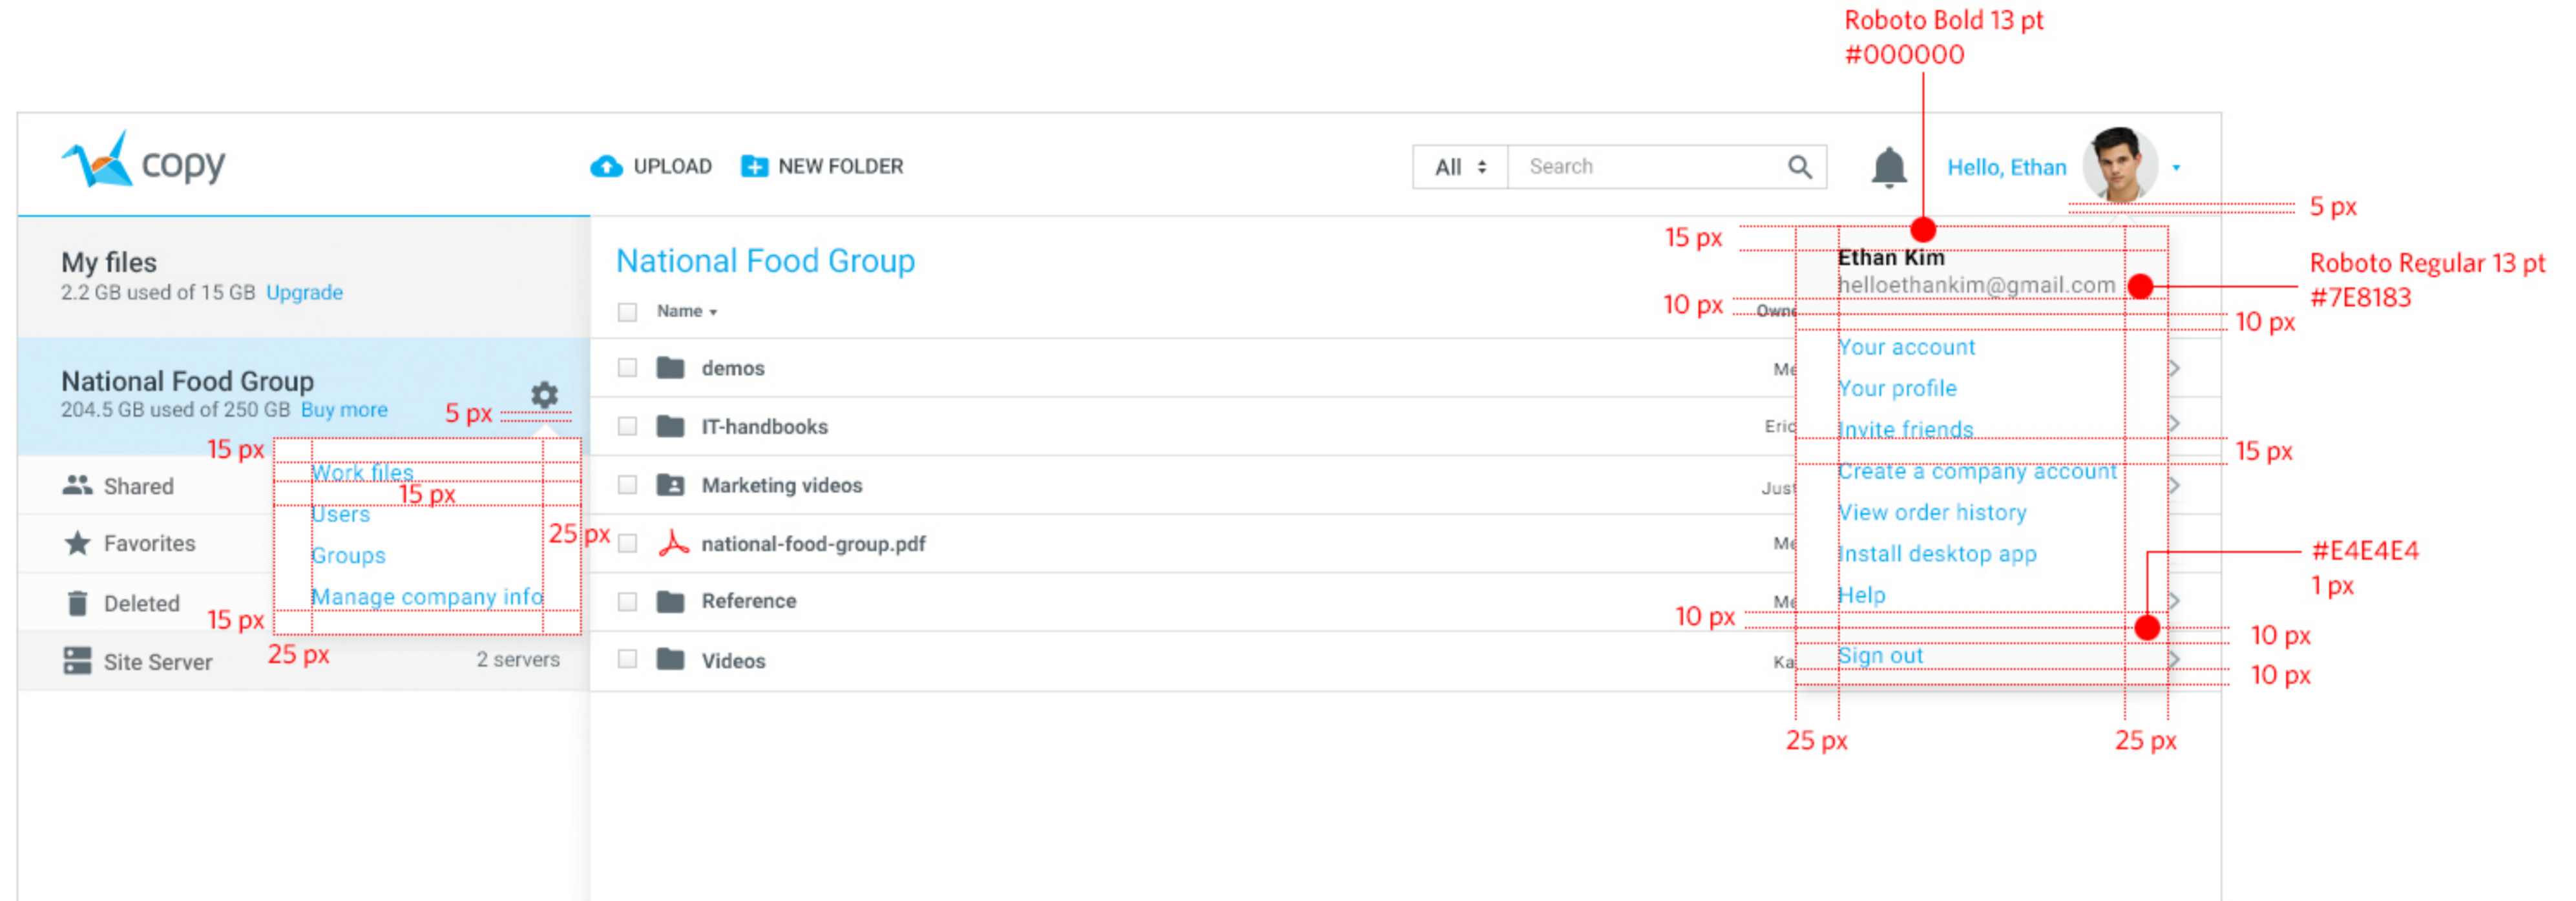

Copy.com

File Browser Spec v2

PREPARED BY ETHAN KIM • LAST UPDATED ON JUNE 25, 2015

Dimension

Color

Font

The image shows a screenshot of the Copy.com file browser interface. The interface is annotated with red lines and text boxes indicating the font used for various elements. The font is Roboto, with different weights and sizes used for different parts of the UI. The annotations include:

- Roboto Regular 12pt #00A4E5 (top navigation bar)
- Roboto Medium 12pt #364249 All caps (top navigation bar)
- Roboto Medium 13pt #364249 (top navigation bar)
- Roboto Regular 12pt #999999 (top navigation bar)
- Roboto Medium 13pt #00A4E5 (top navigation bar)
- Roboto Medium 13pt #FFFFFF (top navigation bar)
- Roboto Regular 19pt #00A4E5 (top navigation bar)
- Roboto Bold 10pt #5E6C74 (top navigation bar)
- Roboto Medium 16pt #364249 (left sidebar)
- Roboto Regular 12pt #5E6C74 (left sidebar)
- Roboto Medium 13pt #666B6E (left sidebar)
- Roboto Regular 12pt #5E6C74 (left sidebar)
- Roboto Bold 12pt #535f66 (main content area)
- Roboto Medium 10pt #364249 (table headers)

Popover

When selected, change #5E6C74 to #F78200.

"More" Popover

Show only overflow items. The menu items should be matched with the contextual menus. See page 6.

Contextual Menus

The initial screen has only two items: "Upload" and "New folder."