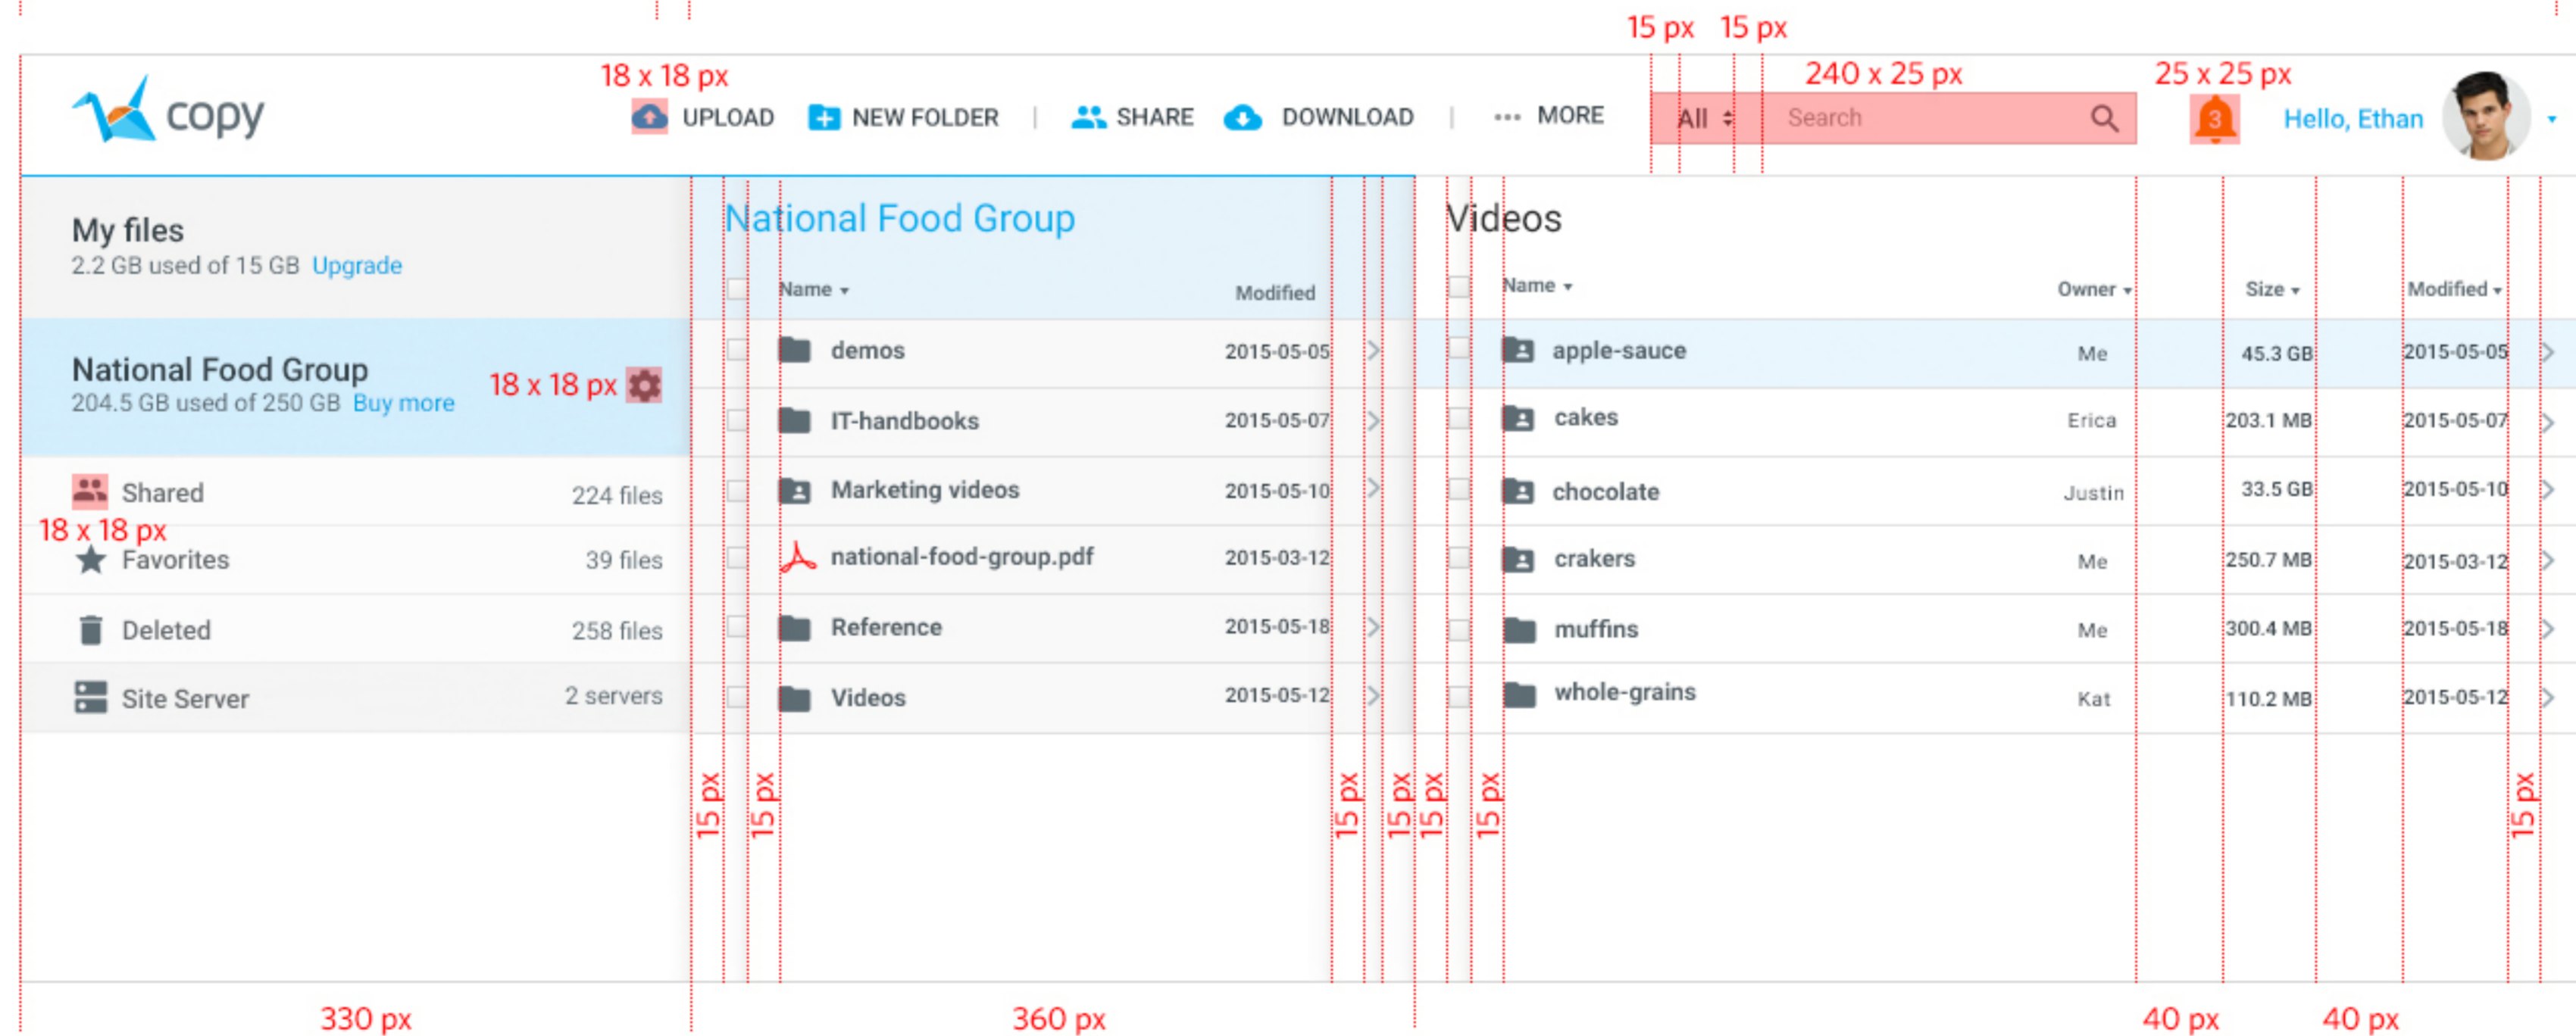

Copy.com

File Browser Spec v2

PREPARED BY ETHAN KIM • LAST UPDATED ON JUNE 25, 2015

Dimension

Color

Font

The image shows a screenshot of the Copy.com file browser interface. The interface is annotated with red lines and text boxes indicating the font used for various elements. The font is Roboto, with different weights and sizes used for different parts of the UI. The annotations include:

- Roboto Regular 12pt #00A4E5 (top navigation bar)
- Roboto Medium 12pt #364249 All caps (top navigation bar)
- Roboto Medium 13pt #364249 (top navigation bar)
- Roboto Regular 12pt #999999 (top navigation bar)
- Roboto Medium 13pt #00A4E5 (top navigation bar)
- Roboto Medium 13pt #FFFFFF (top navigation bar)
- Roboto Regular 19pt #00A4E5 (top navigation bar)
- Roboto Bold 10pt #5E6C74 (top navigation bar)
- Roboto Medium 16pt #364249 (left sidebar)
- Roboto Regular 12pt #5E6C74 (left sidebar)
- Roboto Medium 13pt #666B6E (left sidebar)
- Roboto Regular 12pt #5E6C74 (left sidebar)
- Roboto Bold 12pt #535f66 (main content area)
- Roboto Medium 10pt #364249 (table headers)

Popover

When selected, change #5E6C74 to #F78200.

"More" Popover

Show only overflow items. The menu items should be matched with the contextual menus. See page 6.

Contextual Menus

The initial screen has only two items: "Upload" and "New folder."