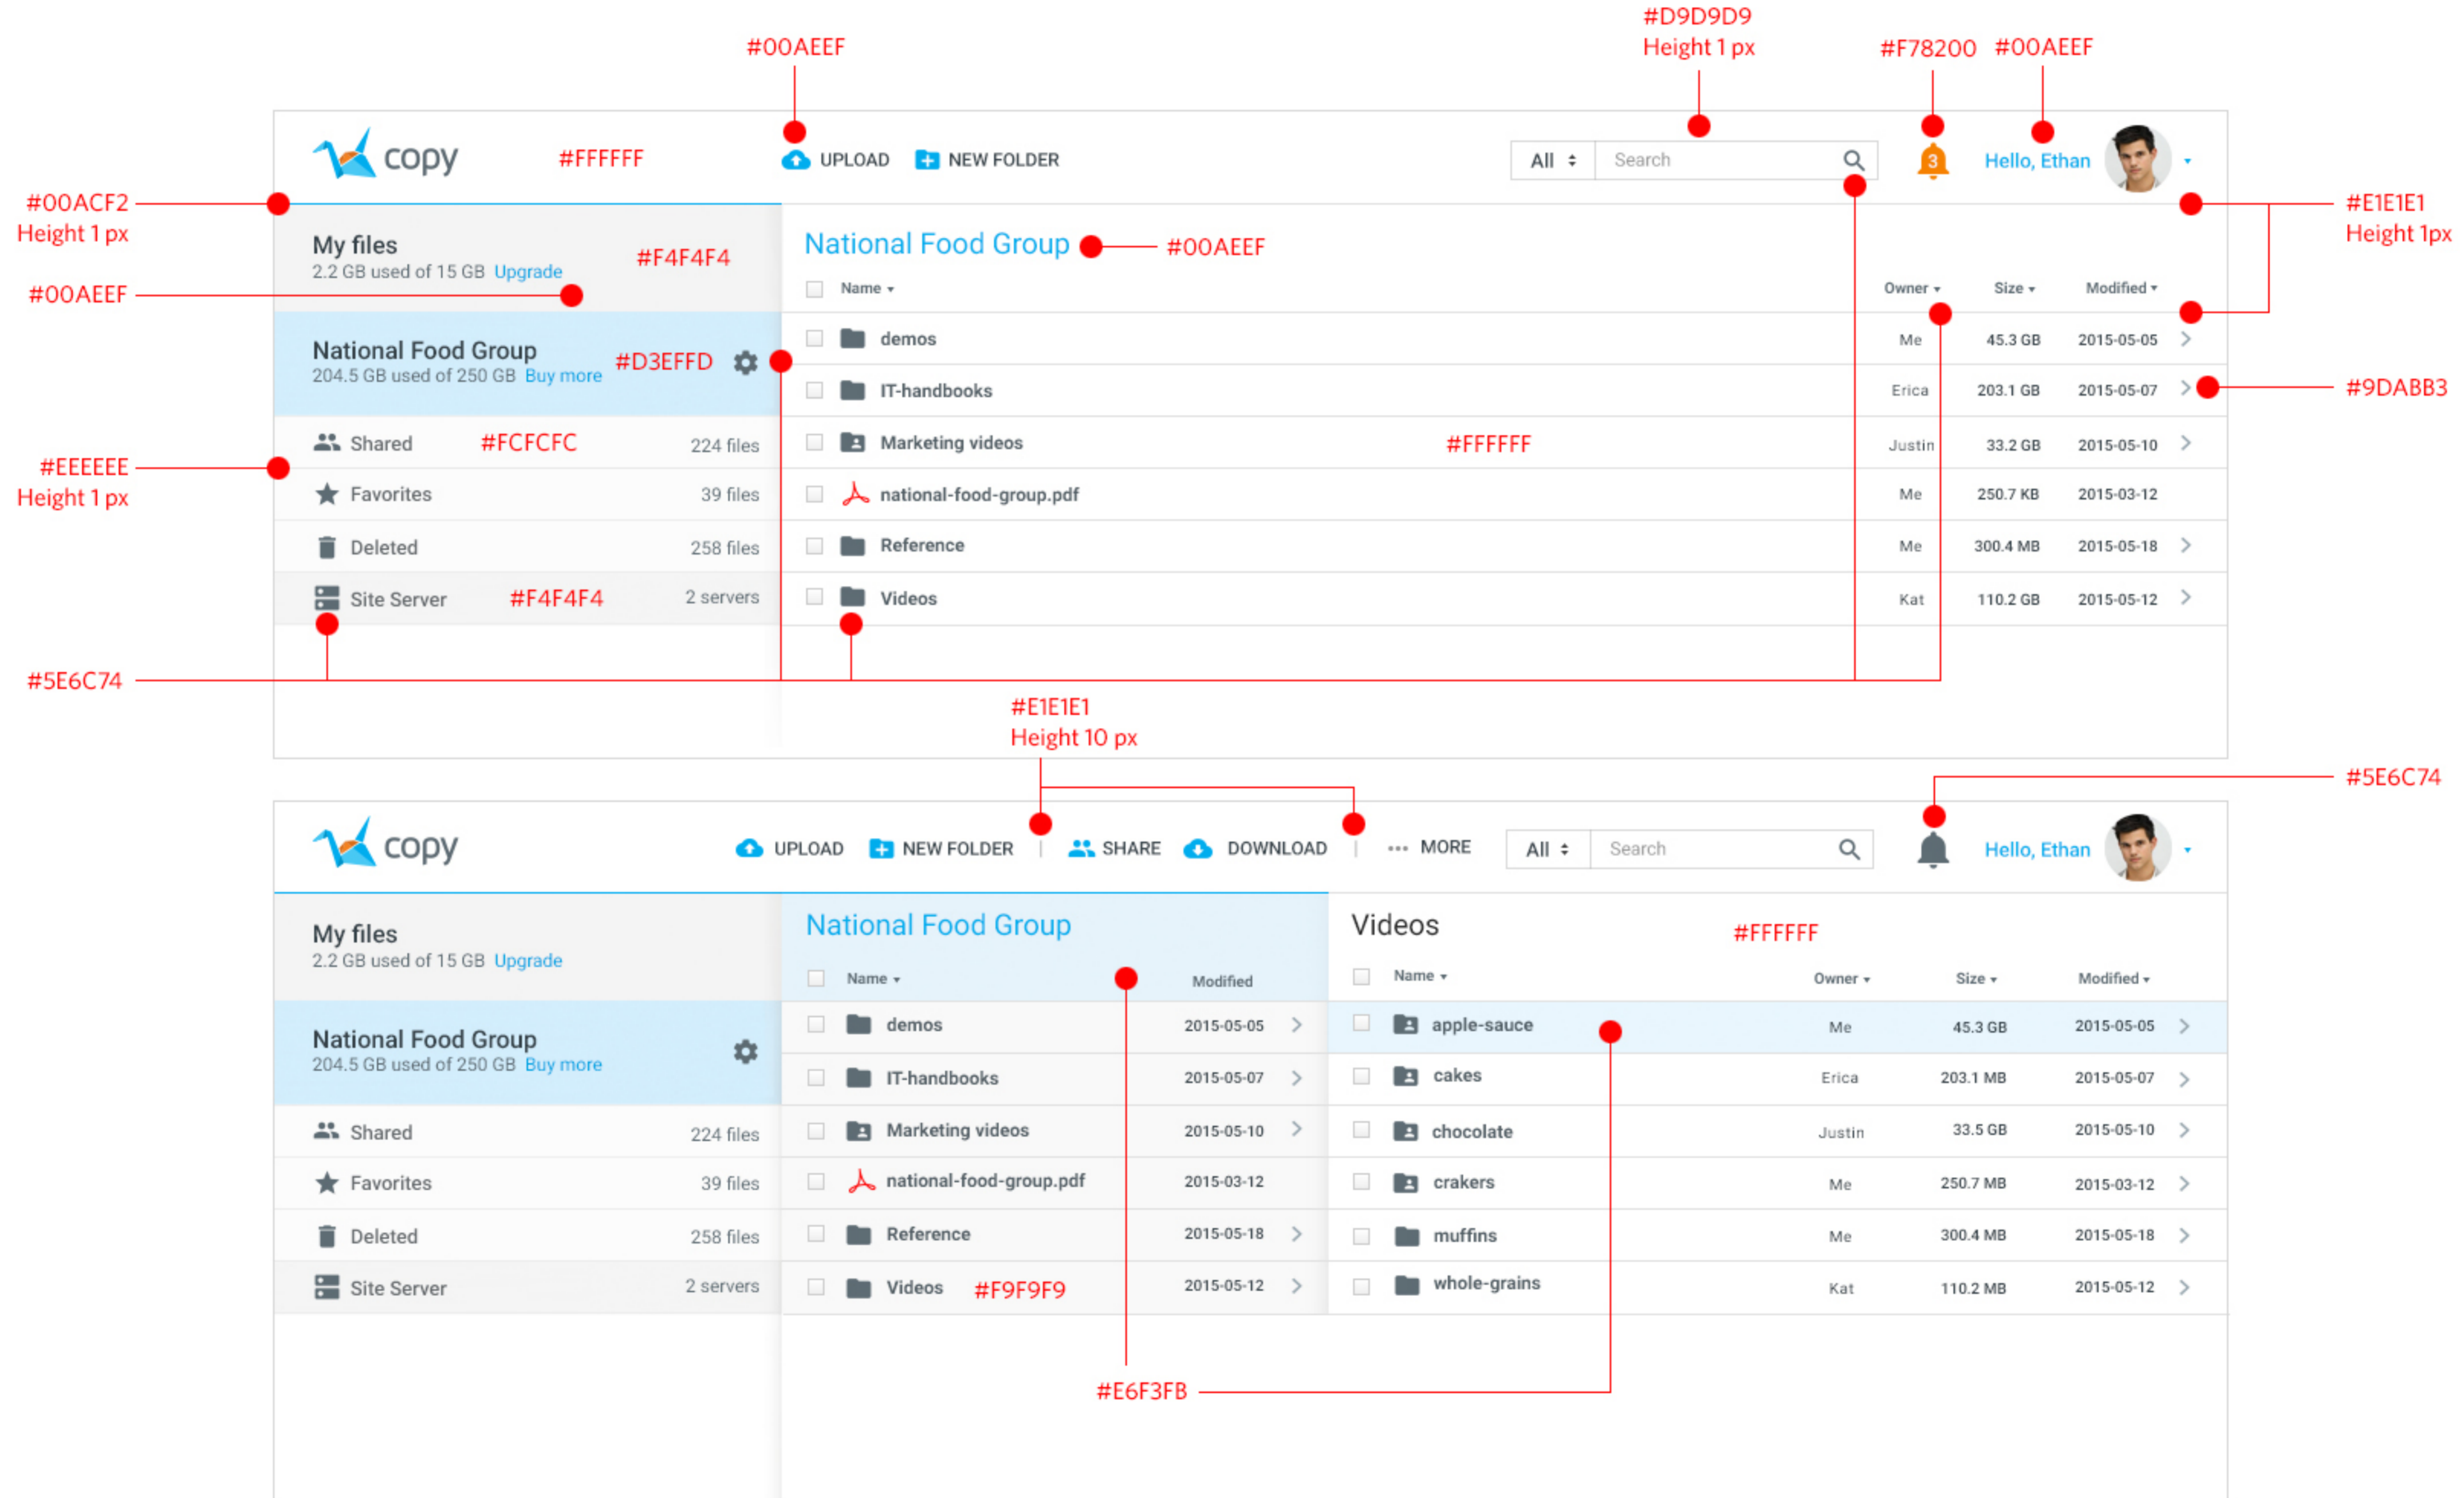

Copy.com

File Browser Spec v2

PREPARED BY ETHAN KIM • LAST UPDATED ON JUNE 25, 2015

Dimension

Color

Font

The image shows a screenshot of the Copy.com file browser interface. The interface is annotated with red lines and text boxes indicating the font used for various elements. The font is Roboto, with different weights and sizes used for different parts of the UI. The annotations include:

- Roboto Regular 12pt #00A4E5 (top navigation bar)
- Roboto Medium 12pt #364249 All caps (top navigation bar)
- Roboto Medium 13pt #364249 (top navigation bar)
- Roboto Regular 12pt #999999 (top navigation bar)
- Roboto Medium 13pt #00A4E5 (top navigation bar)
- Roboto Medium 13pt #FFFFFF (top navigation bar)
- Roboto Regular 19pt #00A4E5 (top navigation bar)
- Roboto Bold 10pt #5E6C74 (top navigation bar)
- Roboto Medium 16pt #364249 (left sidebar)
- Roboto Regular 12pt #5E6C74 (left sidebar)
- Roboto Medium 13pt #666B6E (left sidebar)
- Roboto Regular 12pt #5E6C74 (left sidebar)
- Roboto Bold 12pt #535f66 (main content area)
- Roboto Medium 10pt #364249 (table headers)

Popover

When selected, change #5E6C74 to #F78200.

"More" Popover

Show only overflow items. The menu items should be matched with the contextual menus. See page 6.

Contextual Menus

The initial screen has only two items: "Upload" and "New folder."

No file or folder is selected

A folder is selected

A file is selected

Roboto Regular 13 pt
#364249

Display only when it is eligible.

This item is an addition to "Files."