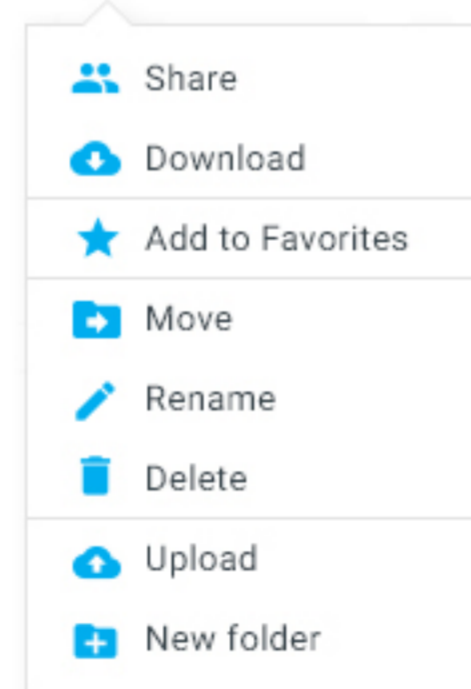

Popover

When selected, change #5E6C74 to #F78200.

"More" Popover

Show only overflow items. The menu items should be matched with the contextual menus. See page 6.

Contextual Menus

The initial screen has only two items: "Upload" and "New folder."

No file or folder is selected

A folder is selected

A file is selected

Roboto Regular 13 pt
#364249

Display only when it is eligible.

This item is an addition to "Files."