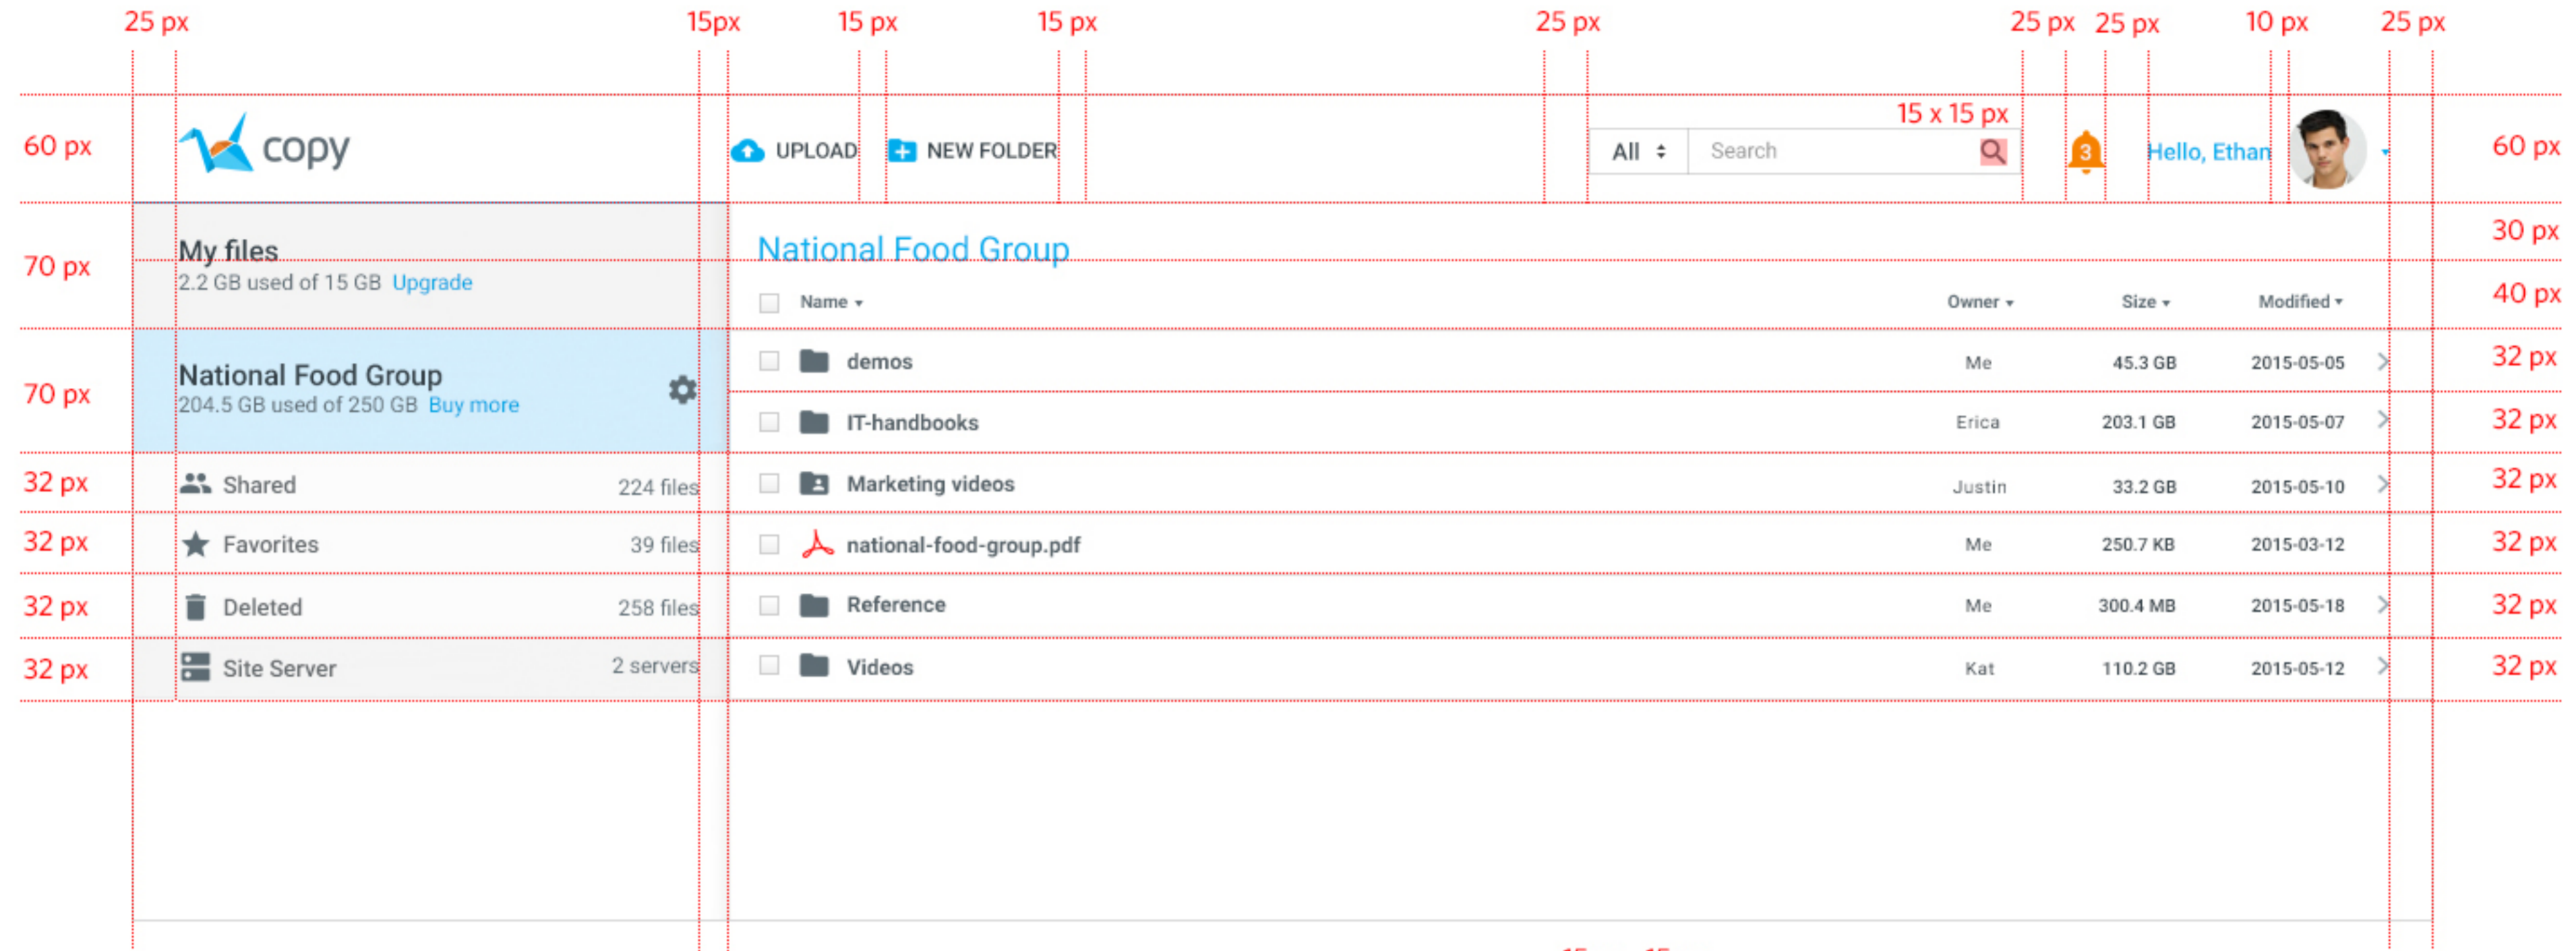

Copy.com

File Browser Spec v2

PREPARED BY ETHAN KIM • LAST UPDATED ON JUNE 25, 2015

Dimension

Color

Font

The image shows a screenshot of the Copy.com file browser interface. The interface is annotated with red lines and text boxes indicating the font used for various elements. The font is Roboto, with different weights and sizes used for different parts of the UI. The annotations include:

- Roboto Regular 12pt #00A4E5 (top navigation bar)
- Roboto Medium 12pt #364249 All caps (top navigation bar)
- Roboto Medium 13pt #364249 (top navigation bar)
- Roboto Regular 12pt #999999 (top navigation bar)
- Roboto Medium 13pt #00A4E5 (top navigation bar)
- Roboto Medium 13pt #FFFFFF (top navigation bar)
- Roboto Regular 19pt #00A4E5 (top navigation bar)
- Roboto Bold 10pt #5E6C74 (top navigation bar)
- Roboto Medium 16pt #364249 (left sidebar)
- Roboto Regular 12pt #5E6C74 (left sidebar)
- Roboto Medium 13pt #666B6E (left sidebar)
- Roboto Regular 12pt #5E6C74 (left sidebar)
- Roboto Bold 12pt #535f66 (main content area)
- Roboto Medium 10pt #364249 (table headers)

Popover

When selected, change #5E6C74 to #F78200.

"More" Popover

Show only overflow items. The menu items should be matched with the contextual menus. See page 6.

Contextual Menus

The initial screen has only two items: "Upload" and "New folder."