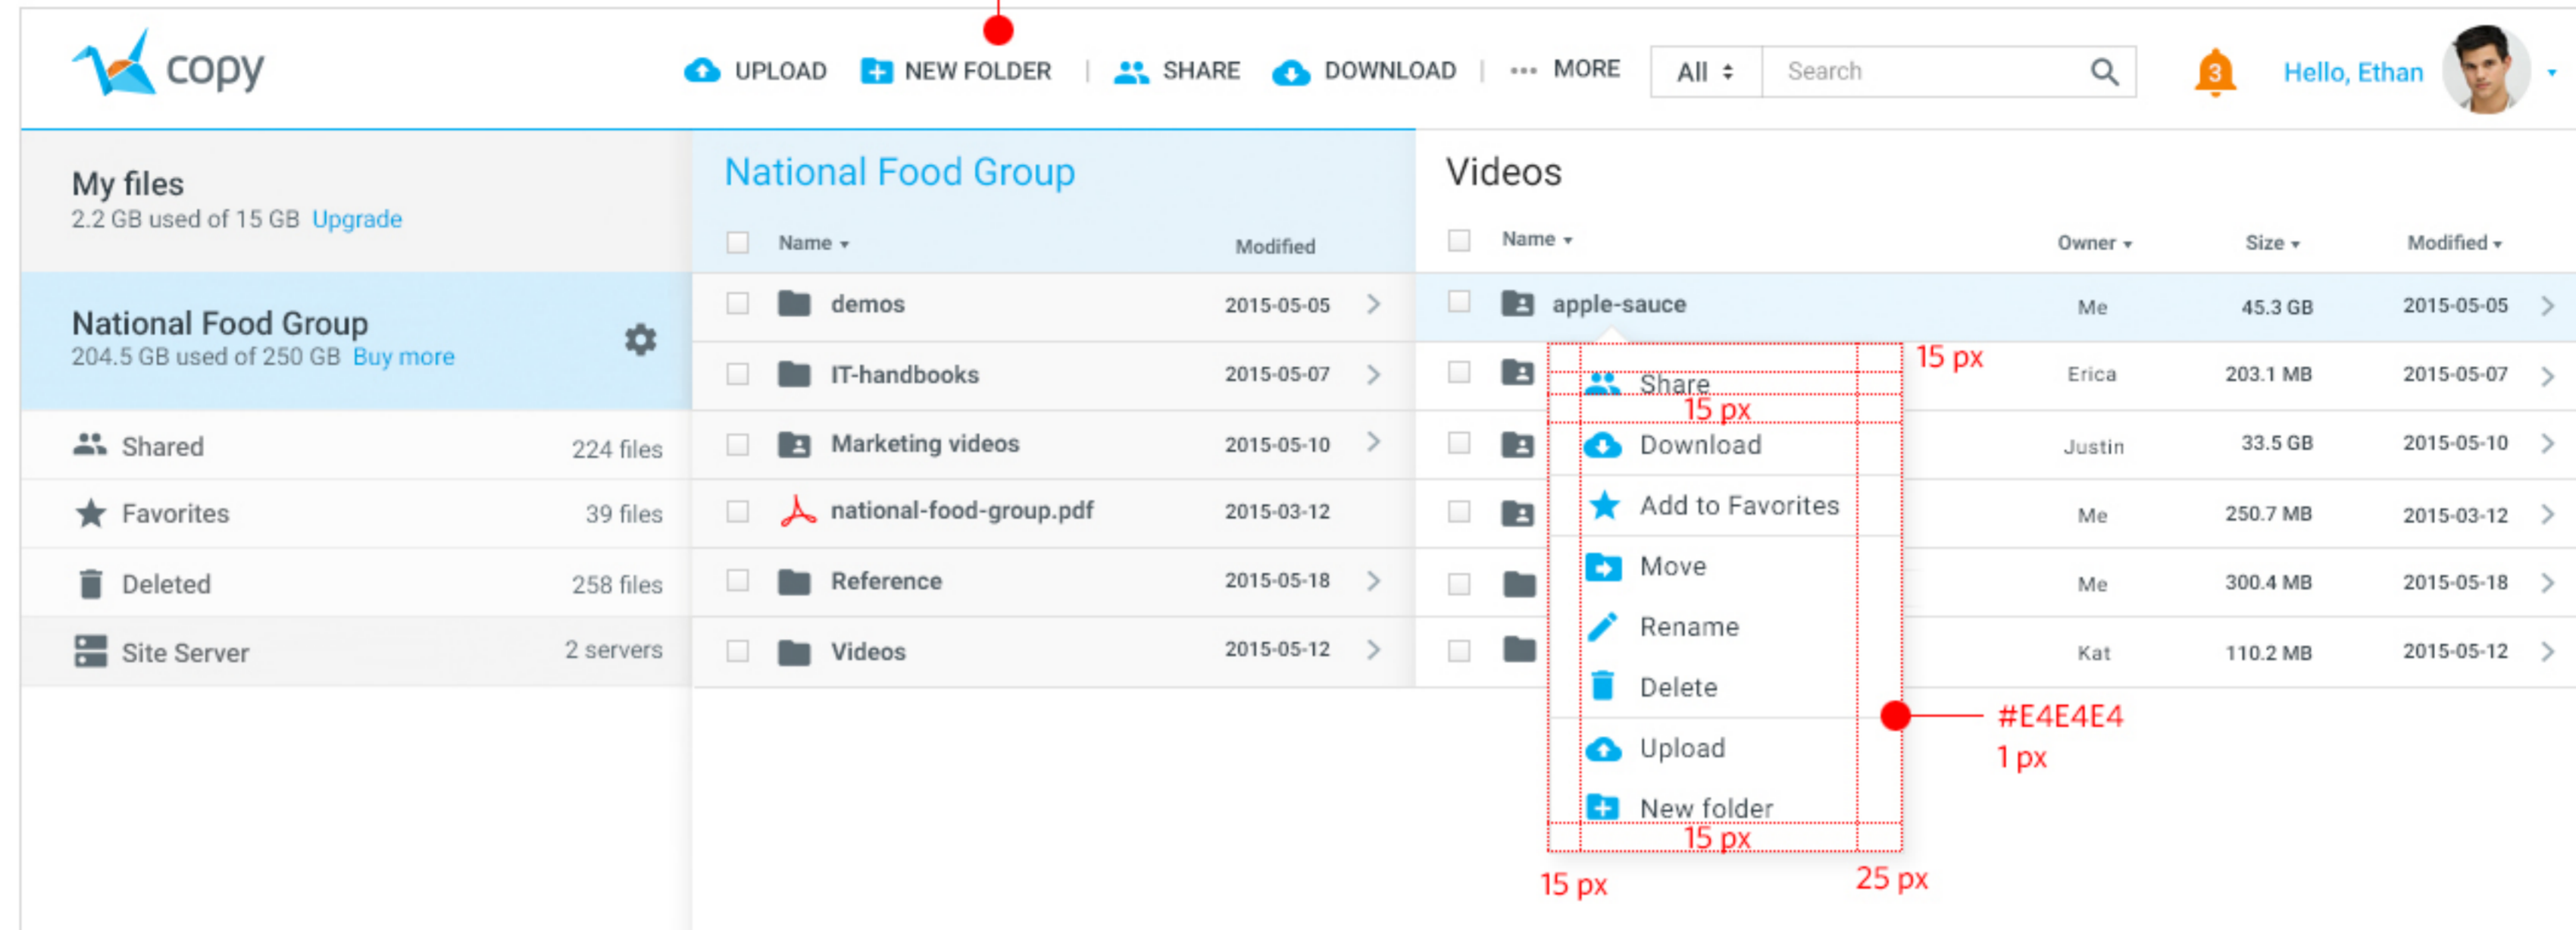

Copy.com

File Browser Spec v2

PREPARED BY ETHAN KIM • LAST UPDATED ON JUNE 25, 2015

Dimension

Color

Font

The image shows a screenshot of the Copy.com file browser interface. The interface is annotated with red lines and text boxes indicating the font used for various elements. The font is Roboto, with different weights and sizes used for different parts of the UI. The annotations include:

Popover

When selected, change #5E6C74 to #F78200.

"More" Popover

Show only overflow items. The menu items should be matched with the contextual menus. See page 6.

Contextual Menus

The initial screen has only two items: "Upload" and "New folder."

No file or folder is selected

A folder is selected

A file is selected

Roboto Regular 13 pt
#364249

Display only when it is eligible.

This item is an addition to "Files."