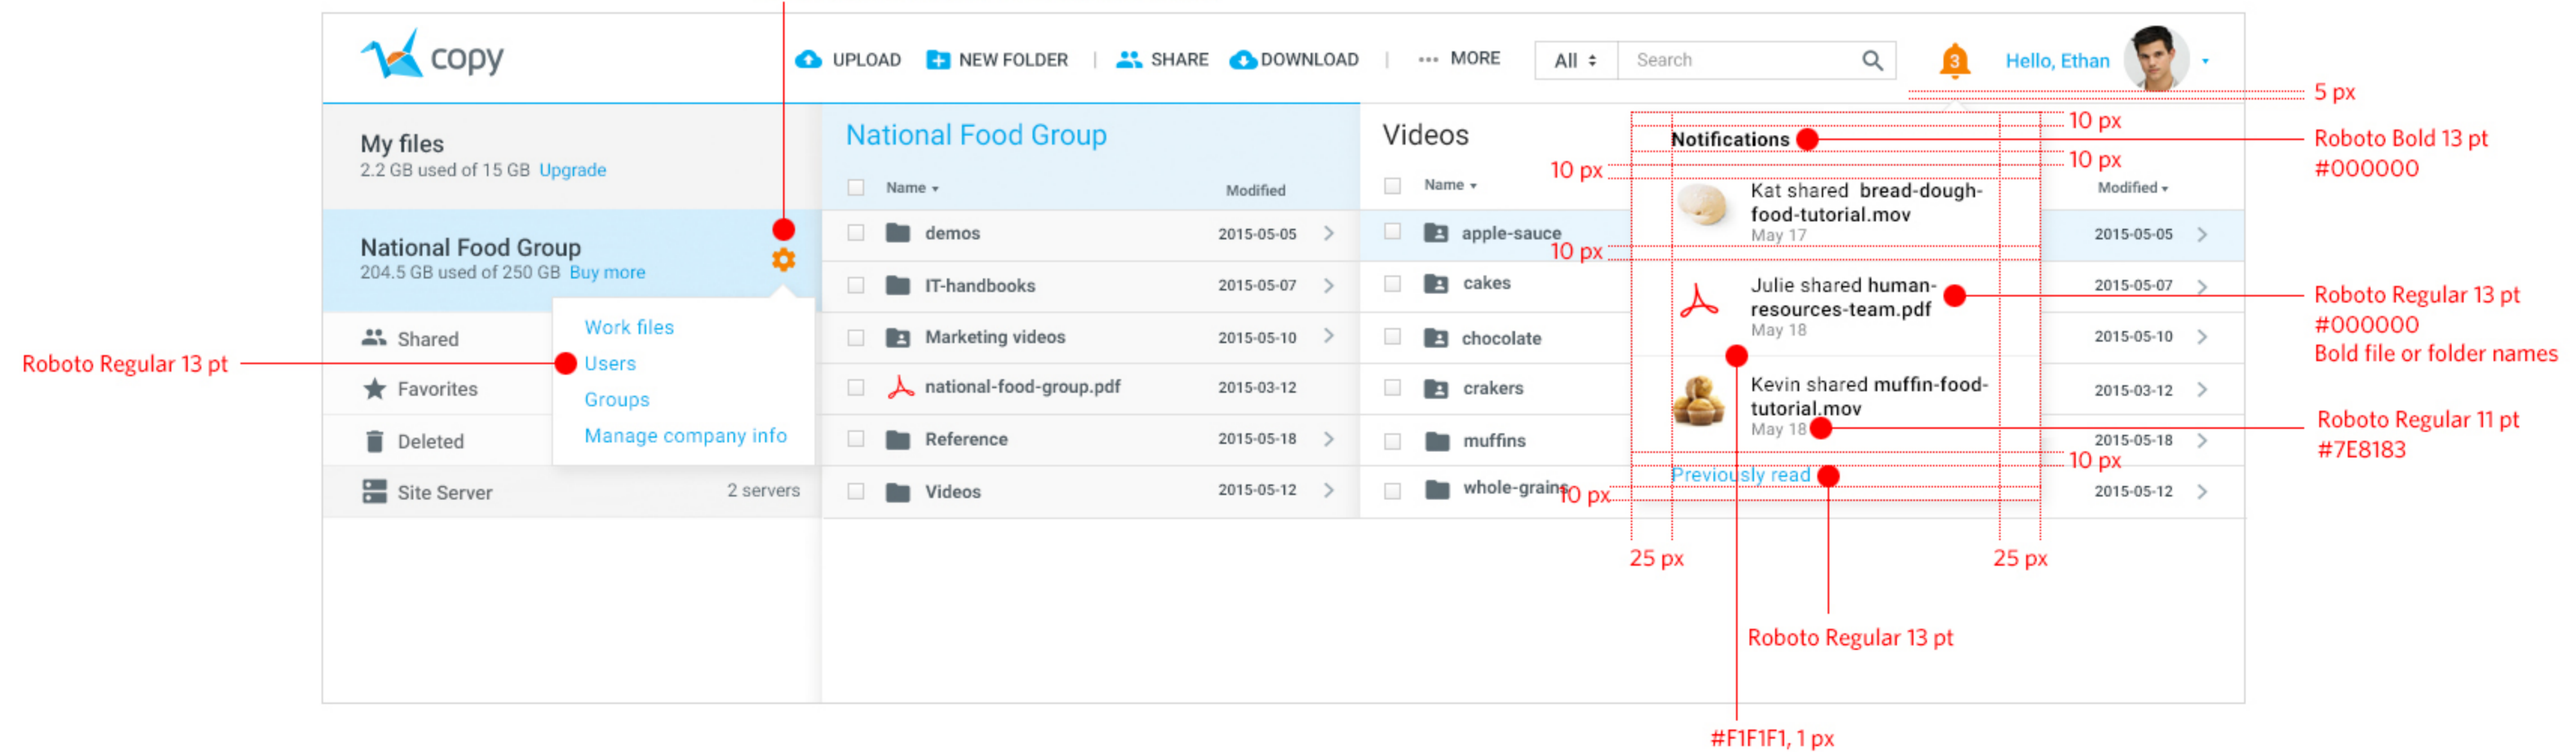

Copy.com

File Browser Spec v2

PREPARED BY ETHAN KIM • LAST UPDATED ON JUNE 25, 2015

Dimension

Color

Font

The image shows a screenshot of the Copy.com file browser interface. The interface is annotated with red lines and text boxes indicating the font used for various elements. The font is Roboto, with different weights and sizes used for different parts of the UI. The annotations include:

- Roboto Regular 12pt #00A4E5 (top navigation bar)
- Roboto Medium 12pt #364249 All caps (top navigation bar)
- Roboto Medium 13pt #364249 (top navigation bar)
- Roboto Regular 12pt #999999 (top navigation bar)
- Roboto Medium 13pt #00A4E5 (top navigation bar)
- Roboto Medium 13pt #FFFFFF (top navigation bar)
- Roboto Regular 19pt #00A4E5 (top navigation bar)
- Roboto Bold 10pt #5E6C74 (top navigation bar)
- Roboto Medium 16pt #364249 (left sidebar)
- Roboto Regular 12pt #5E6C74 (left sidebar)
- Roboto Medium 13pt #666B6E (left sidebar)
- Roboto Regular 12pt #5E6C74 (left sidebar)
- Roboto Bold 12pt #535f66 (main content area)
- Roboto Medium 10pt #364249 (table headers)

Popover

When selected, change #5E6C74 to #F78200.

"More" Popover

Show only overflow items. The menu items should be matched with the contextual menus. See page 6.

Contextual Menus

The initial screen has only two items: "Upload" and "New folder."