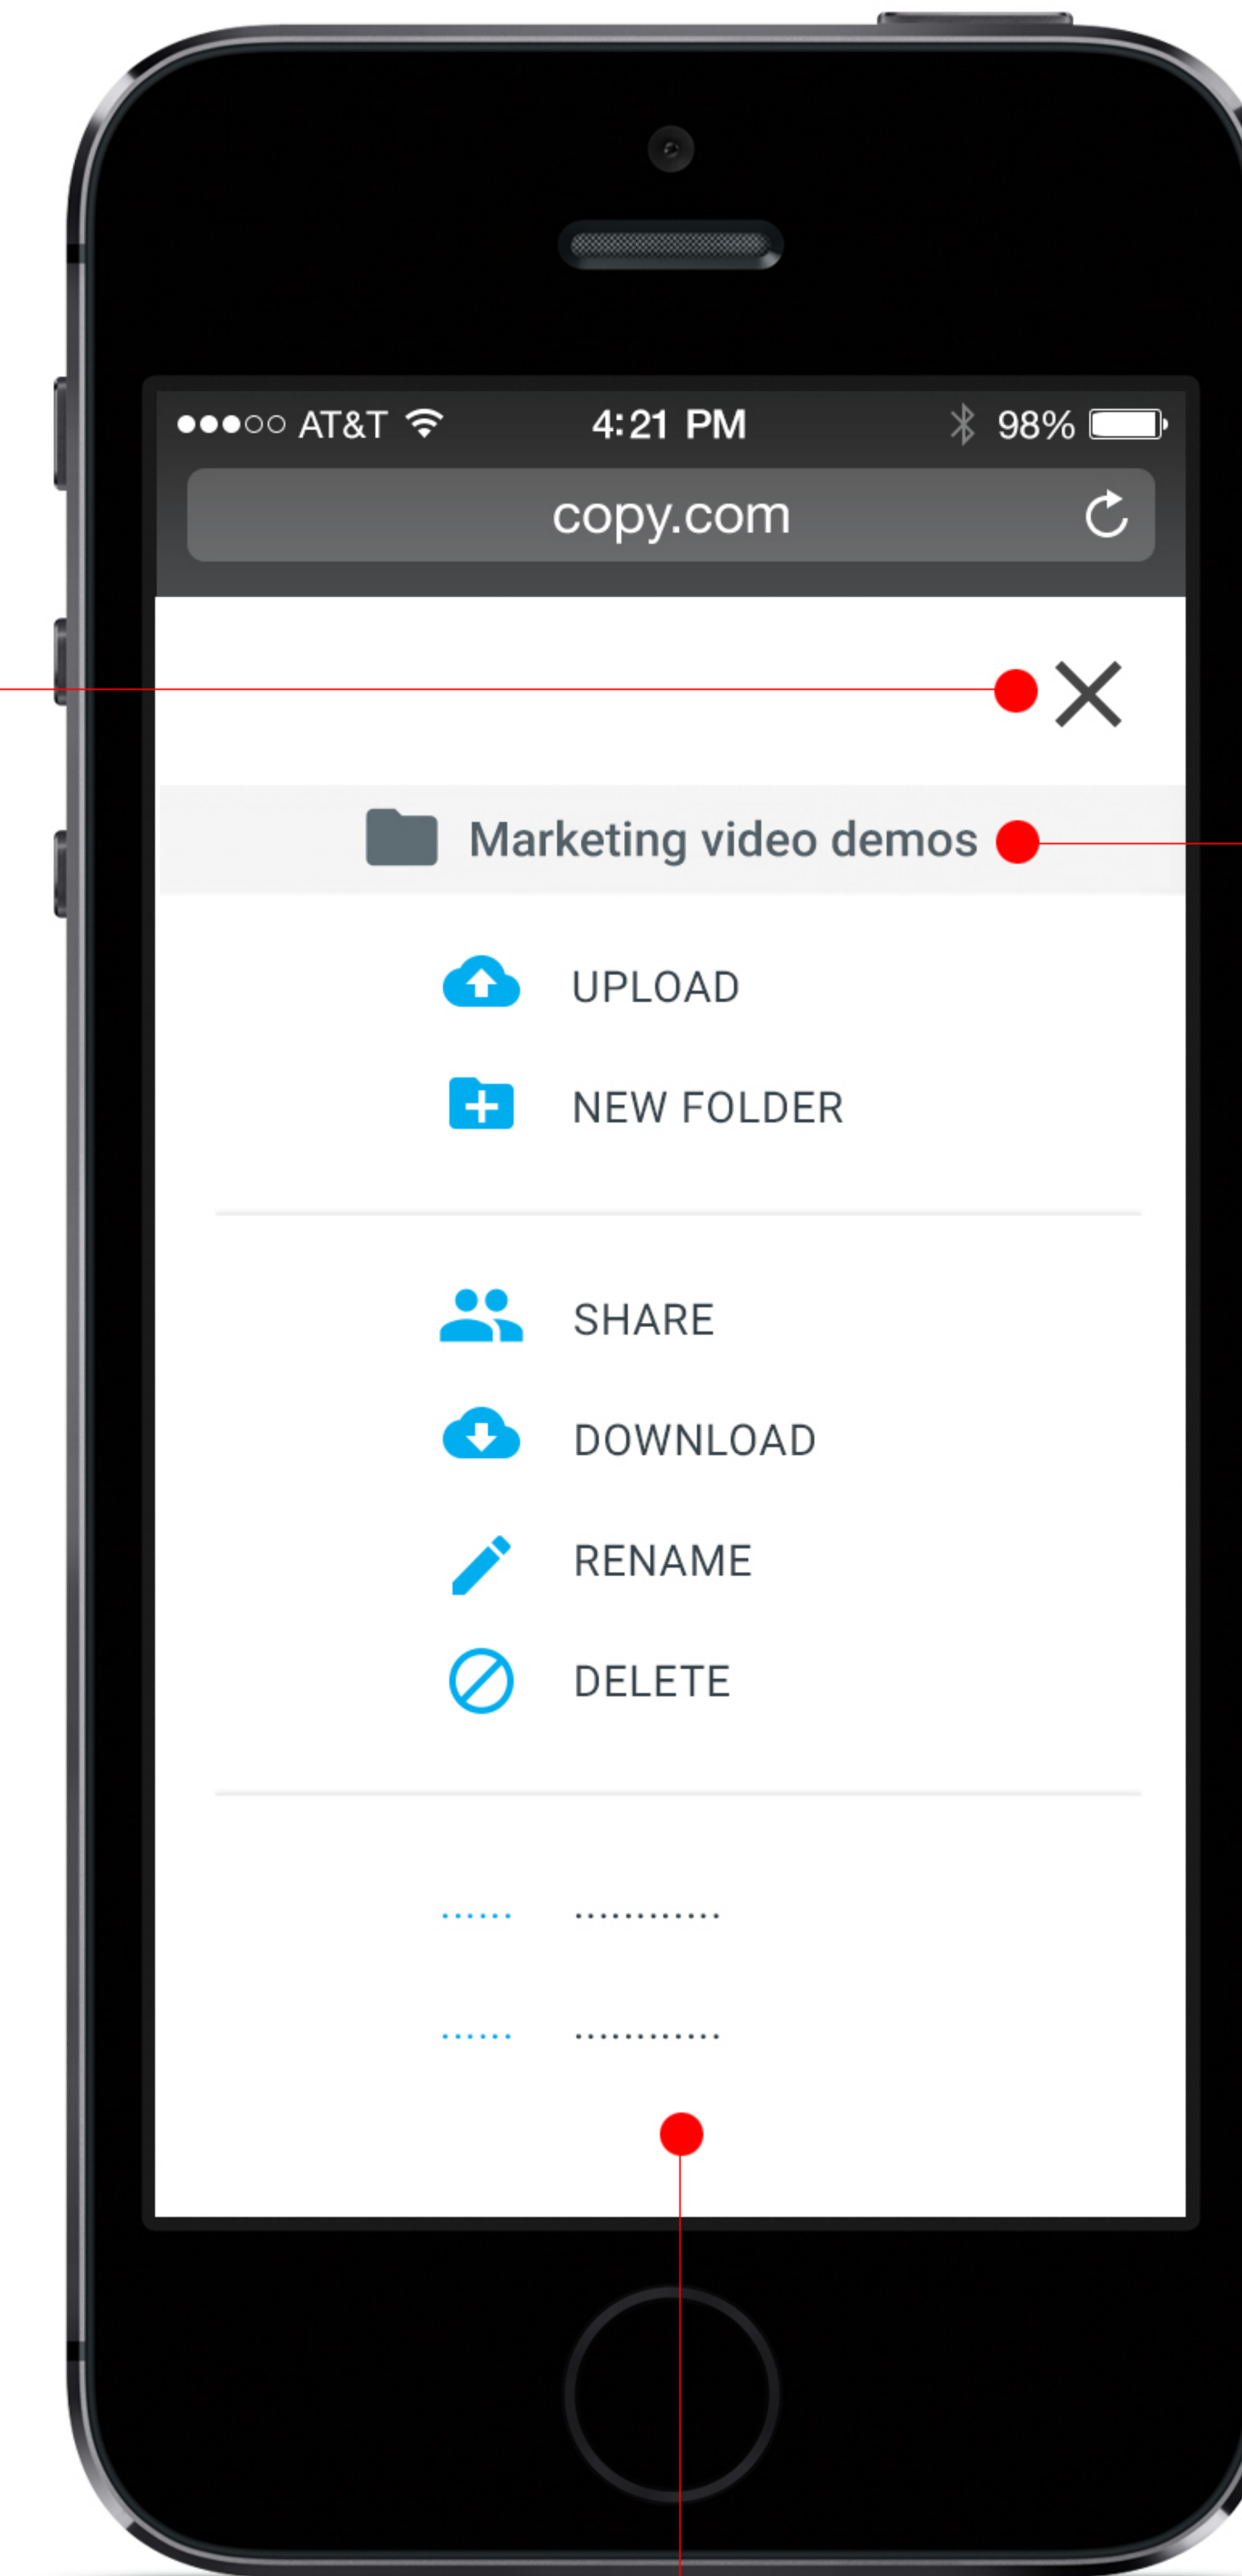

On tap, it closes the opened menus.

Home
Notifications
Create a company account
Your account
Your profile
Invite friends
View order history
Help
Sign out

File Management Menus

This block shows what file or folder is chosen.

Search

Home

On tap on "Search," the search box goes up and it displays the keyboard.

Tap on Search

On tap on "Cancel," it dismisses the keyboard and displays the top.

On tap on "Search," the results return alphabetically.

Search Results

On tap, it erases search keywords.

Indicate how many results return.

Search Area Selection

Home

On tap, customer can choose a search area.

Search Area Options

On tap, this popover closes immediately and change the option.

Search Results

Browsing

Home

First Column

Visually indicate how deep it is. It has to be subtle.

When selected, indicate it with the blue color during transition.

Second Column

Landscape View