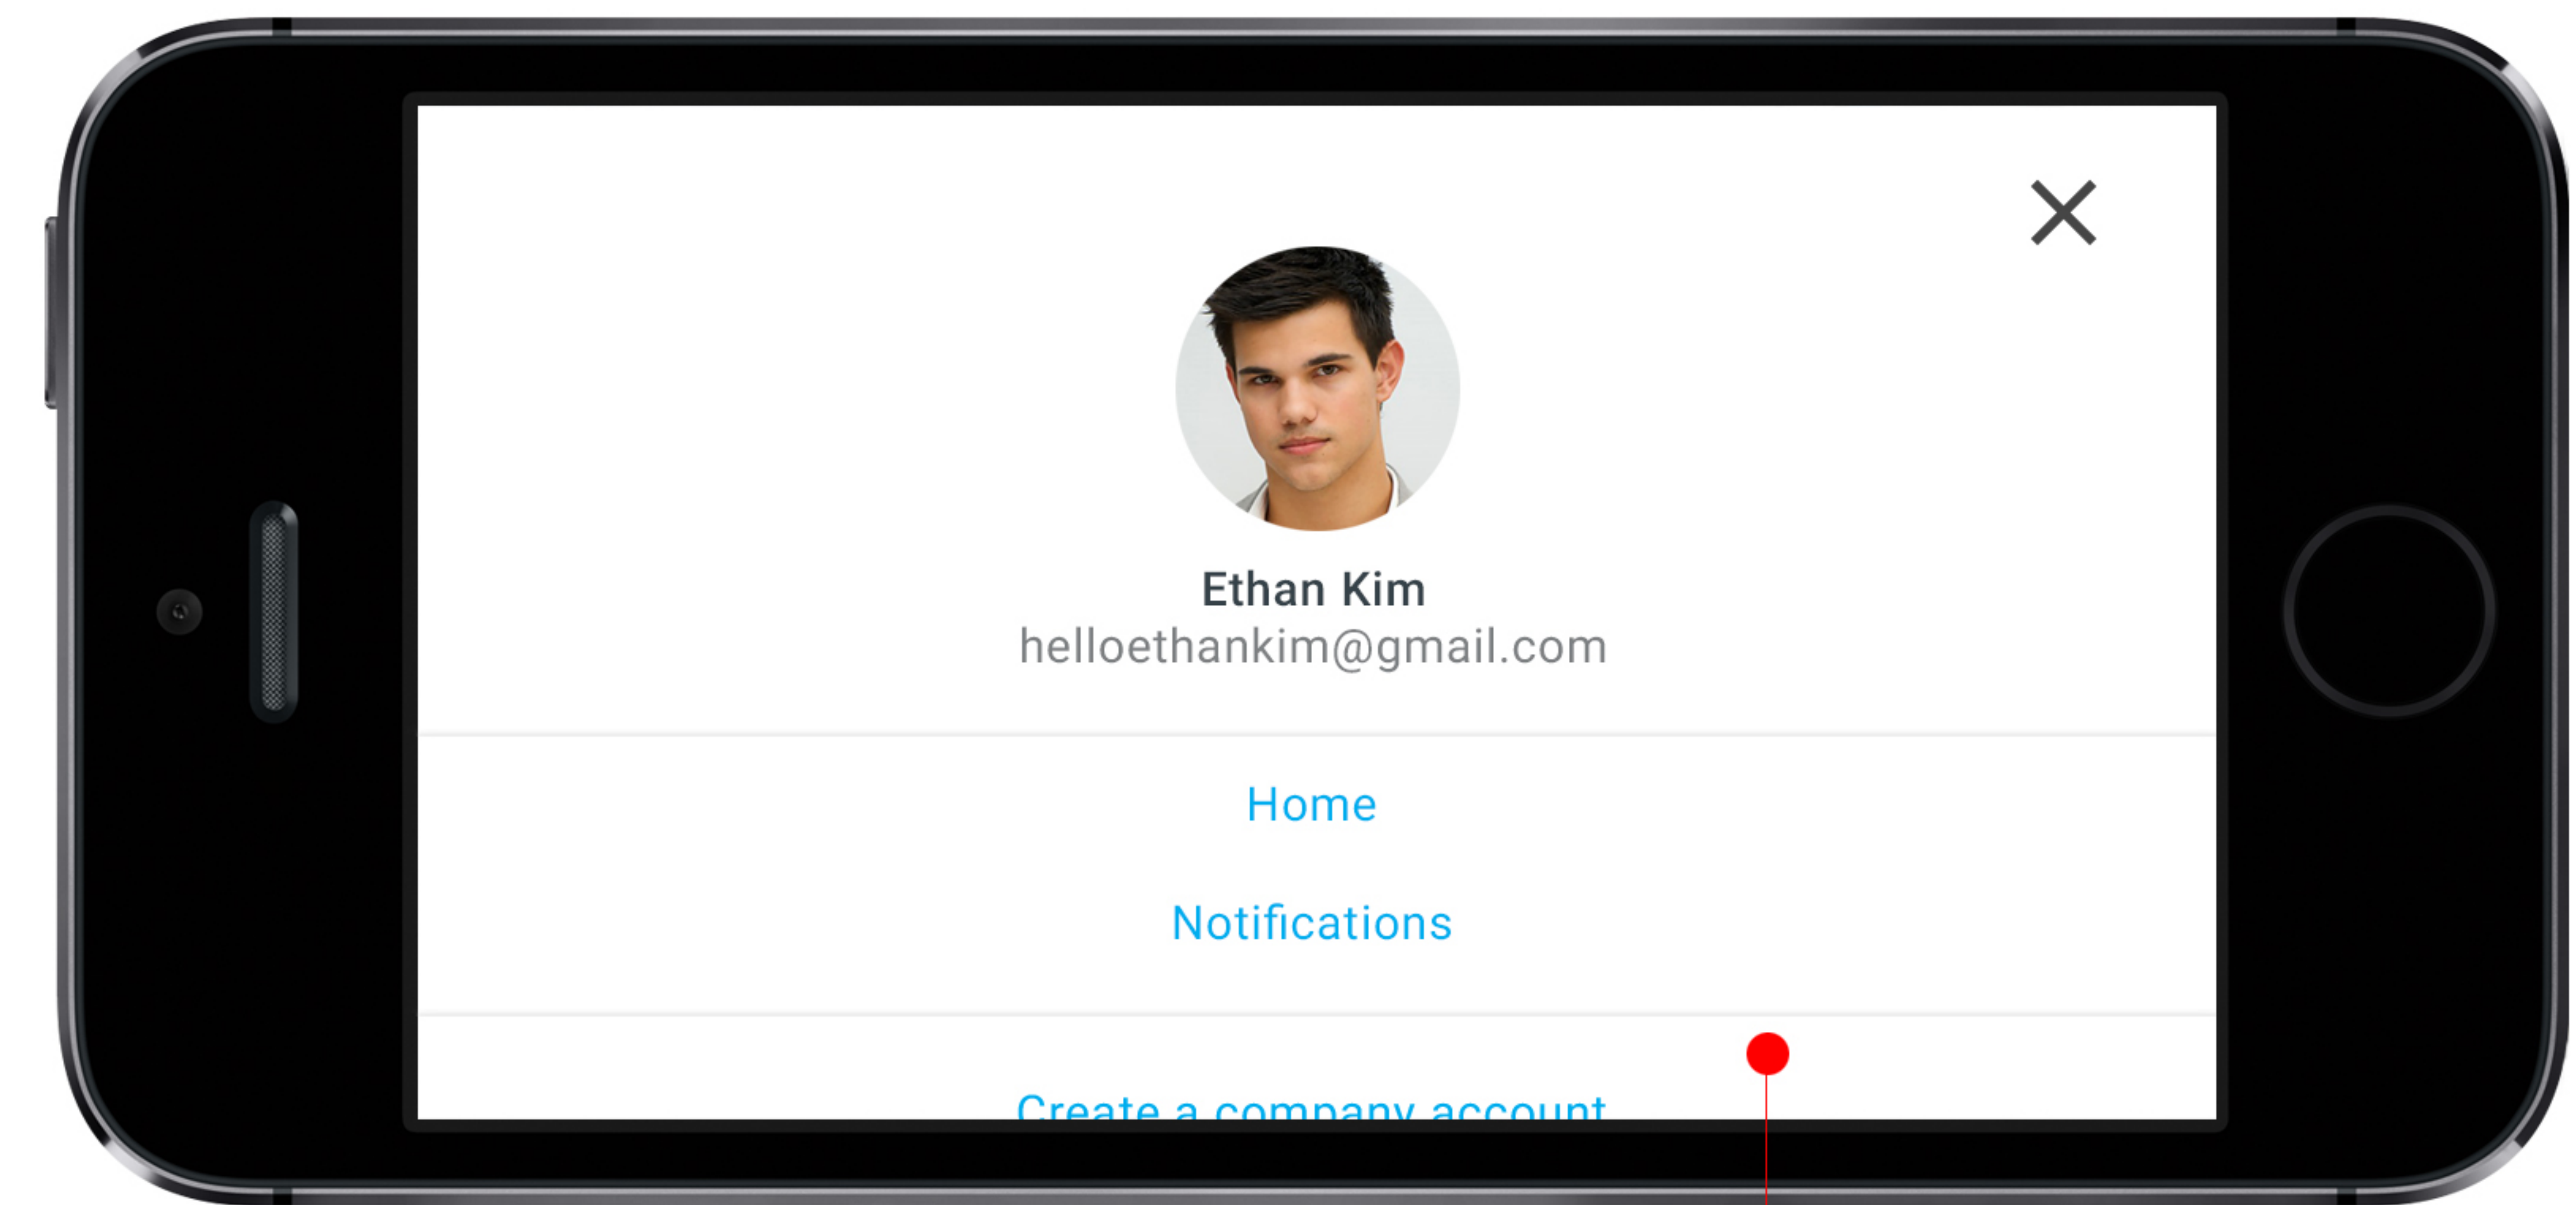

Search Results

On tap, it erases search keywords.

Indicate how many results return.

Search Area Selection

Home

On tap, customer can choose a search area.

Search Area Options

On tap, this popover closes immediately and change the option.

Search Results

Browsing

Home

First Column

Visually indicate how deep it is. It has to be subtle.

When selected, indicate it with the blue color during transition.

Second Column

Landscape View

Home

Popover

Display all components fit in the screen as shown.