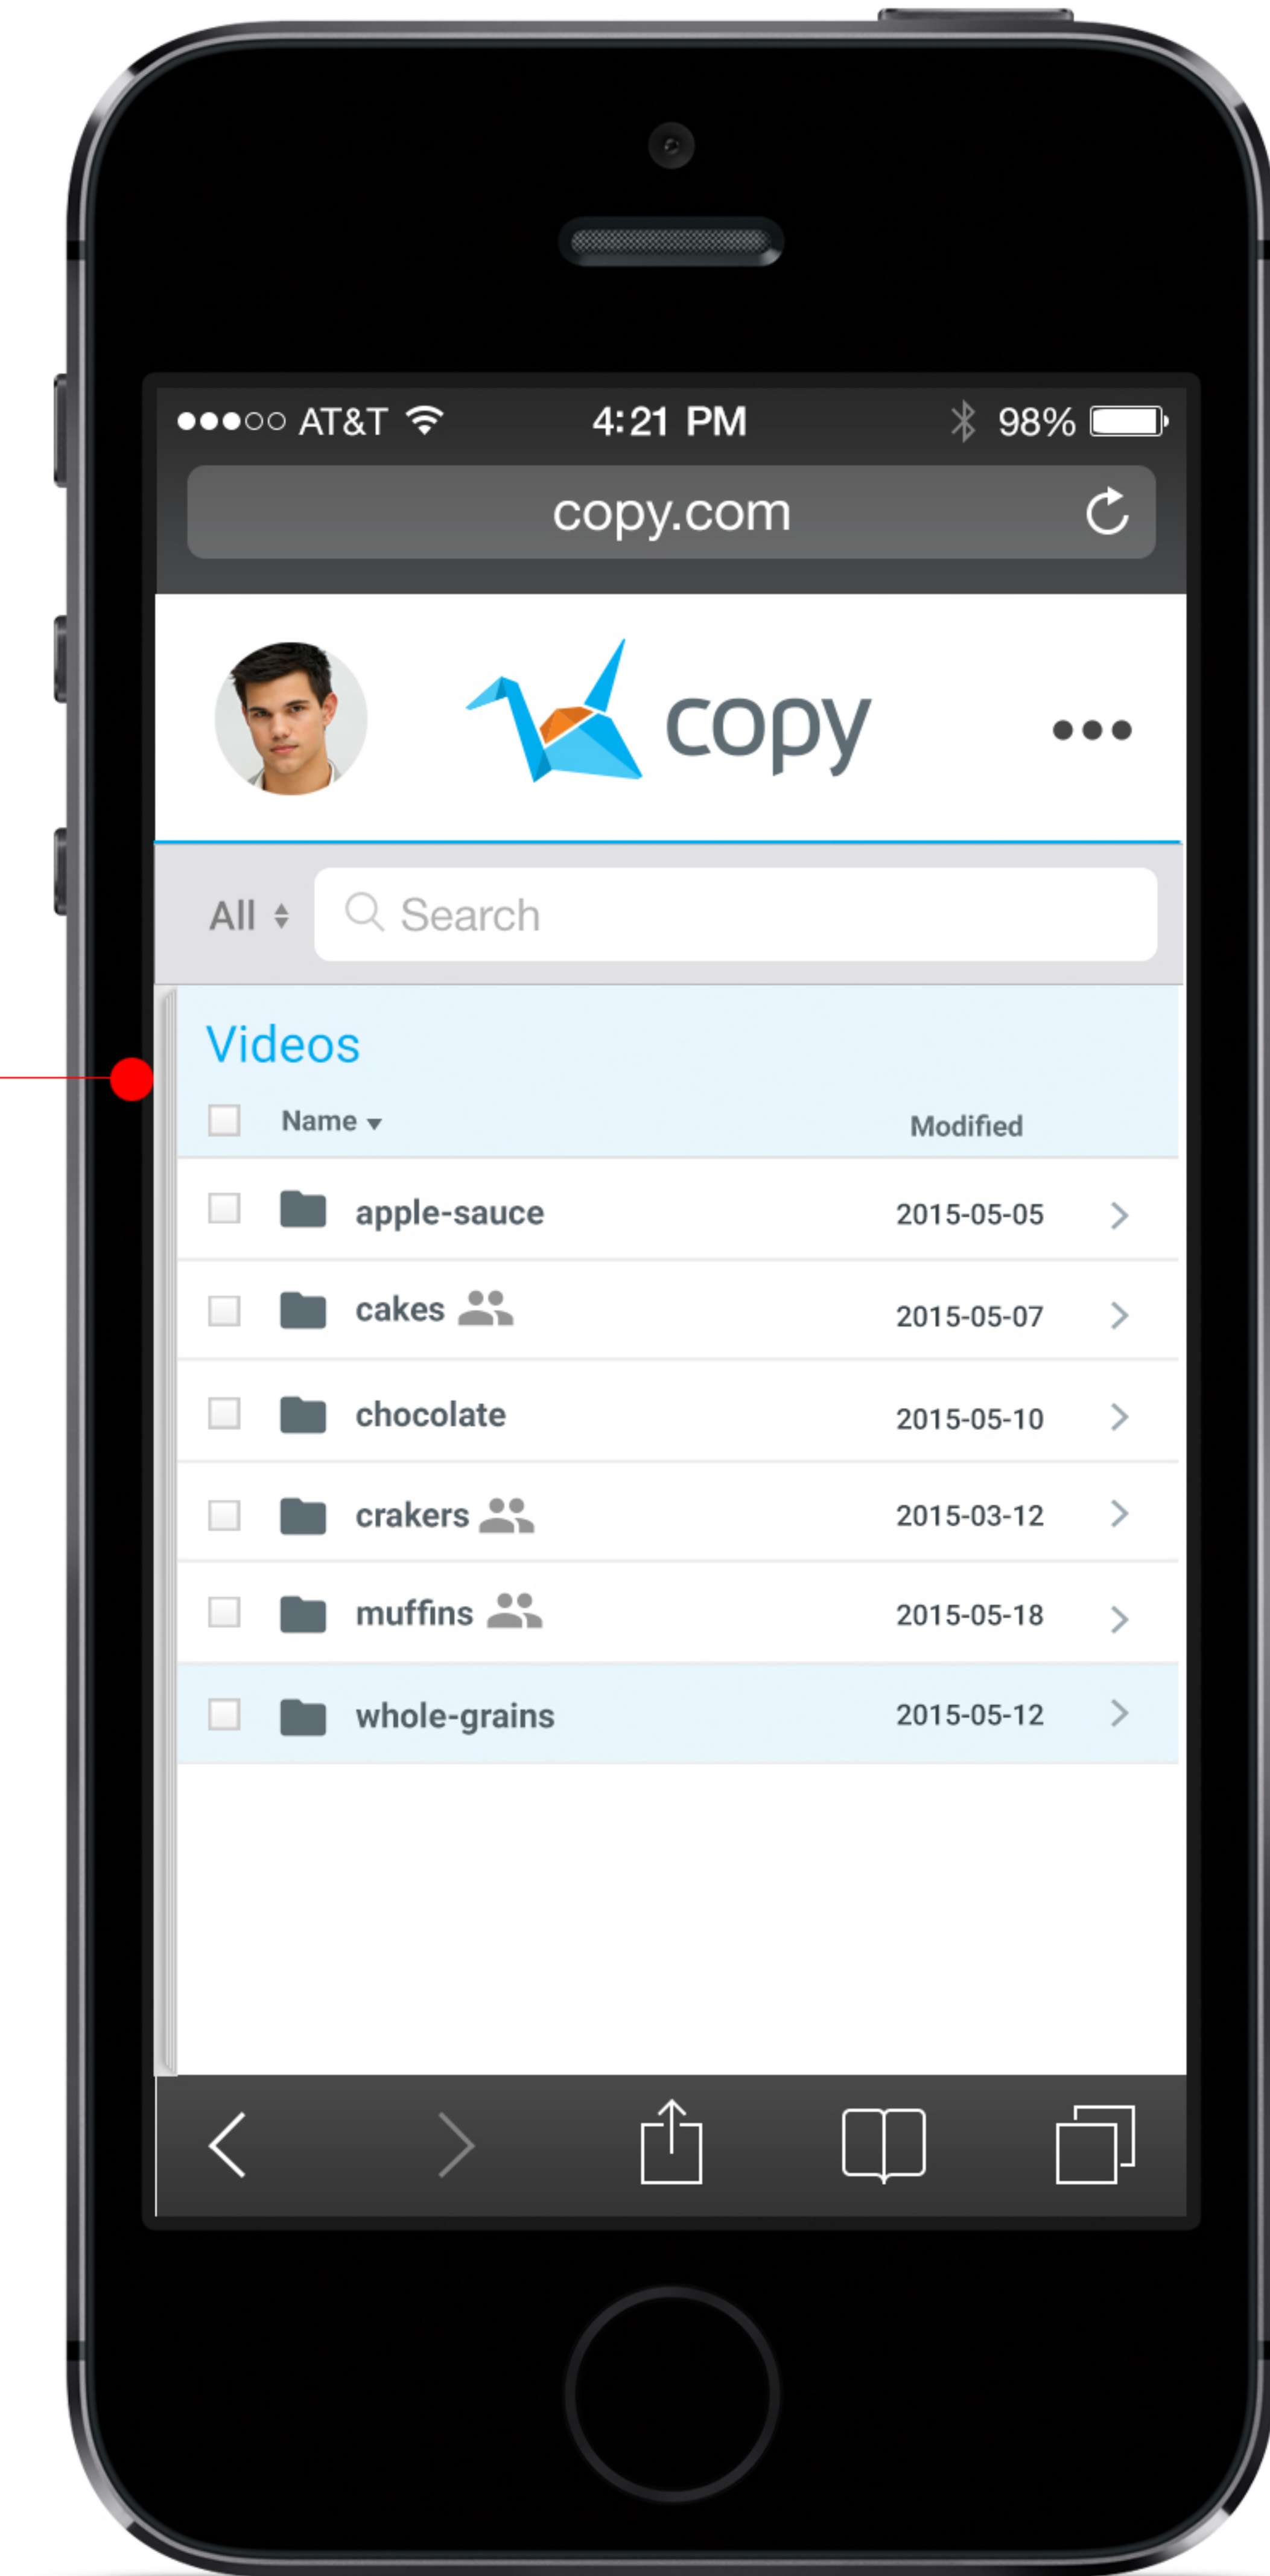

Search

Home

On tap on "Search," the search box goes up and it displays the keyboard.

Tap on Search

On tap on "Cancel," it dismisses the keyboard and displays the top.

On tap on "Search," the results return alphabetically.

Search Results

On tap, it erases search keywords.

Indicate how many results return.

Search Area Selection

Home

On tap, customer can choose a search area.

Search Area Options

On tap, this popover closes immediately and change the option.

Search Results

Browsing

Home

First Column

Visually indicate how deep it is. It has to be subtle.

When selected, indicate it with the blue color during transition.

Second Column

Landscape View

Home

Popover

Display all components fit in the screen as shown.