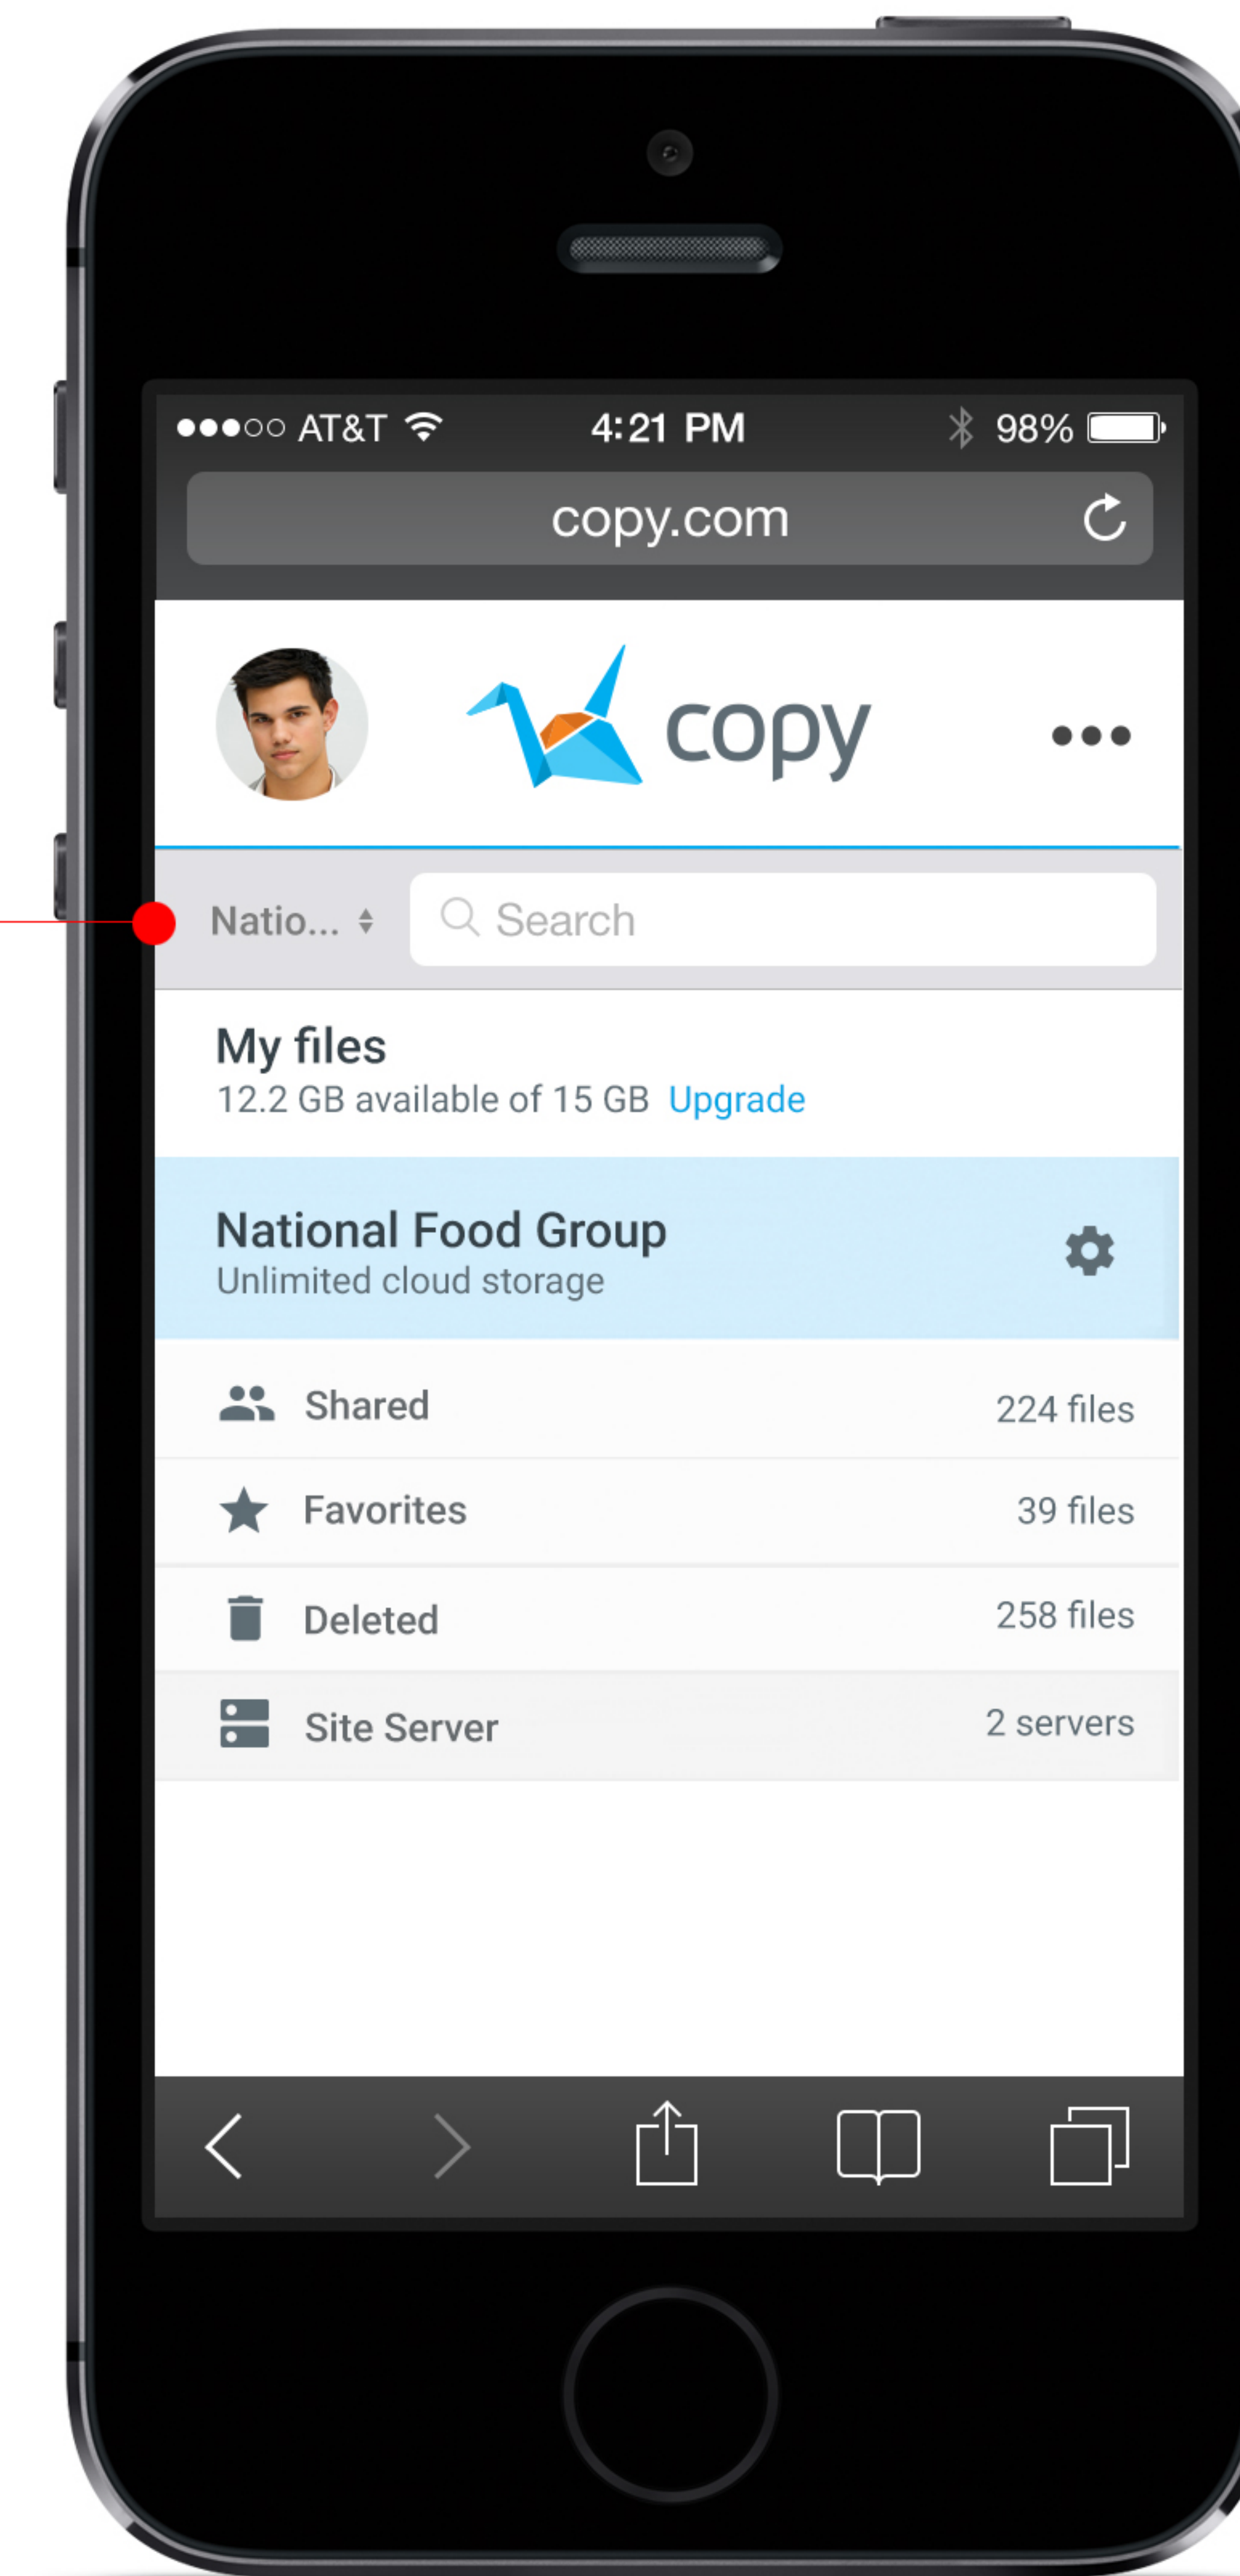

On tap, it closes the opened menus.

Home
Notifications
Create a company account
Your account
Your profile
Invite friends
View order history
Help
Sign out

File Management Menus

This block shows what file or folder is chosen.

Search

Home

On tap on "Search," the search box goes up and it displays the keyboard.

Tap on Search

On tap on "Cancel," it dismisses the keyboard and displays the top.

On tap on "Search," the results return alphabetically.

Search Results

On tap, it erases search keywords.

Indicate how many results return.

Search Area Selection

Home

On tap, customer can choose a search area.

Search Area Options

On tap, this popover closes immediately and change the option.

Search Results

Browsing

Home

First Column

Visually indicate how deep it is. It has to be subtle.

When selected, indicate it with the blue color during transition.

Second Column

Landscape View