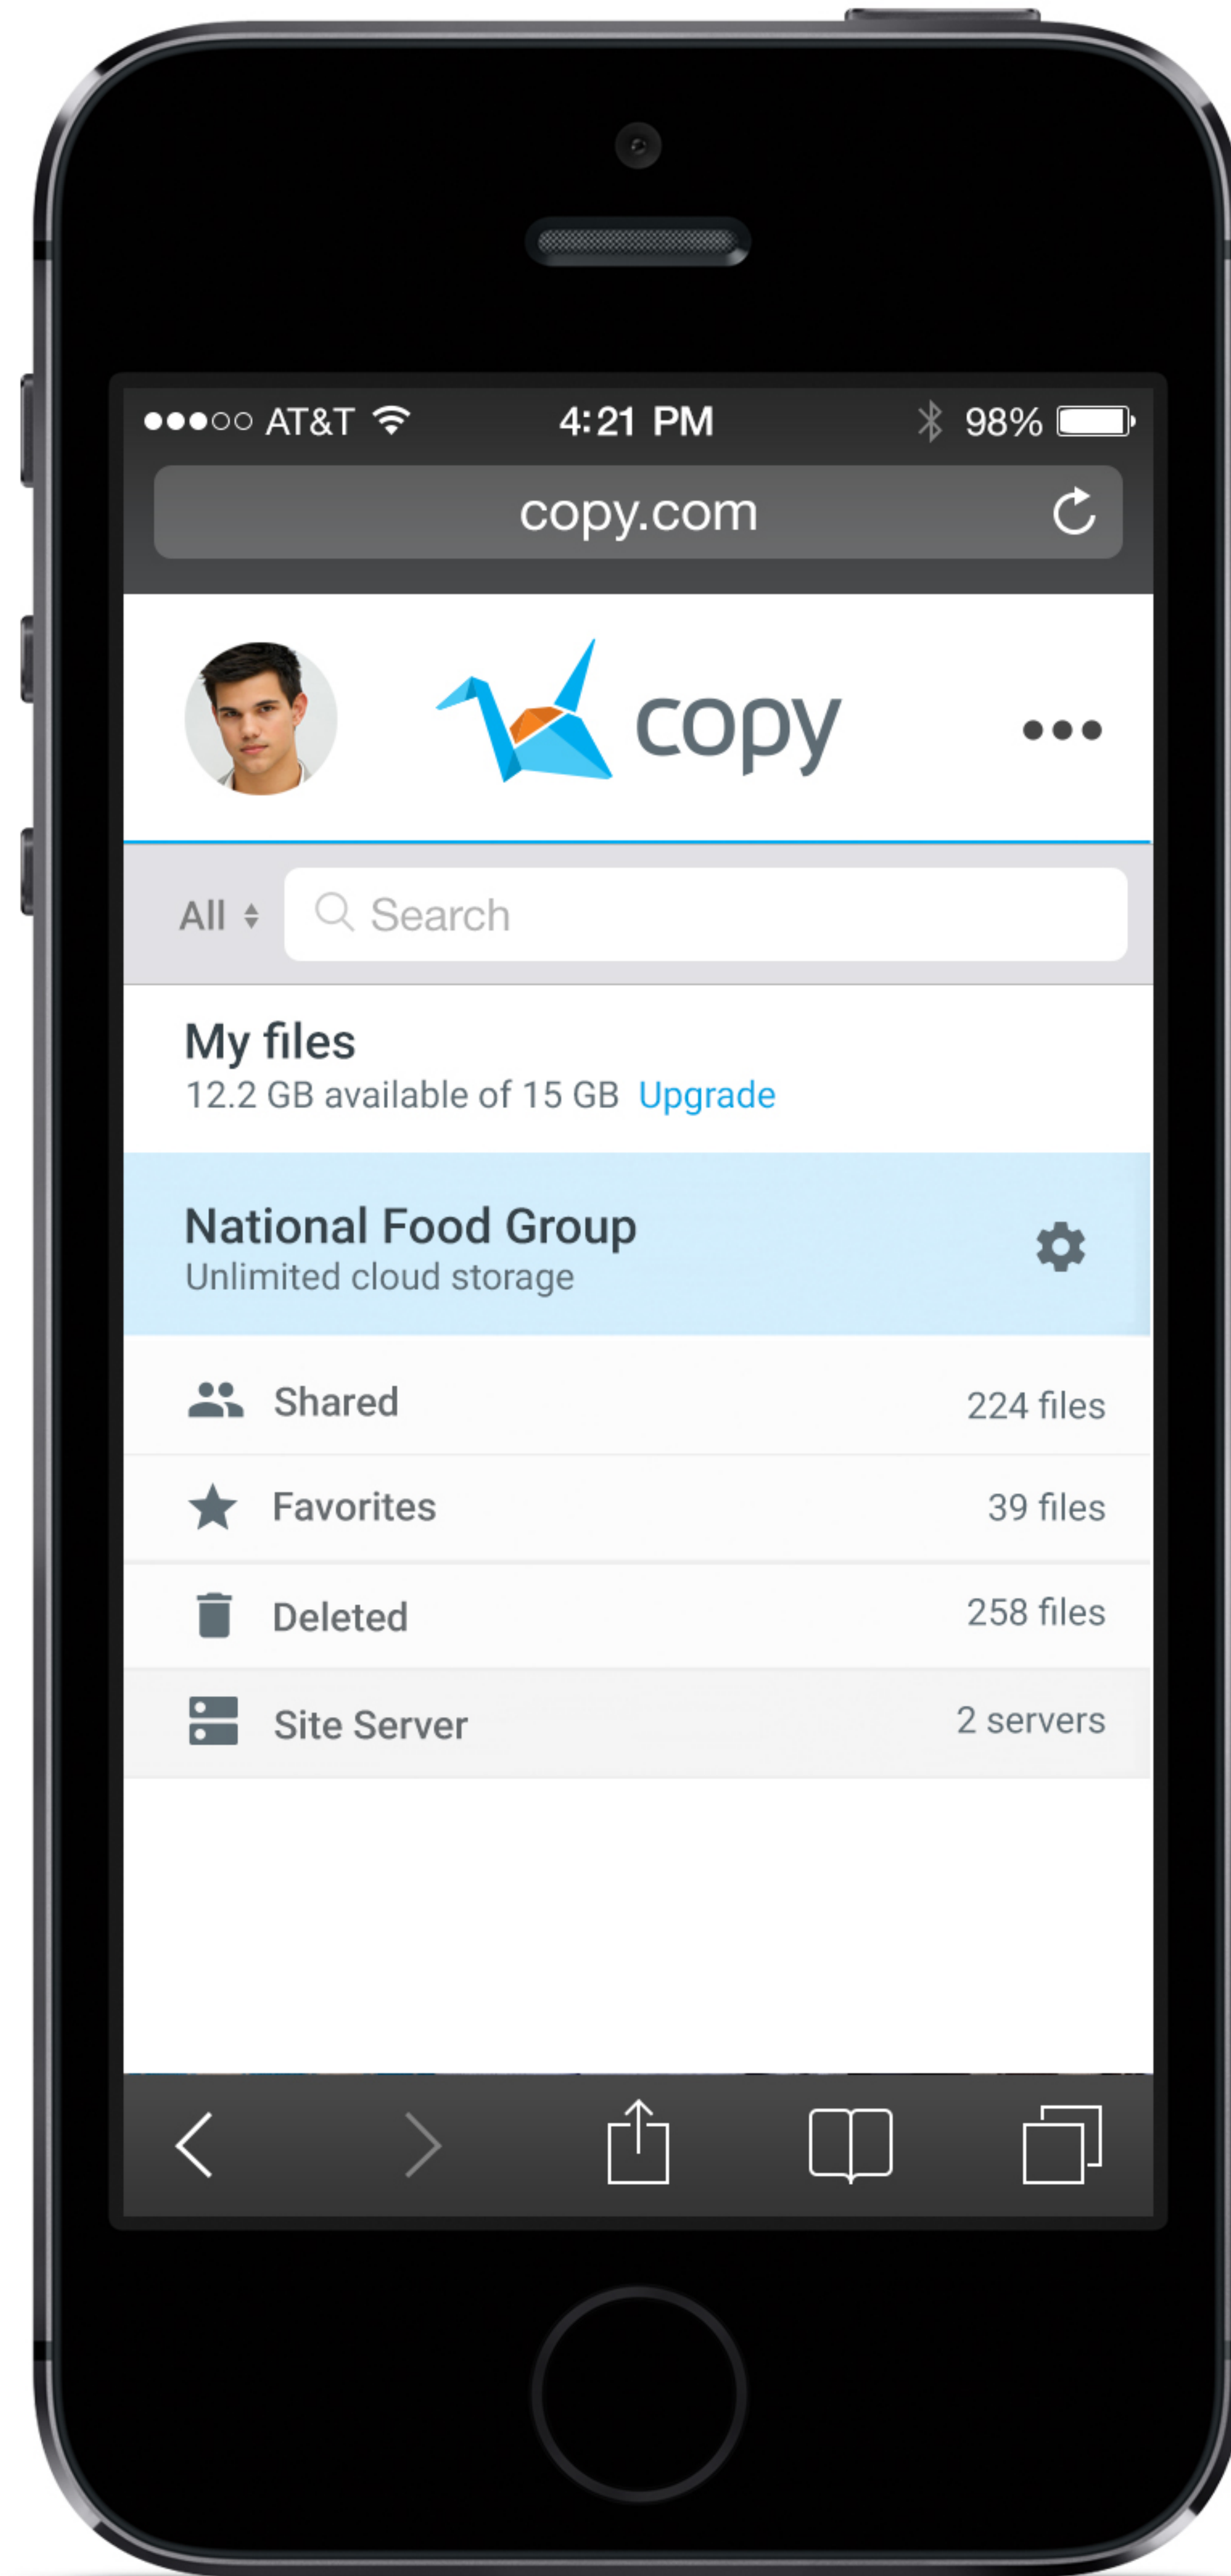

On tap, it closes the opened menus.

Home
Notifications
Create a company account
Your account
Your profile
Invite friends
View order history
Help
Sign out

File Management Menus

This block shows what file or folder is chosen.

Search

Home

On tap on "Search," the search box goes up and it displays the keyboard.

Tap on Search

On tap on "Cancel," it dismisses the keyboard and displays the top.

On tap on "Search," the results return alphabetically.

Search Results

On tap, it erases search keywords.

Indicate how many results return.

Search Area Selection

Home

On tap, customer can choose a search area.

Search Area Options

On tap, this popover closes immediately and change the option.

Search Results

Browsing

Home

First Column

Visually indicate how deep it is. It has to be subtle.

When selected, indicate it with the blue color during transition.

Second Column

Landscape View