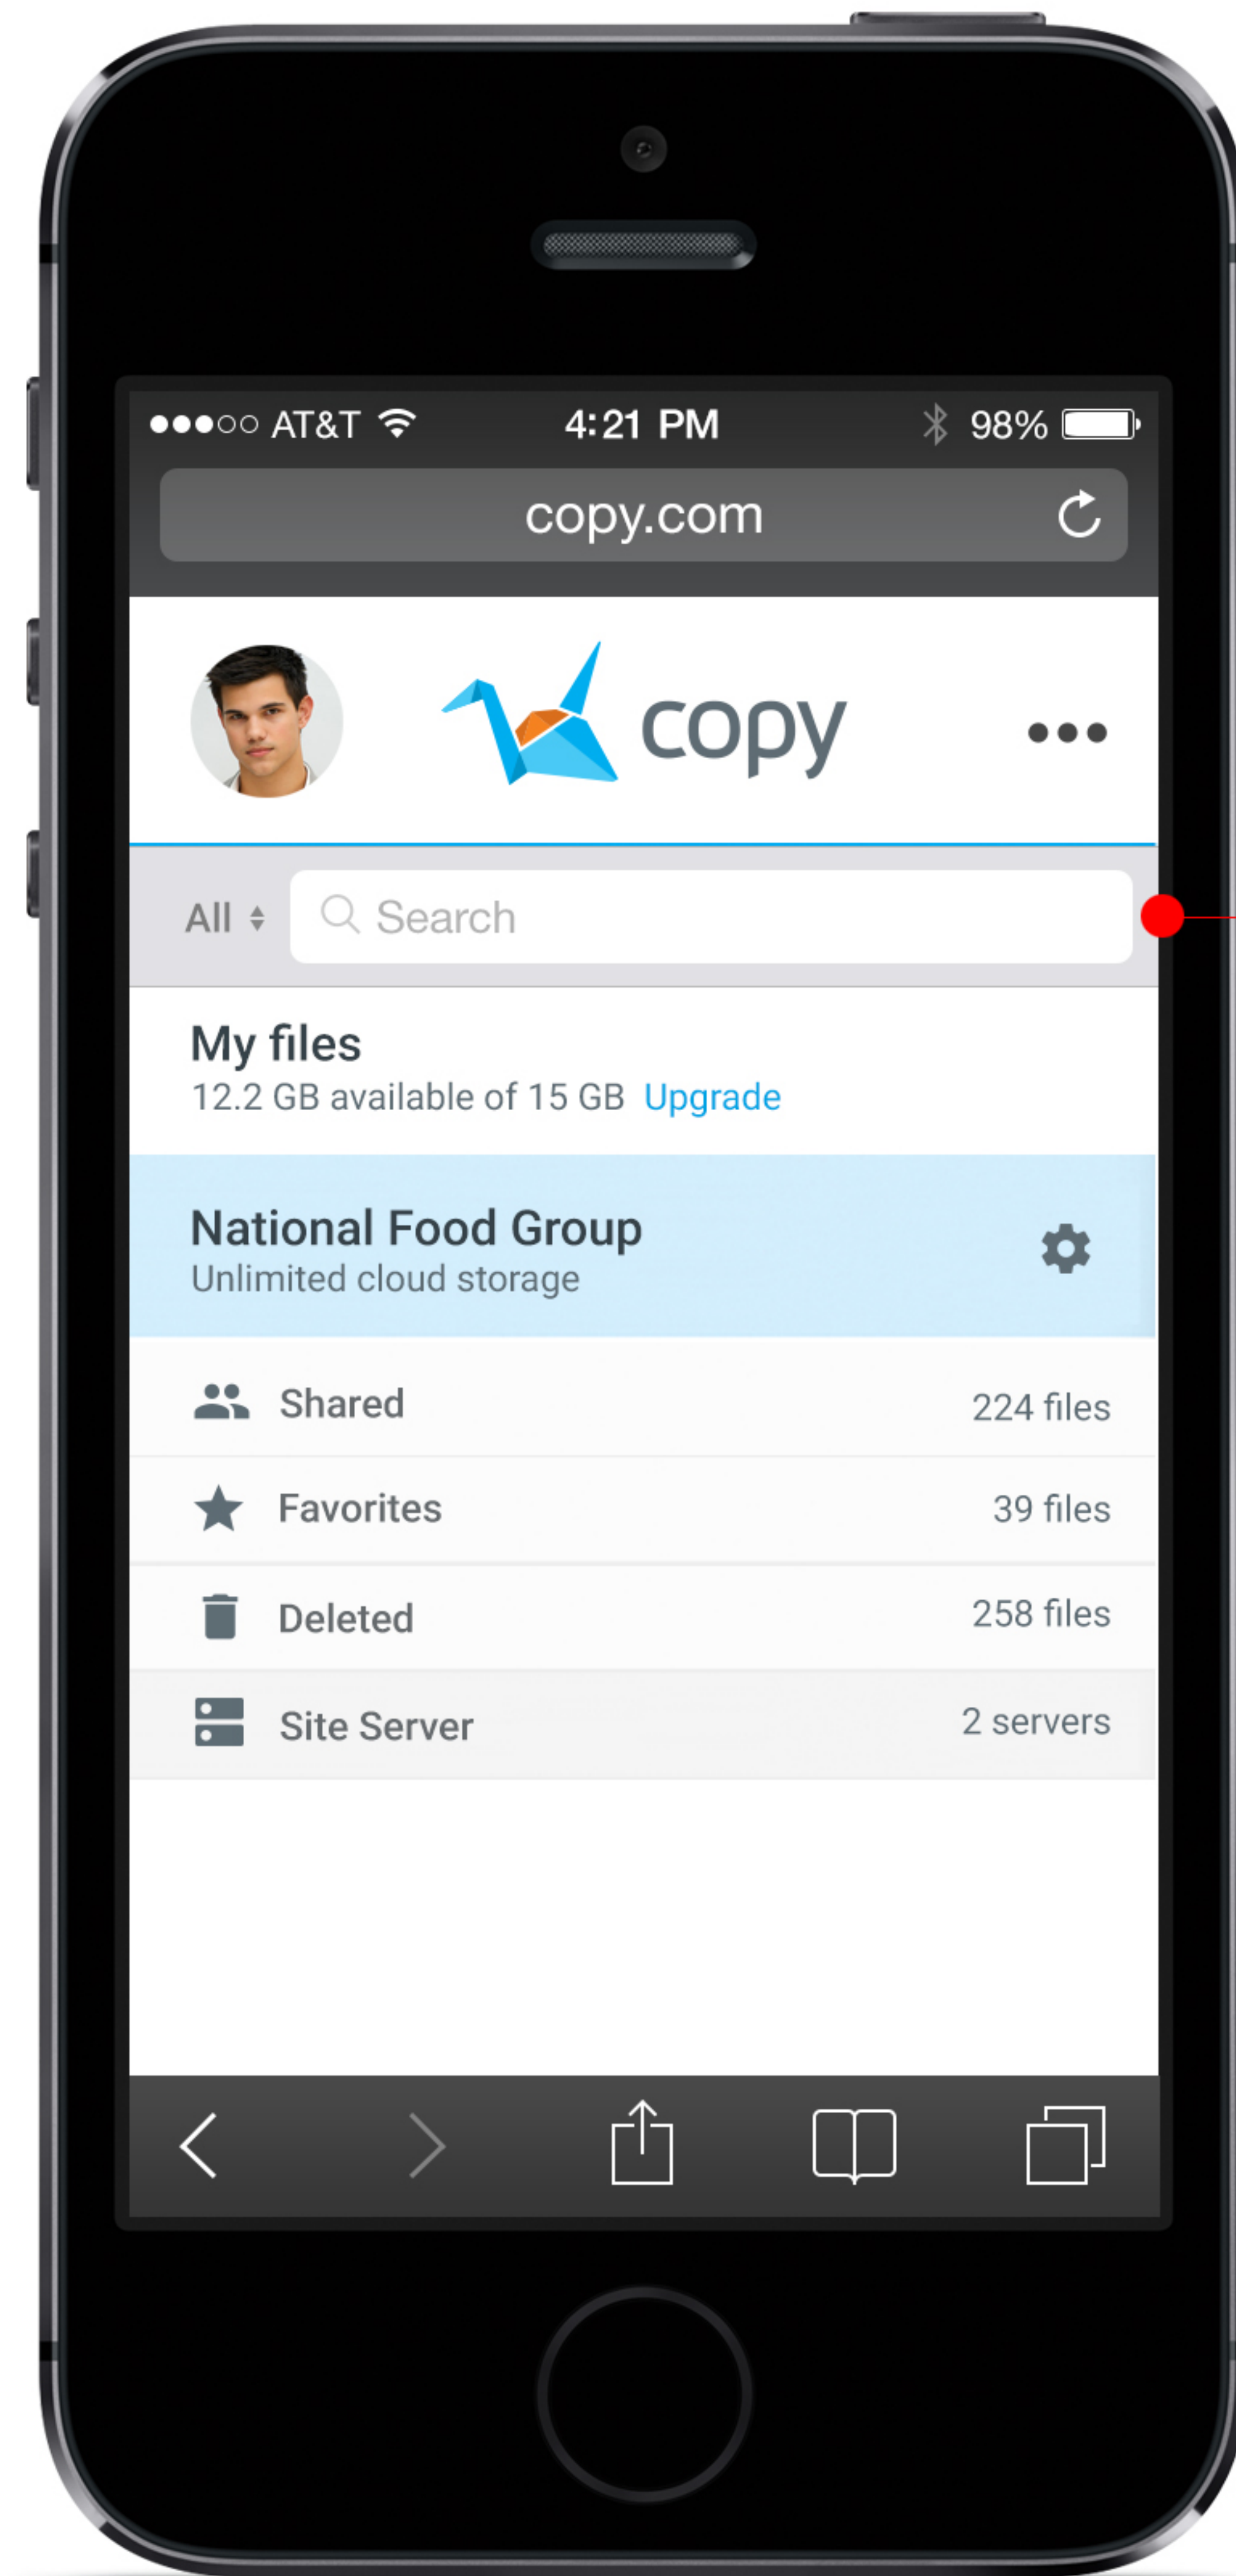

On tap, it closes the opened menus.

Home
Notifications
Create a company account
Your account
Your profile
Invite friends
View order history
Help
Sign out

File Management Menus

This block shows what file or folder is chosen.

Search

Home

On tap on "Search," the search box goes up and it displays the keyboard.

Tap on Search

On tap on "Cancel," it dismisses the keyboard and displays the top.

On tap on "Search," the results return alphabetically.

Search Results

On tap, it erases search keywords.

Indicate how many results return.

Search Area Selection

Home

On tap, customer can choose a search area.

Search Area Options

On tap, this popover closes immediately and change the option.