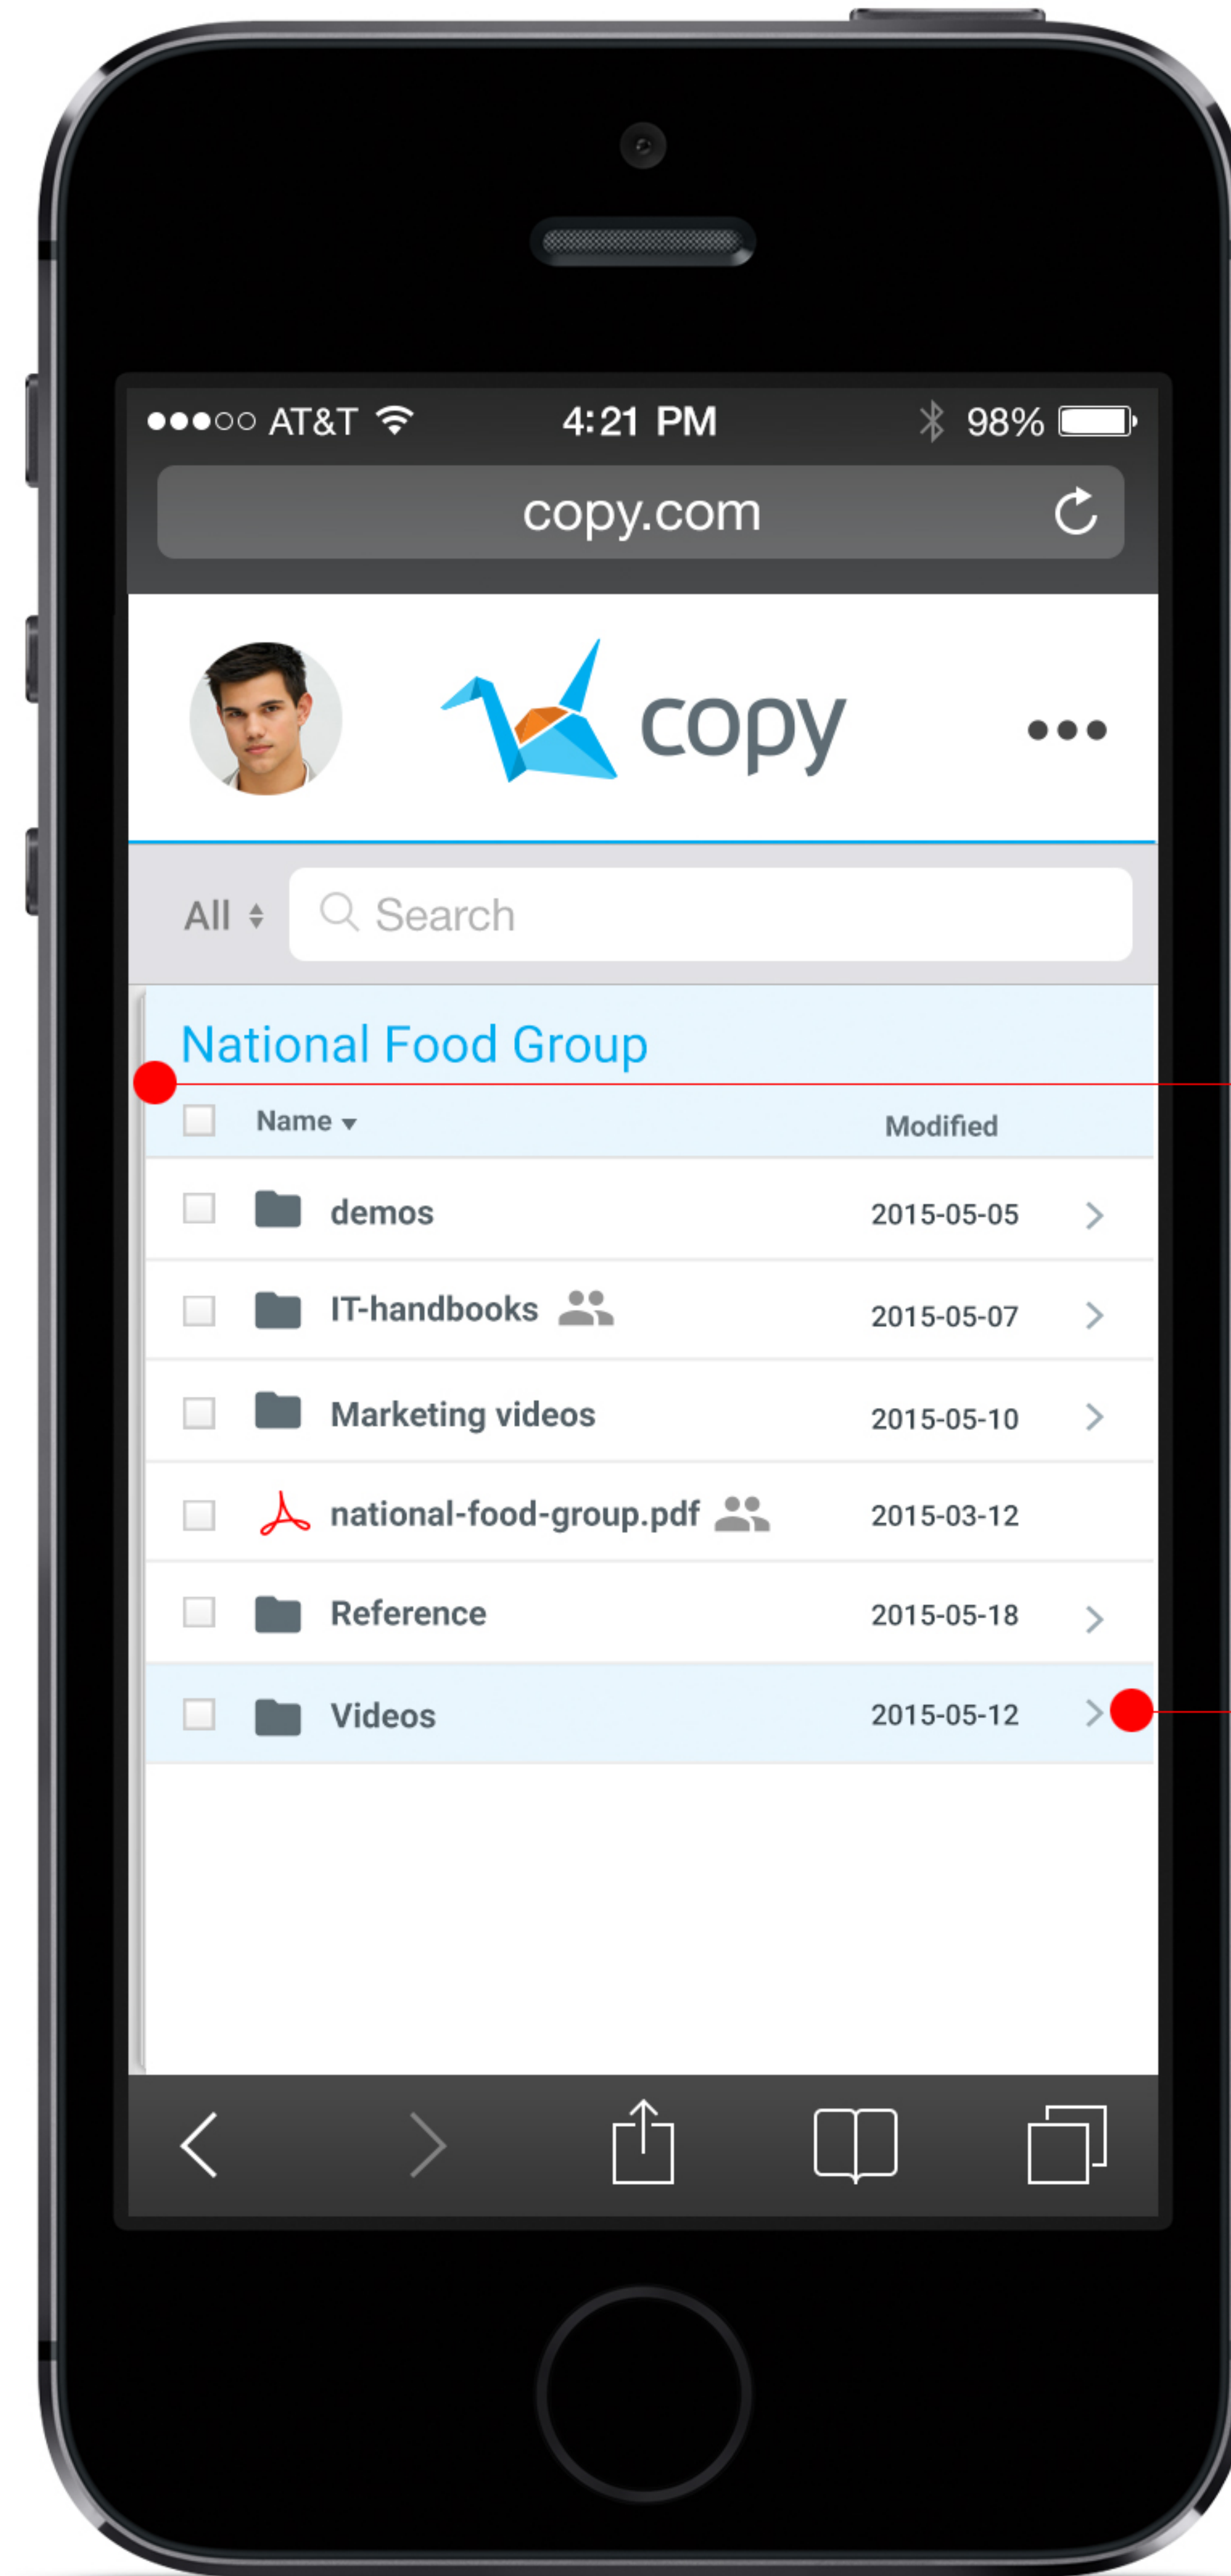

On tap, it closes the opened menus.

Home
Notifications
Create a company account
Your account
Your profile
Invite friends
View order history
Help
Sign out

File Management Menus

This block shows what file or folder is chosen.

Search Results

On tap, it erases search keywords.

Indicate how many results return.

Search Area Selection

Home

On tap, customer can choose a search area.

Search Area Options

On tap, this popover closes immediately and change the option.

Search Results

Browsing

Home

First Column

Visually indicate how deep it is. It has to be subtle.

When selected, indicate it with the blue color during transition.

Second Column

Landscape View

Home

Popover

Display all components fit in the screen as shown.