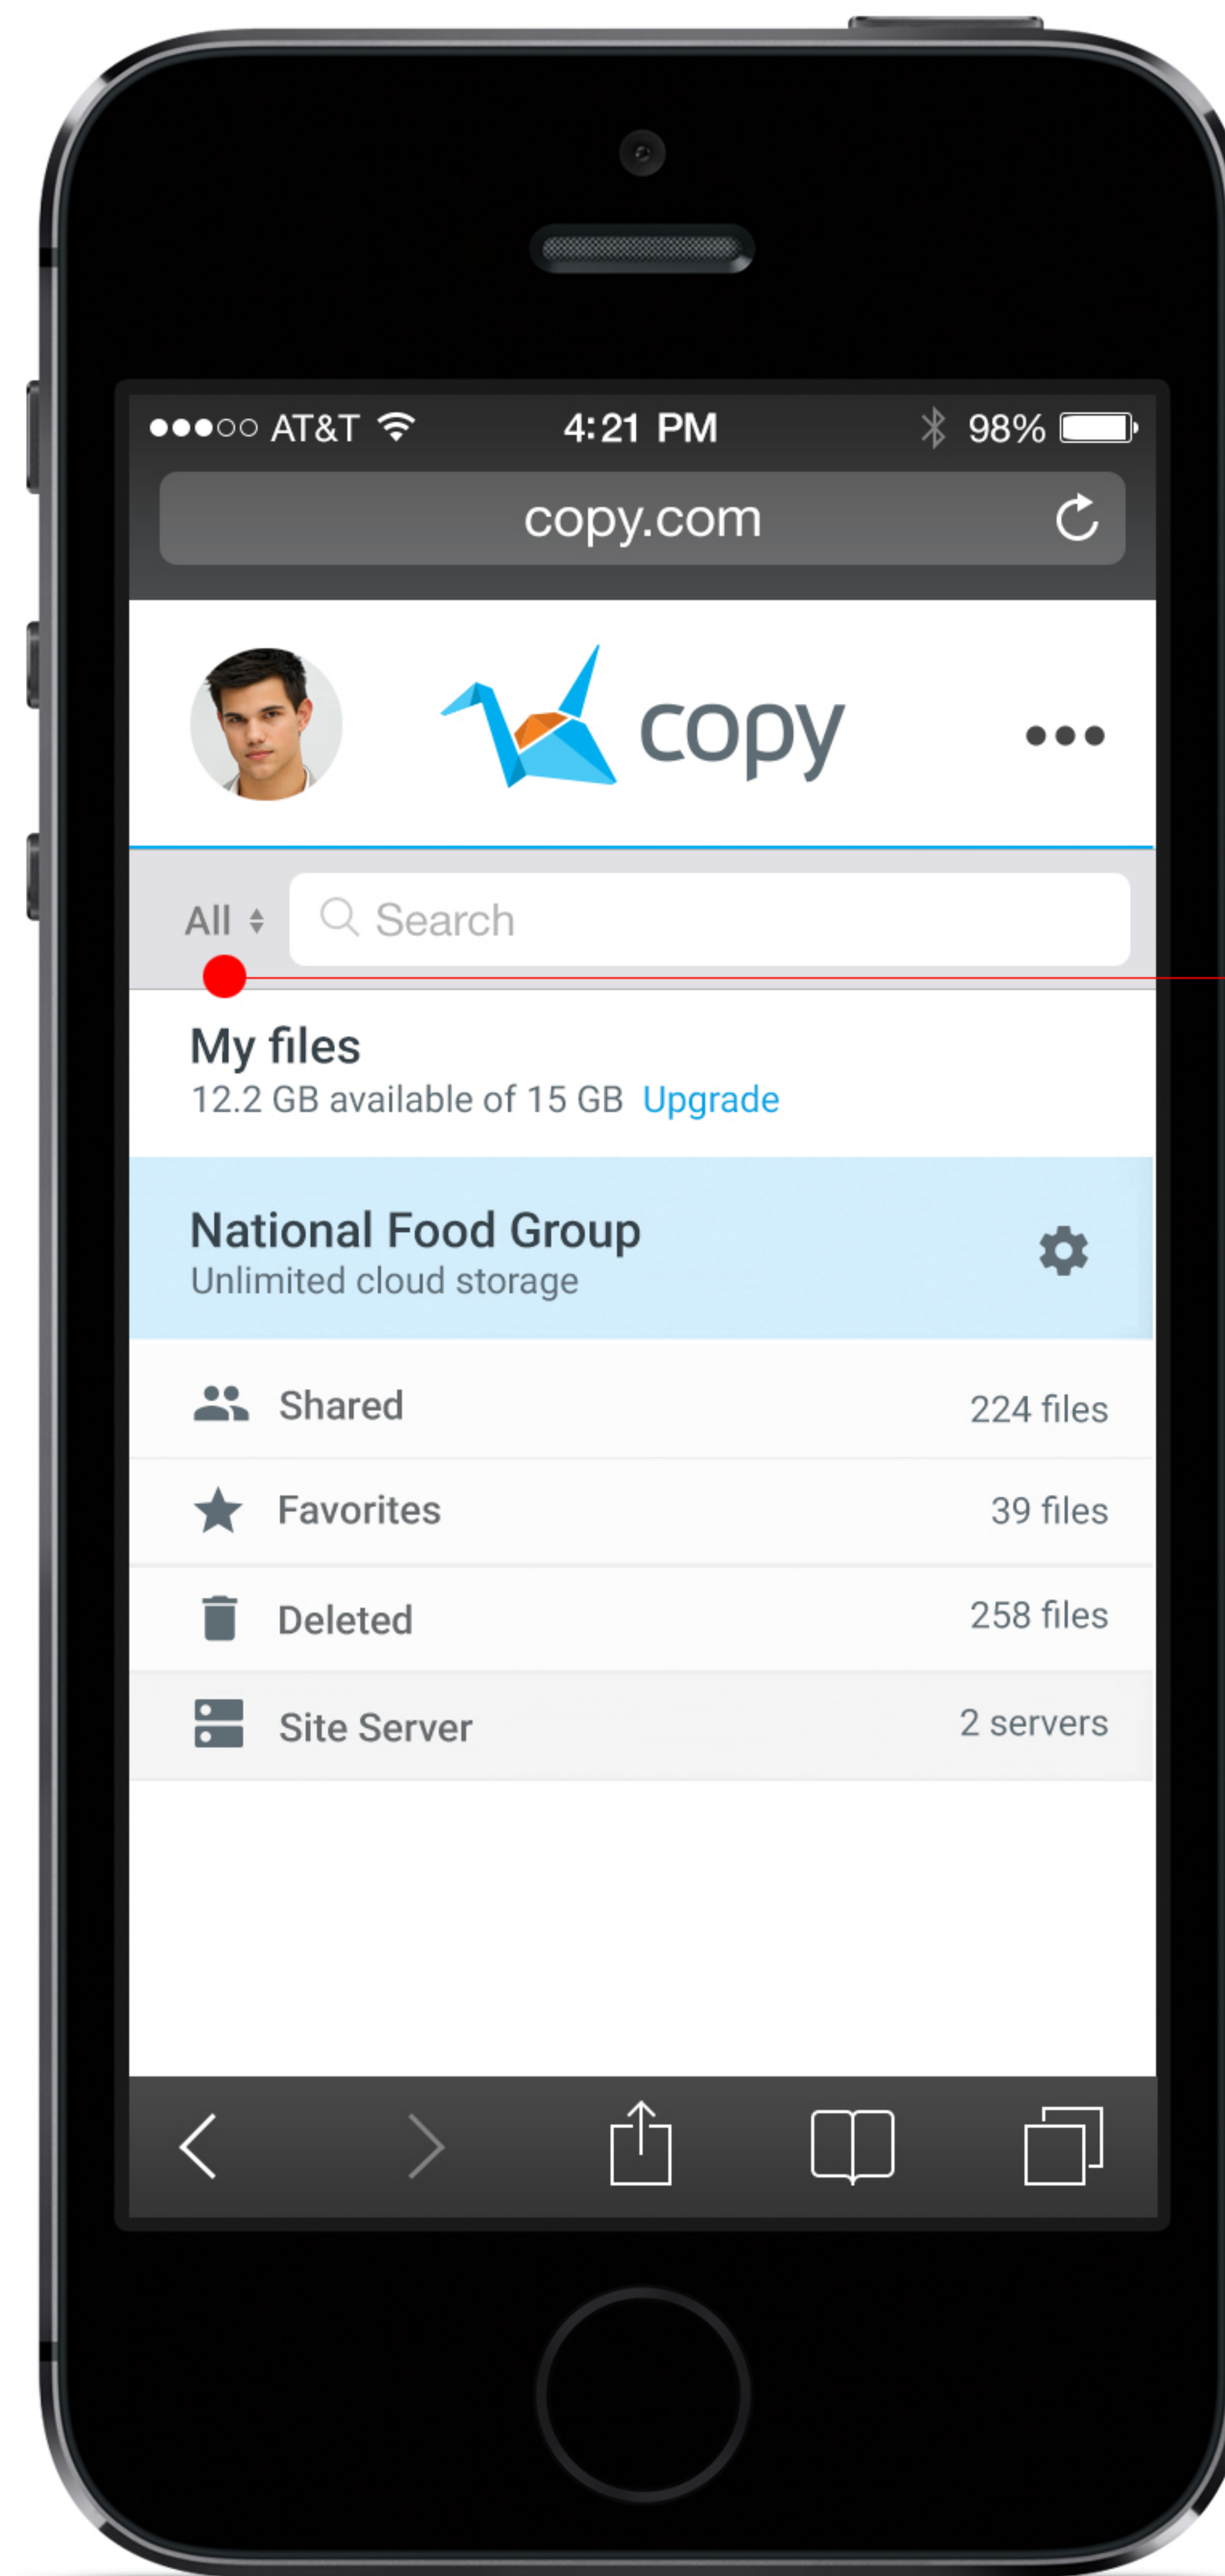

On tap, it closes the opened menus.

Home
Notifications
Create a company account
Your account
Your profile
Invite friends
View order history
Help
Sign out

File Management Menus

This block shows what file or folder is chosen.

Search

Home

On tap on "Search," the search box goes up and it displays the keyboard.

Tap on Search

On tap on "Cancel," it dismisses the keyboard and displays the top.

On tap on "Search," the results return alphabetically.

Search Results

On tap, it erases search keywords.

Indicate how many results return.

Search Area Selection

Home

On tap, customer can choose a search area.

Search Area Options

On tap, this popover closes immediately and change the option.

Search Results

Browsing

Home

First Column

Visually indicate how deep it is. It has to be subtle.

When selected, indicate it with the blue color during transition.

Second Column

Landscape View