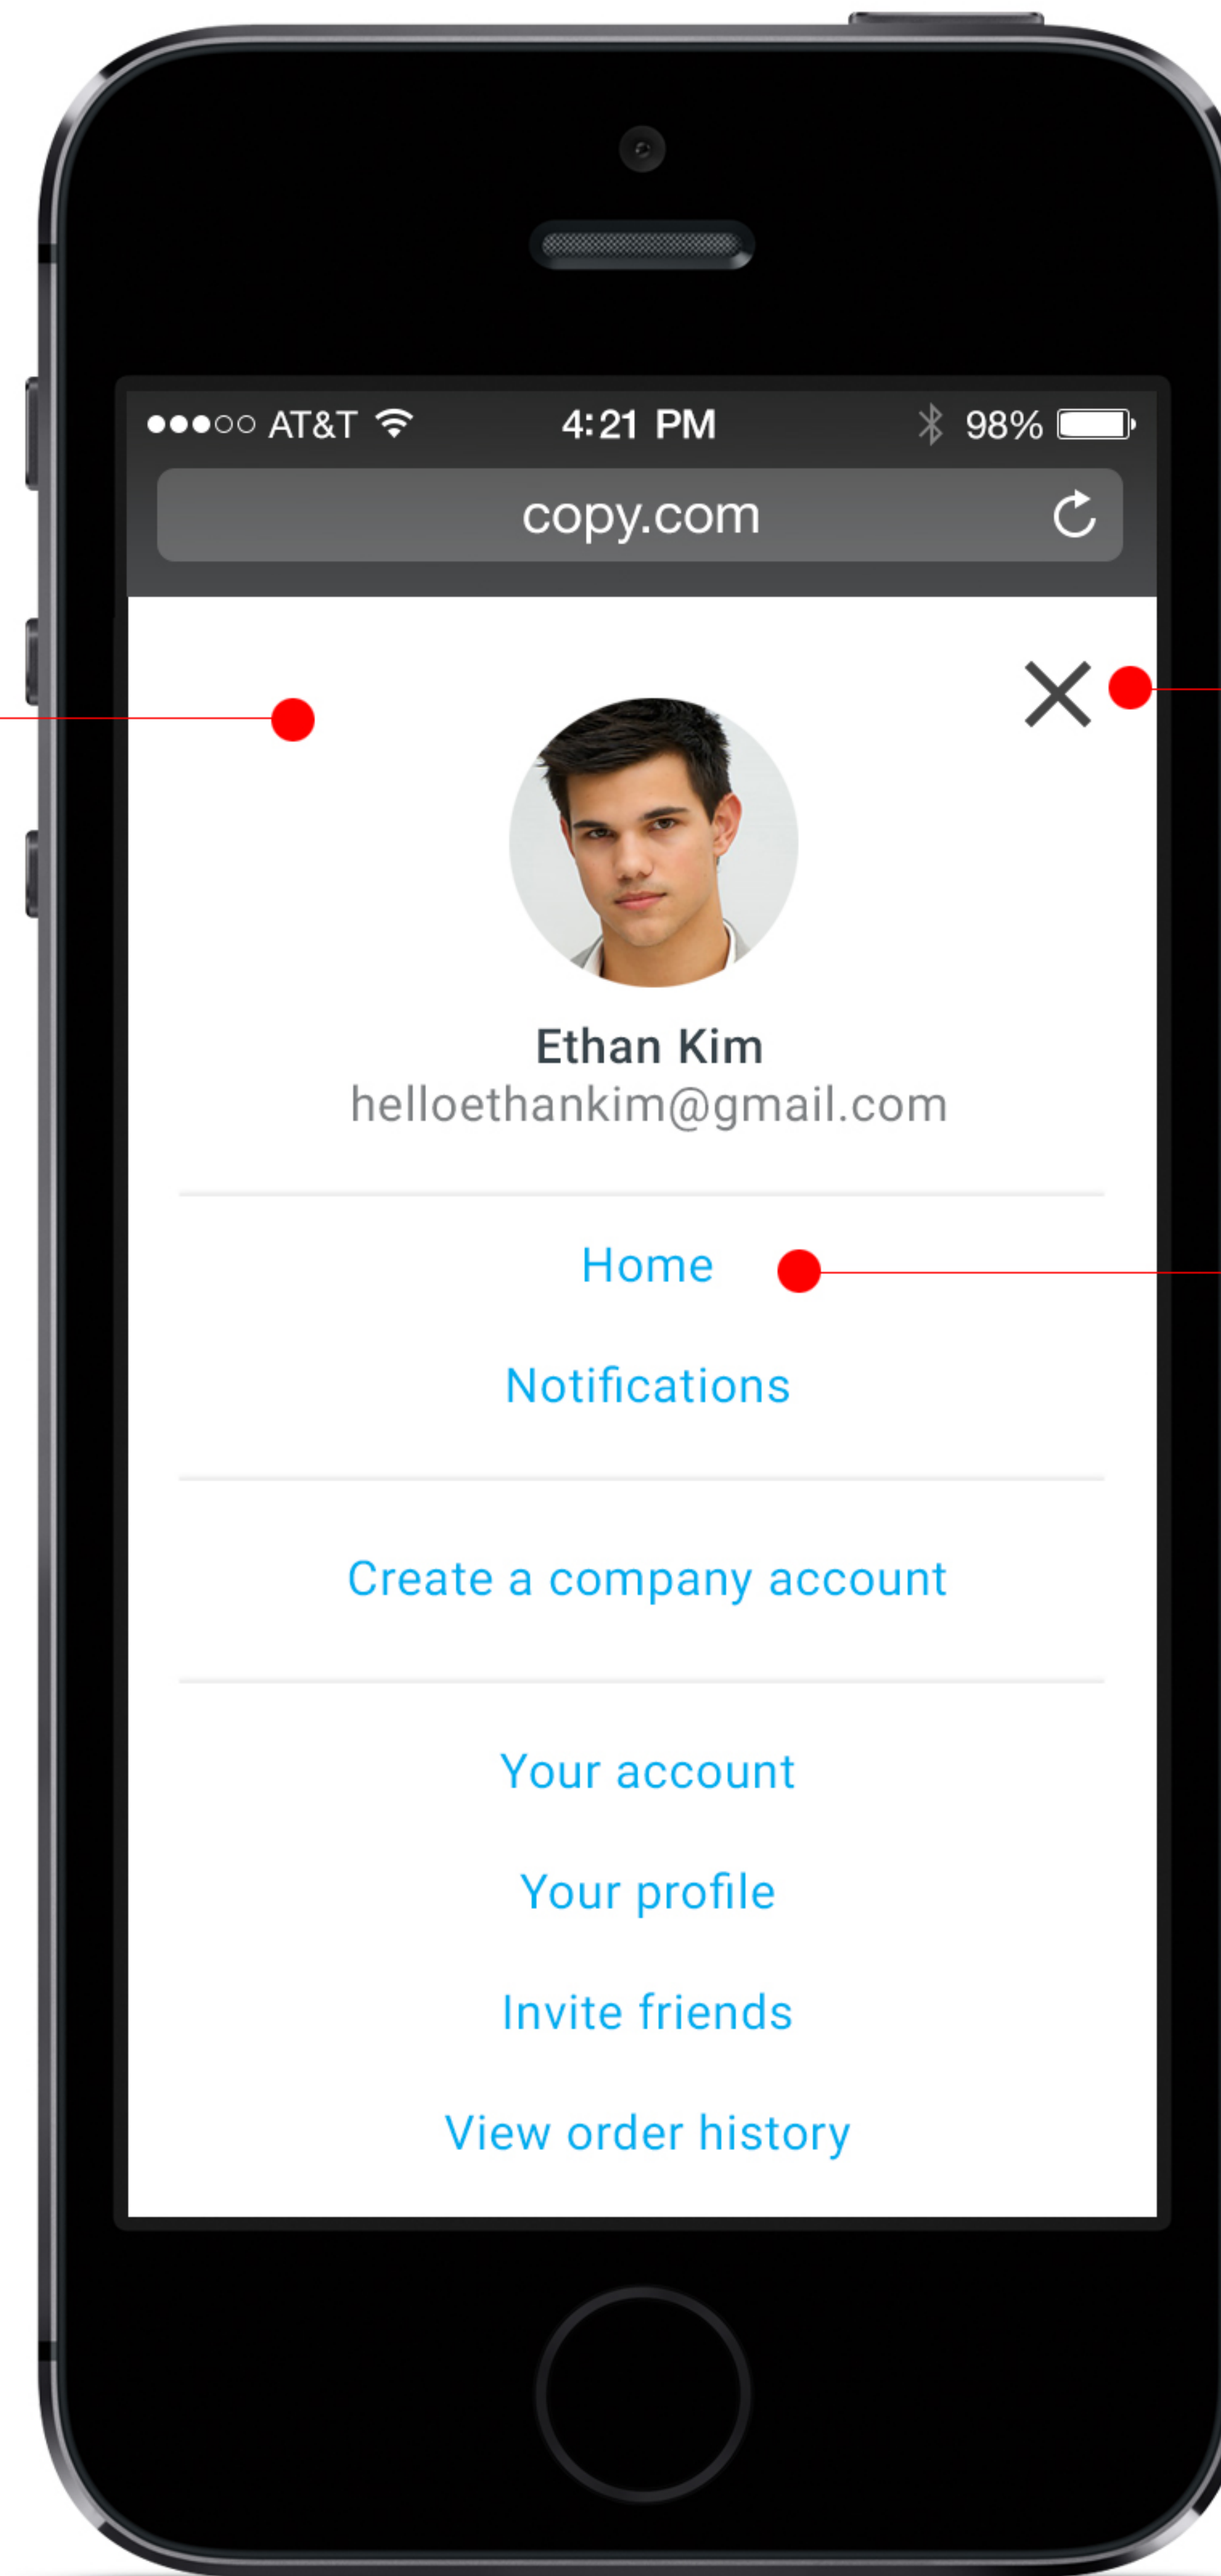

Copy.com

Mobile File Browser v3

PREPARED BY ETHAN KIM • LAST UPDATED ON MAY 13, 2015

Landing Page

Home

On tap, it opens "Account menus."

On tap, it opens "File management menus."

Account Menus

On tap, it closes the opened menus.

Home
Notifications
Create a company account
Your account
Your profile
Invite friends
View order history
Help
Sign out

File Management Menus

This block shows what file or folder is chosen.

Search

Home

On tap on "Search," the search box goes up and it displays the keyboard.

Tap on Search

On tap on "Cancel," it dismisses the keyboard and displays the top.

On tap on "Search," the results return alphabetically.

Search Results

On tap, it erases search keywords.

Indicate how many results return.

Search Area Selection

Home

On tap, customer can choose a search area.

Search Area Options

On tap, this popover closes immediately and change the option.