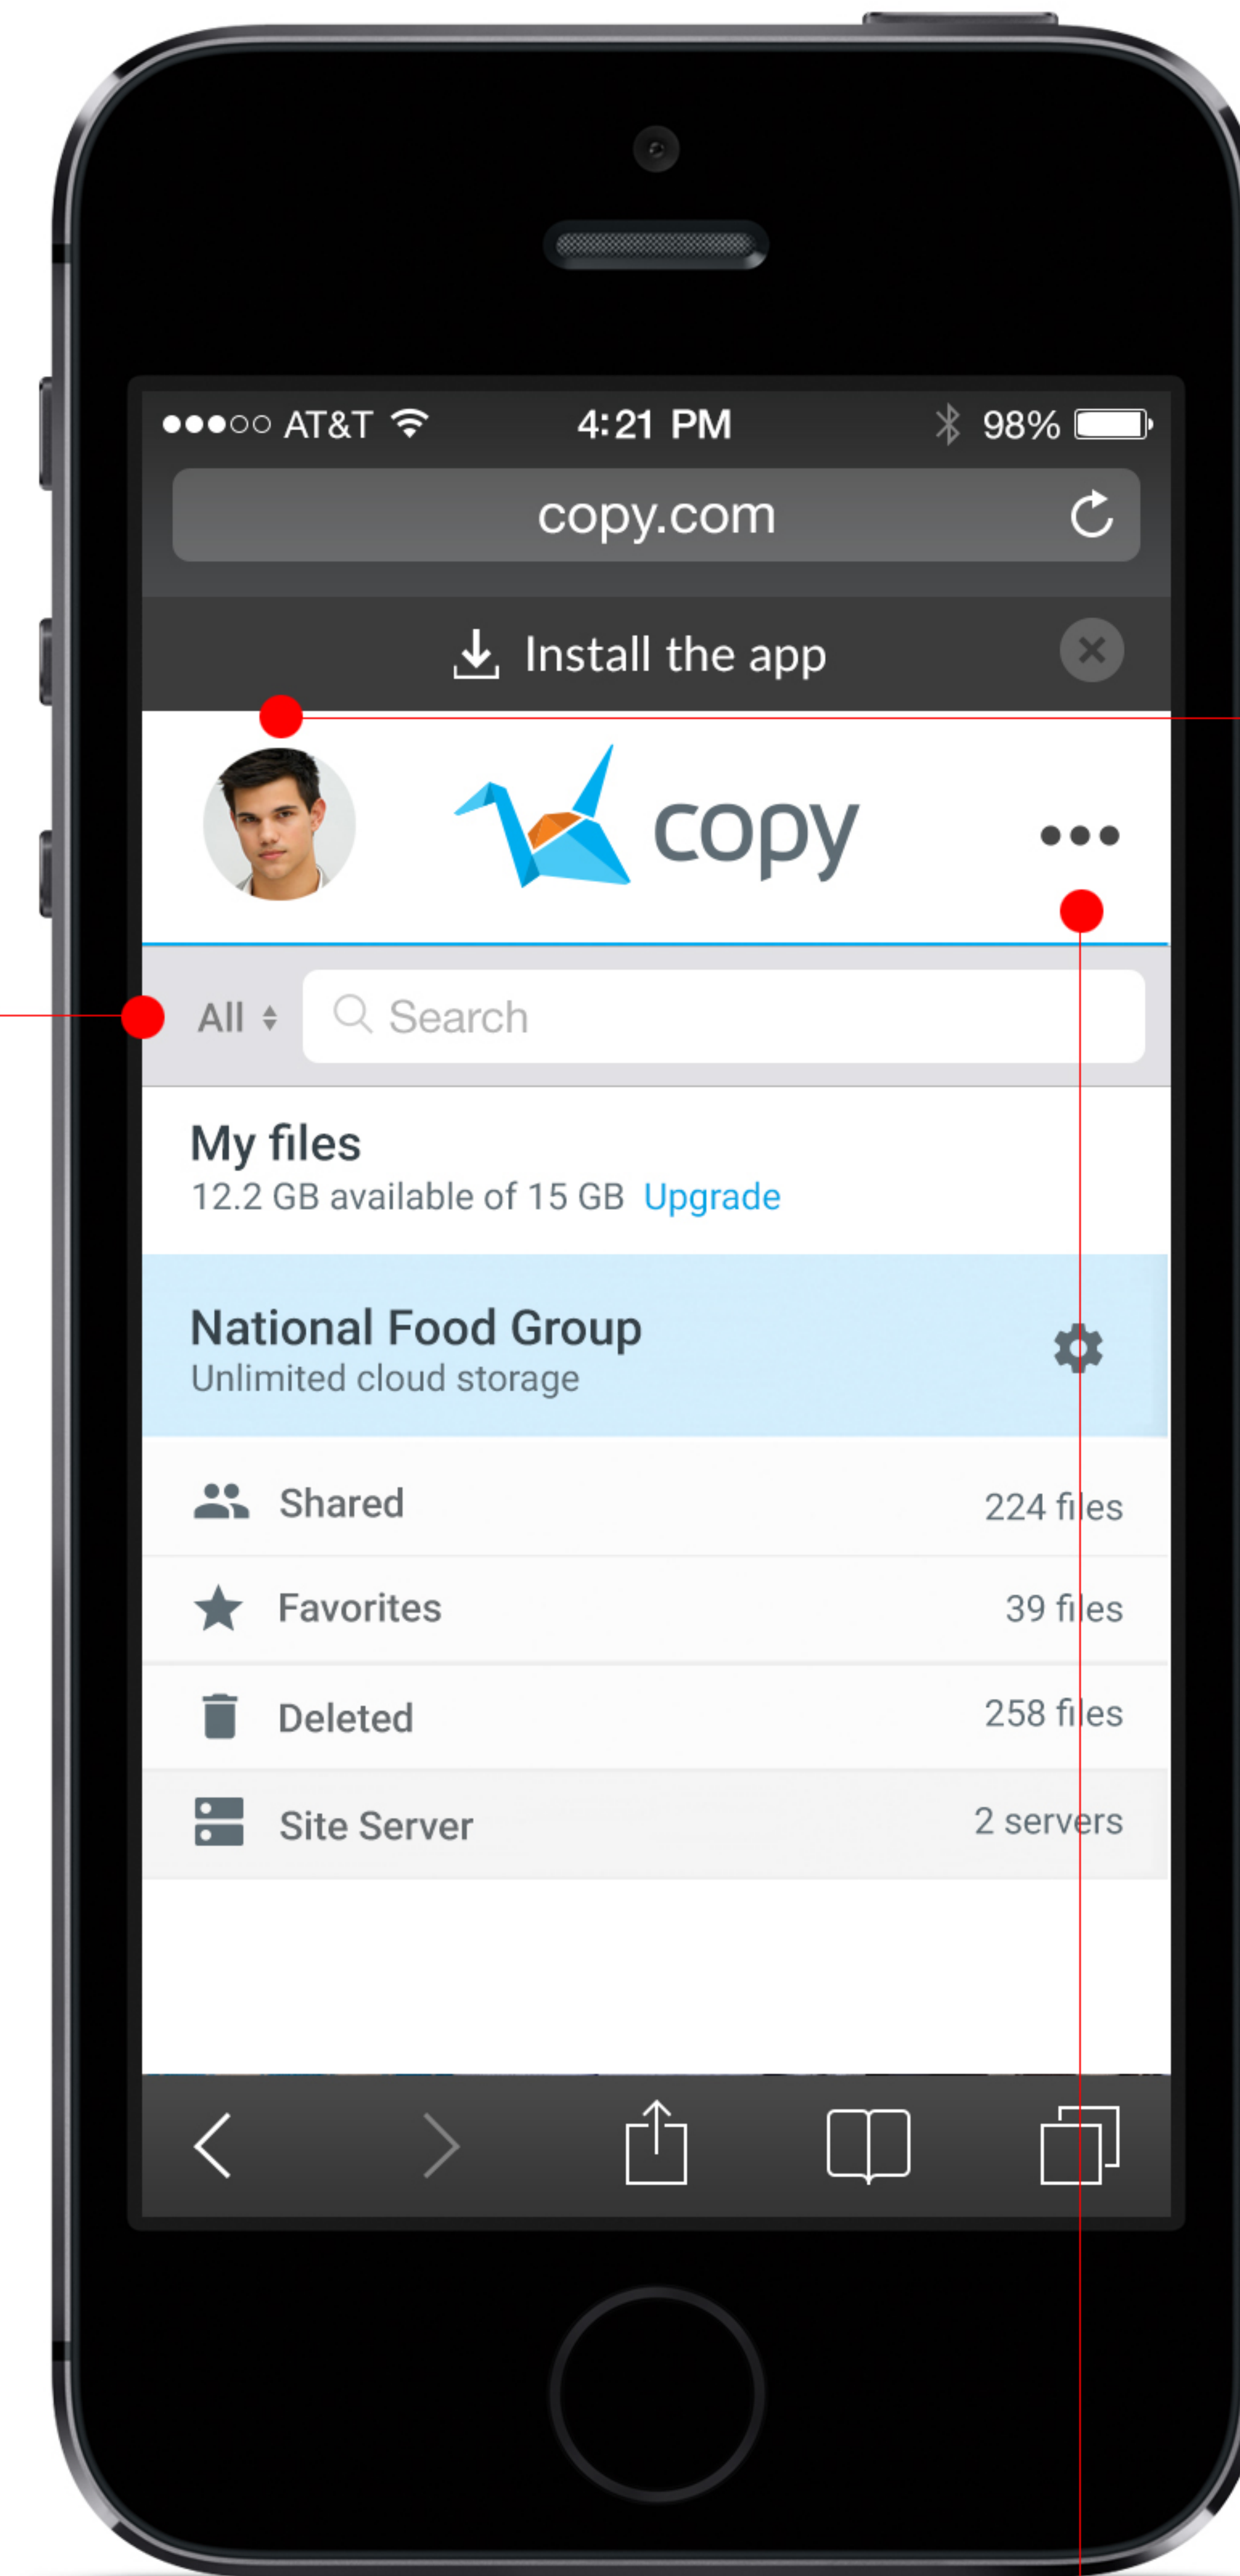

Landing Page

Home

On tap, it opens "Account menus."

On tap, it opens "File management menus."