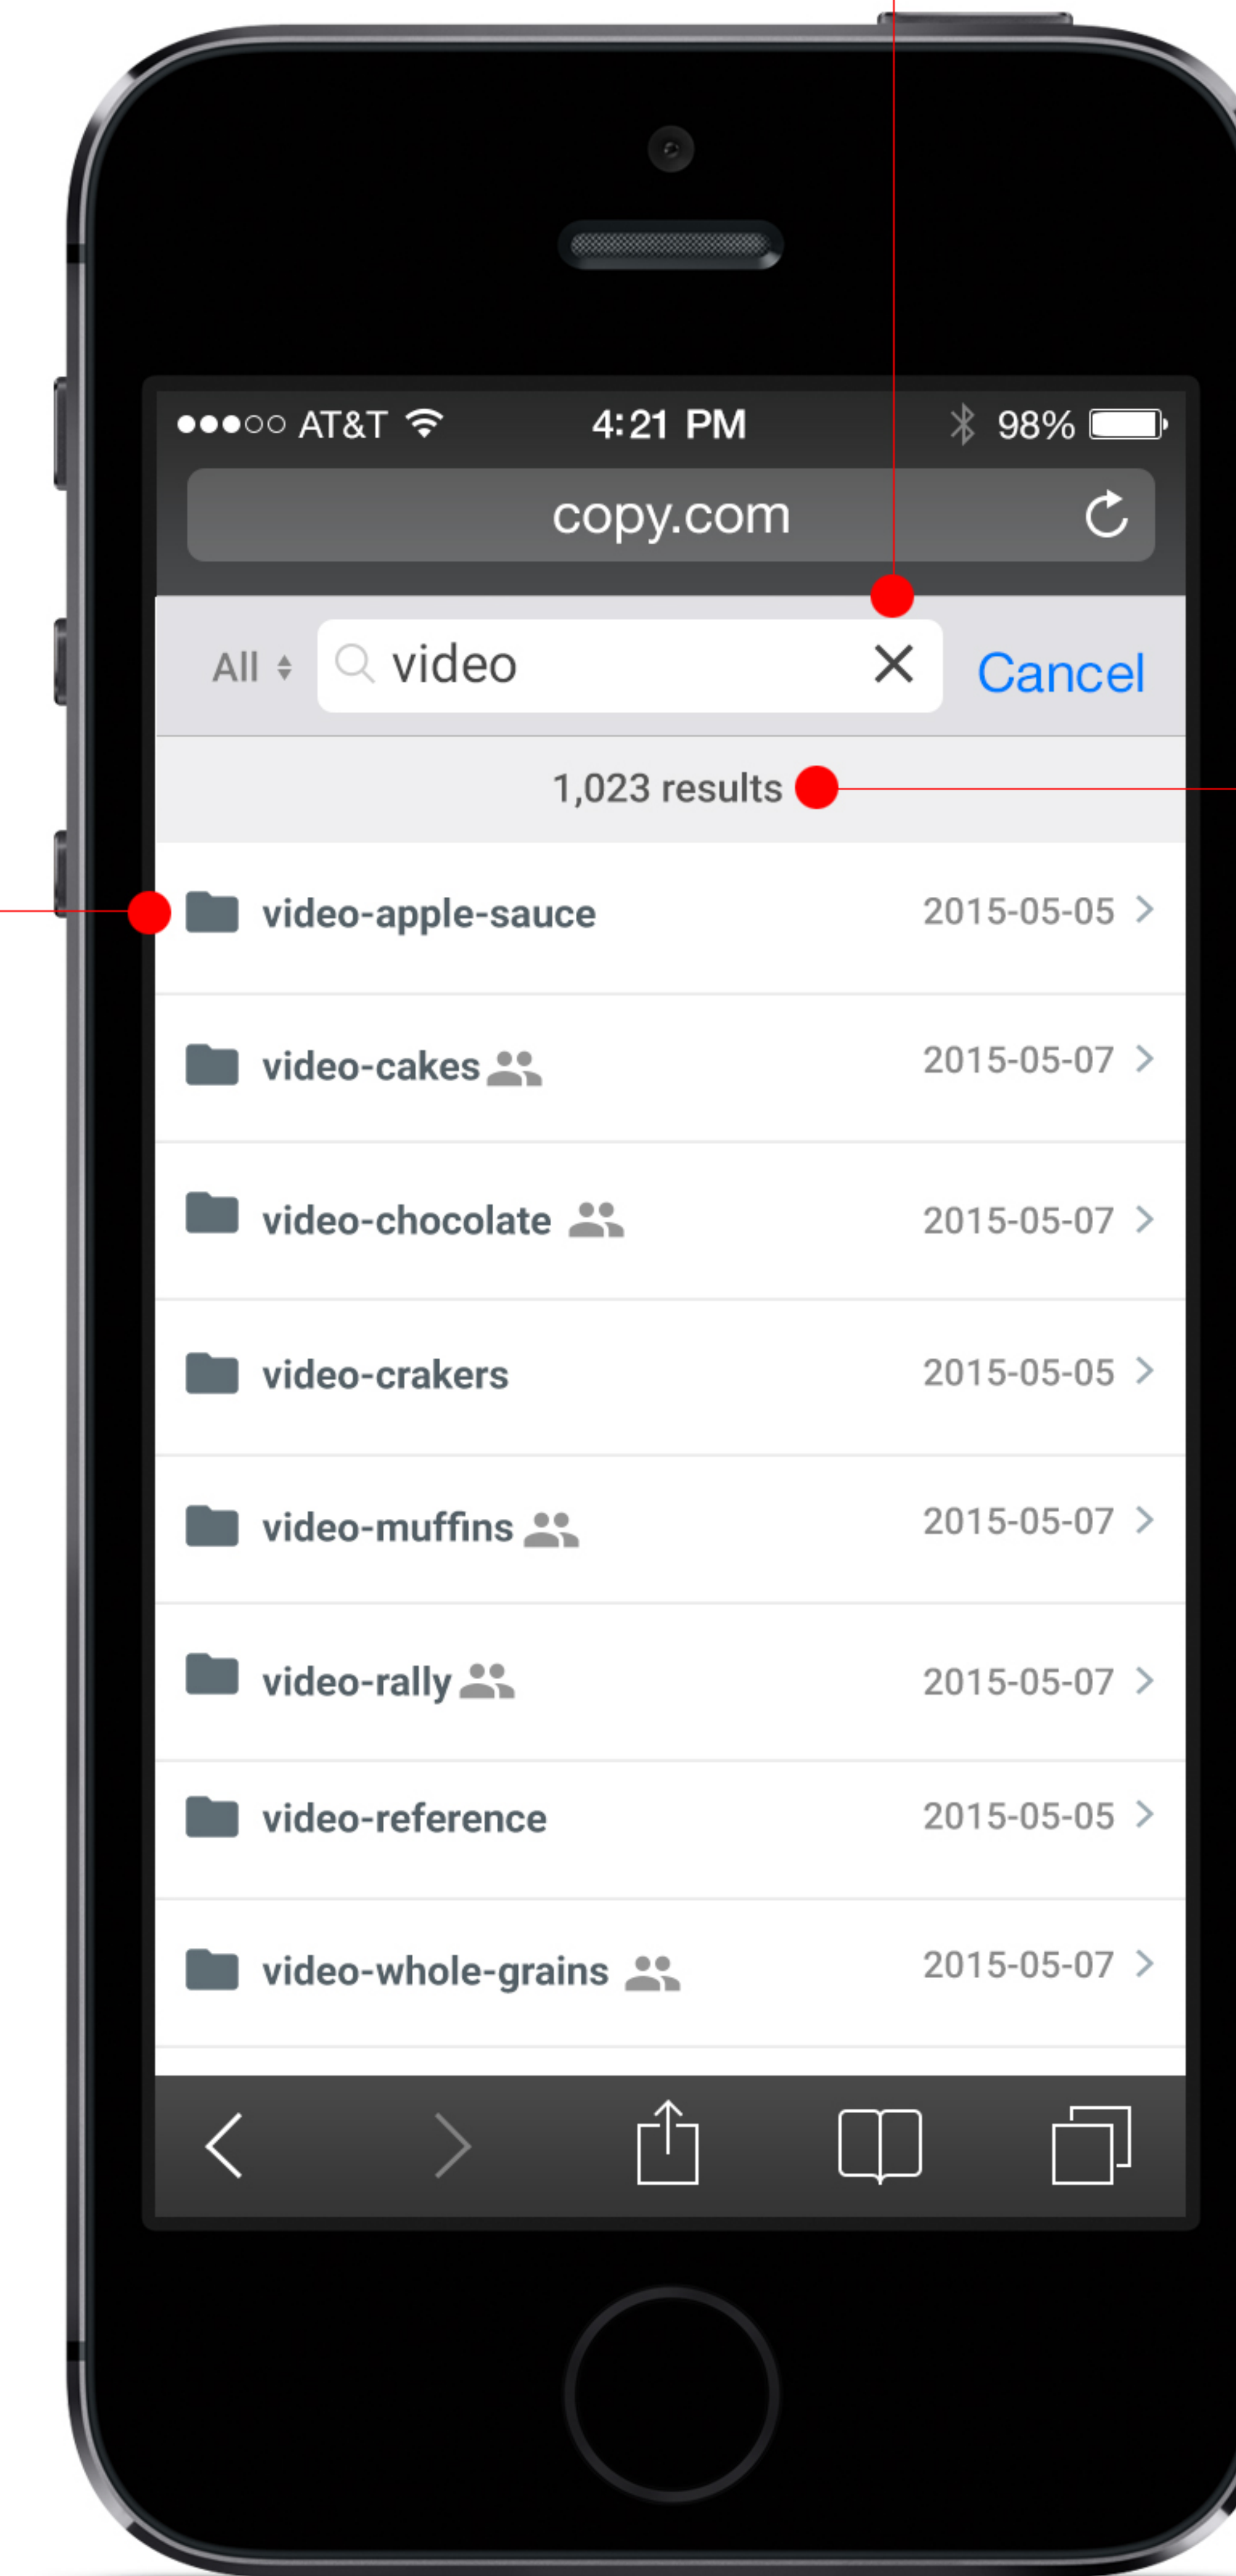

On tap, it closes the opened menus.

Home
Notifications
Create a company account
Your account
Your profile
Invite friends
View order history
Help
Sign out

File Management Menus

This block shows what file or folder is chosen.

Search

Home

On tap on "Search," the search box goes up and it displays the keyboard.

Tap on Search

On tap on "Cancel," it dismisses the keyboard and displays the top.

On tap on "Search," the results return alphabetically.

Search Results

On tap, it erases search keywords.

Indicate how many results return.

Search Area Selection

Home

On tap, customer can choose a search area.

Search Area Options

On tap, this popover closes immediately and change the option.

Search Results

Browsing

Home

First Column

Visually indicate how deep it is. It has to be subtle.

When selected, indicate it with the blue color during transition.

Second Column

Landscape View