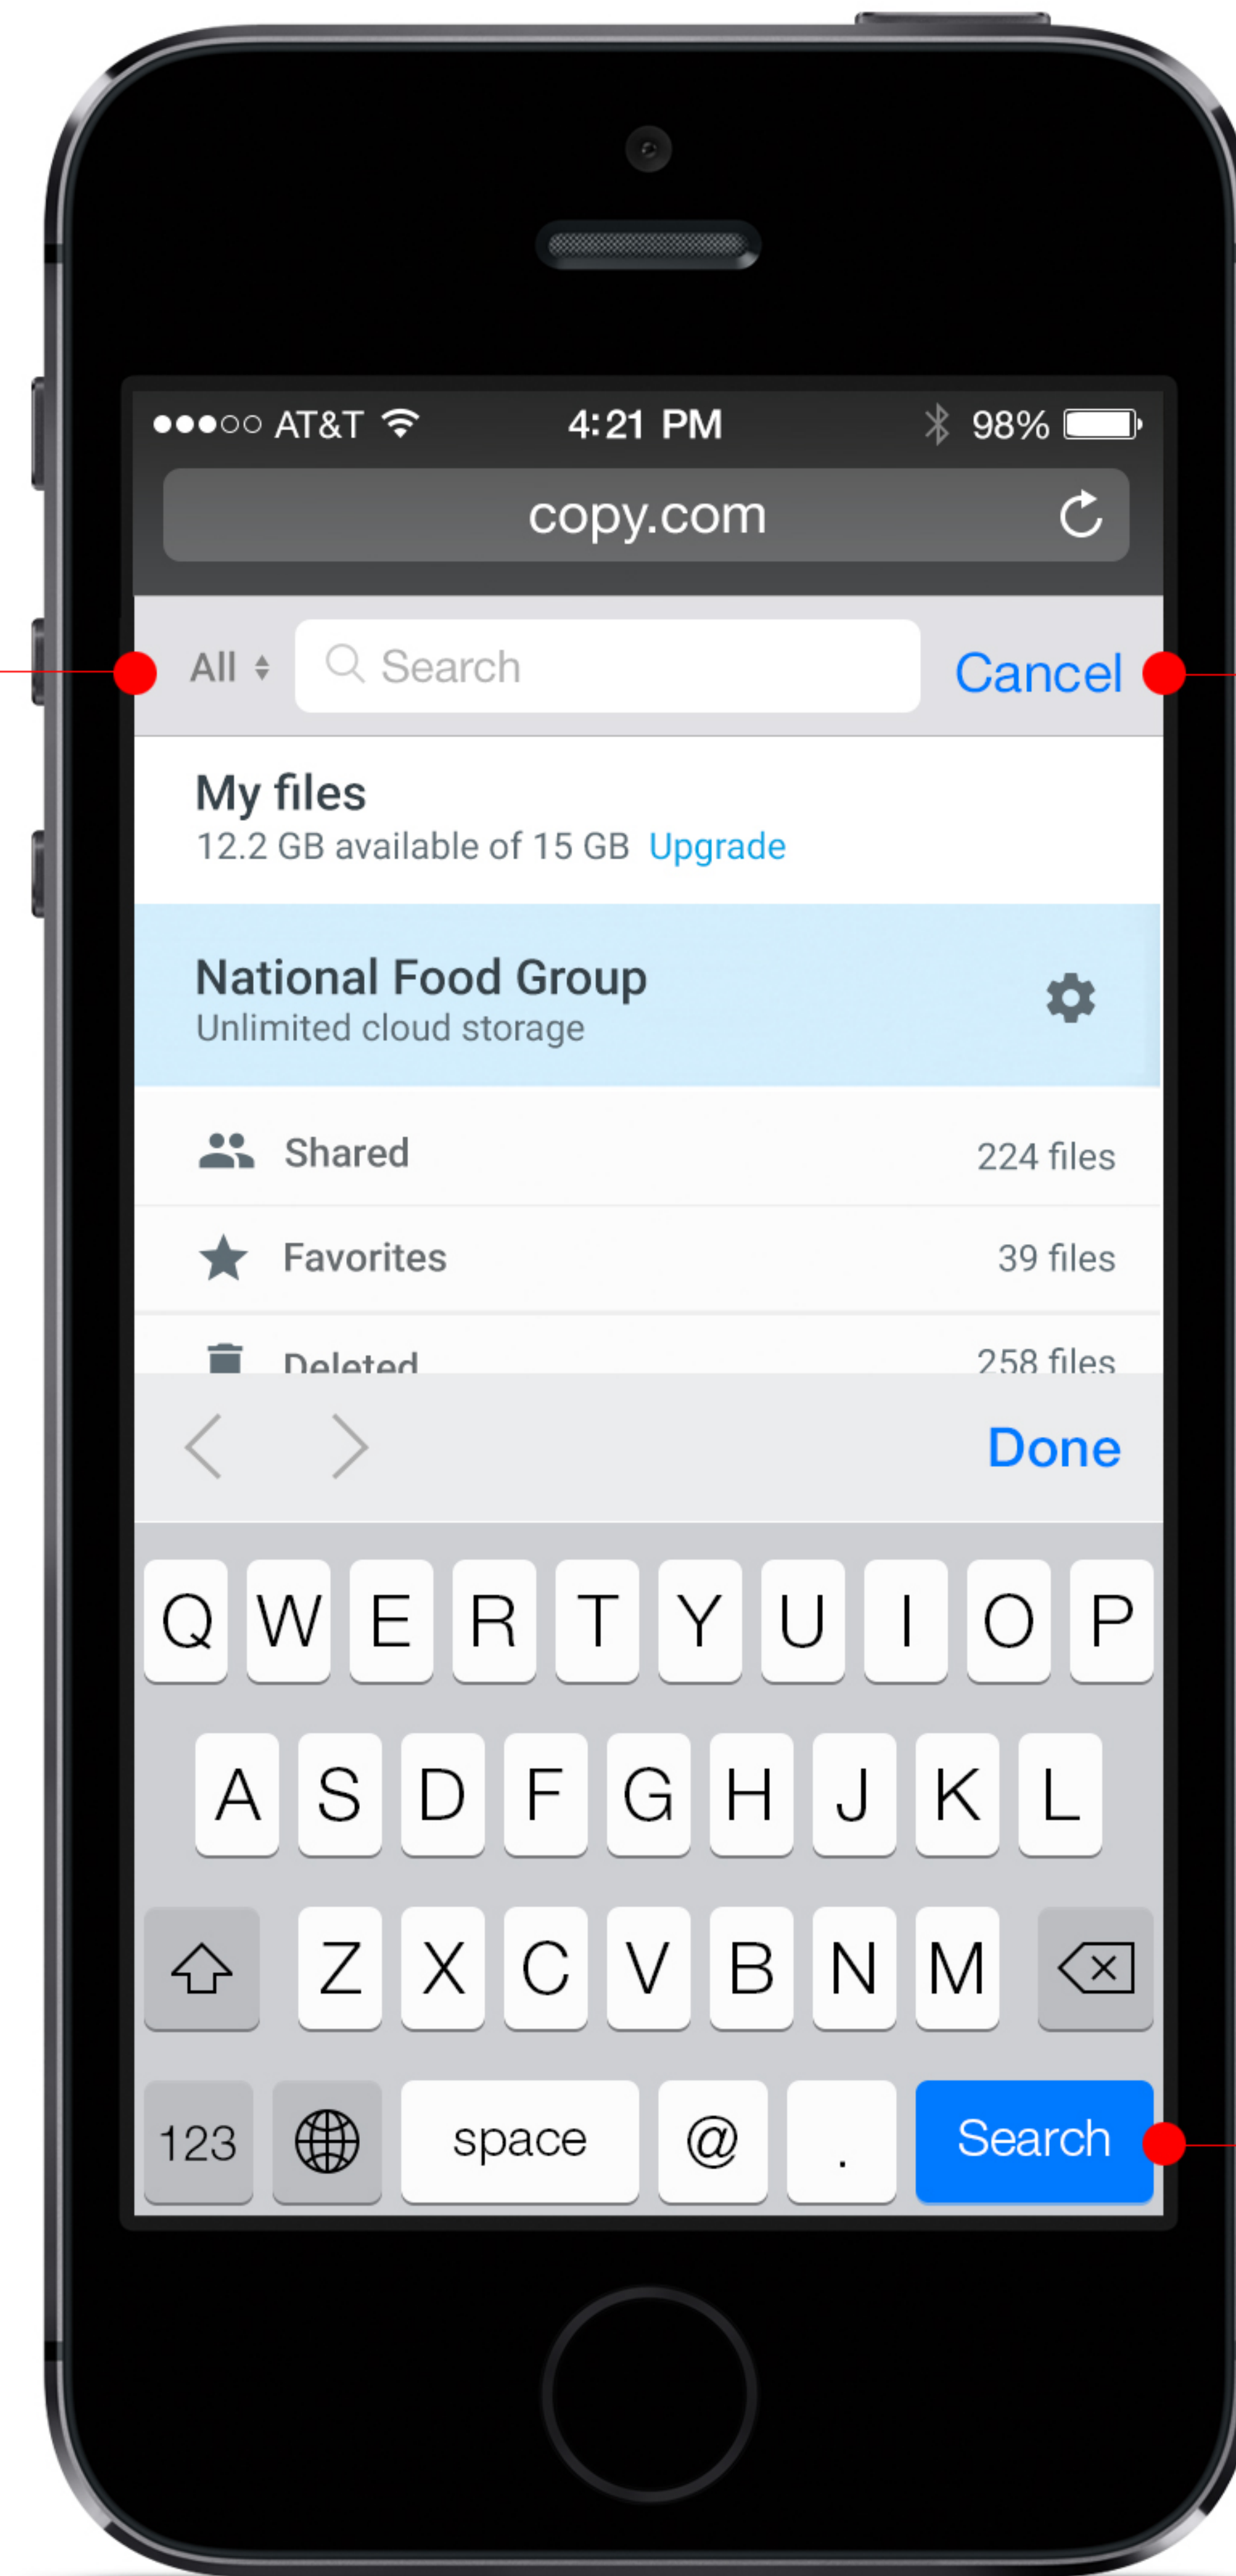

On tap, it closes the opened menus.

Home
Notifications
Create a company account
Your account
Your profile
Invite friends
View order history
Help
Sign out

File Management Menus

This block shows what file or folder is chosen.

Search

Home

On tap on "Search," the search box goes up and it displays the keyboard.

Tap on Search

On tap on "Cancel," it dismisses the keyboard and displays the top.

On tap on "Search," the results return alphabetically.

Search Results

On tap, it erases search keywords.

Indicate how many results return.

Search Area Selection

Home

On tap, customer can choose a search area.

Search Area Options

On tap, this popover closes immediately and change the option.

Search Results

Browsing

Home

First Column

Visually indicate how deep it is. It has to be subtle.

When selected, indicate it with the blue color during transition.

Second Column

Landscape View