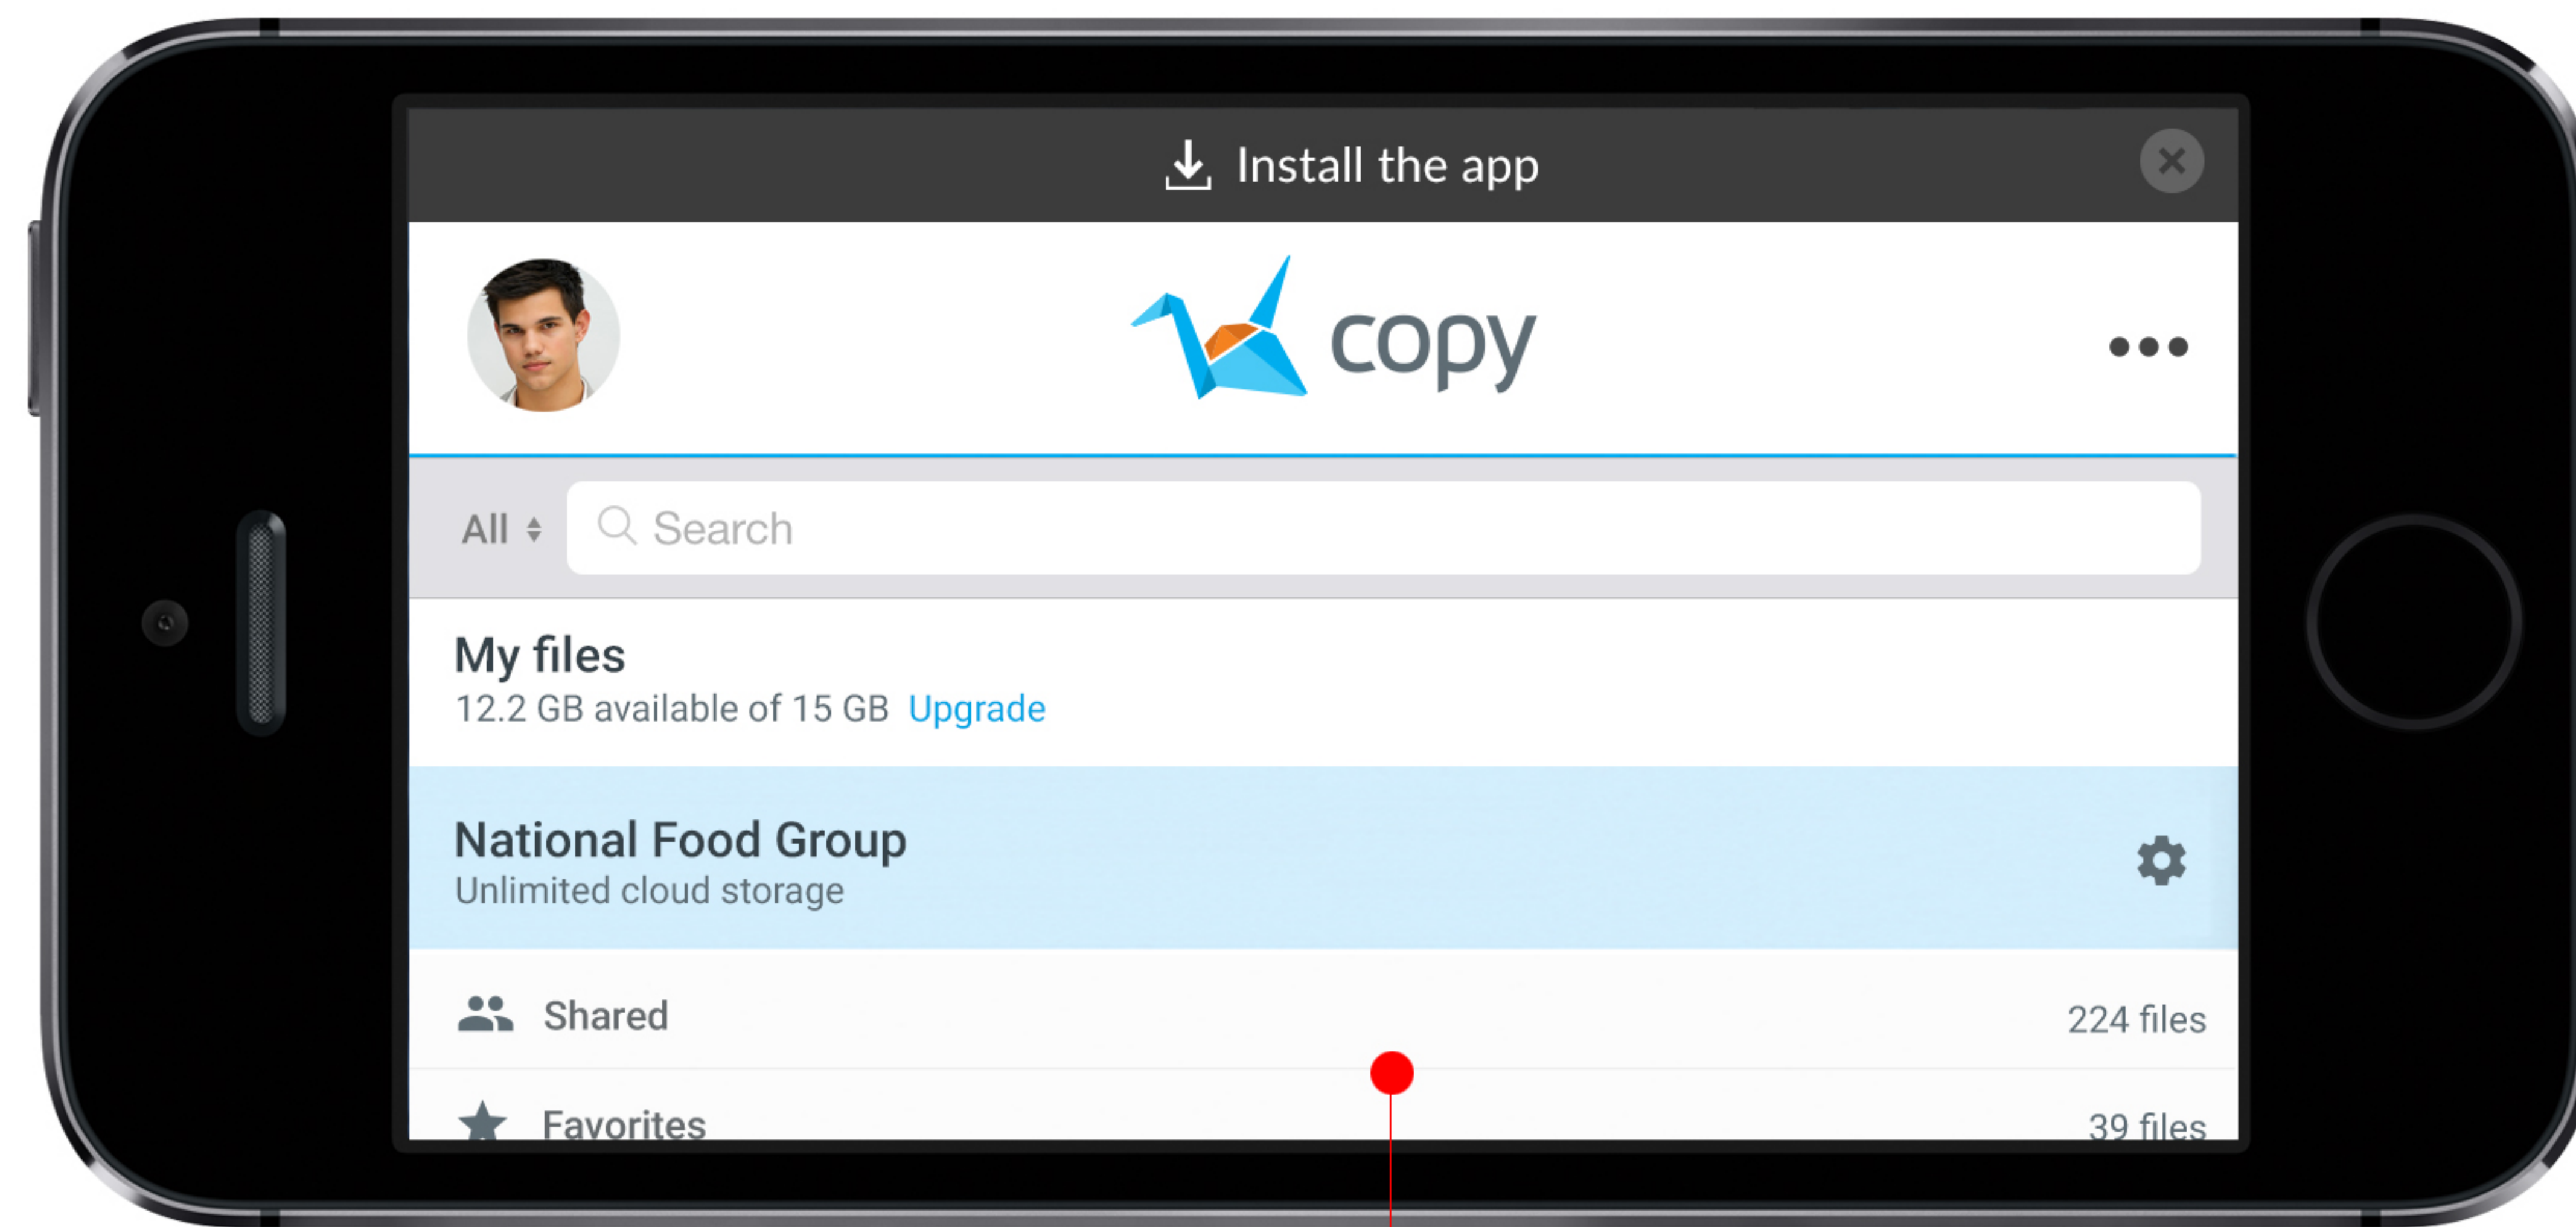

Search Results

On tap, it erases search keywords.

Indicate how many results return.

Search Area Selection

Home

On tap, customer can choose a search area.

Search Area Options

On tap, this popover closes immediately and change the option.

Search Results

Browsing

Home

First Column

Visually indicate how deep it is. It has to be subtle.

When selected, indicate it with the blue color during transition.

Second Column

Landscape View

Home

Popover

Display all components fit in the screen as shown.