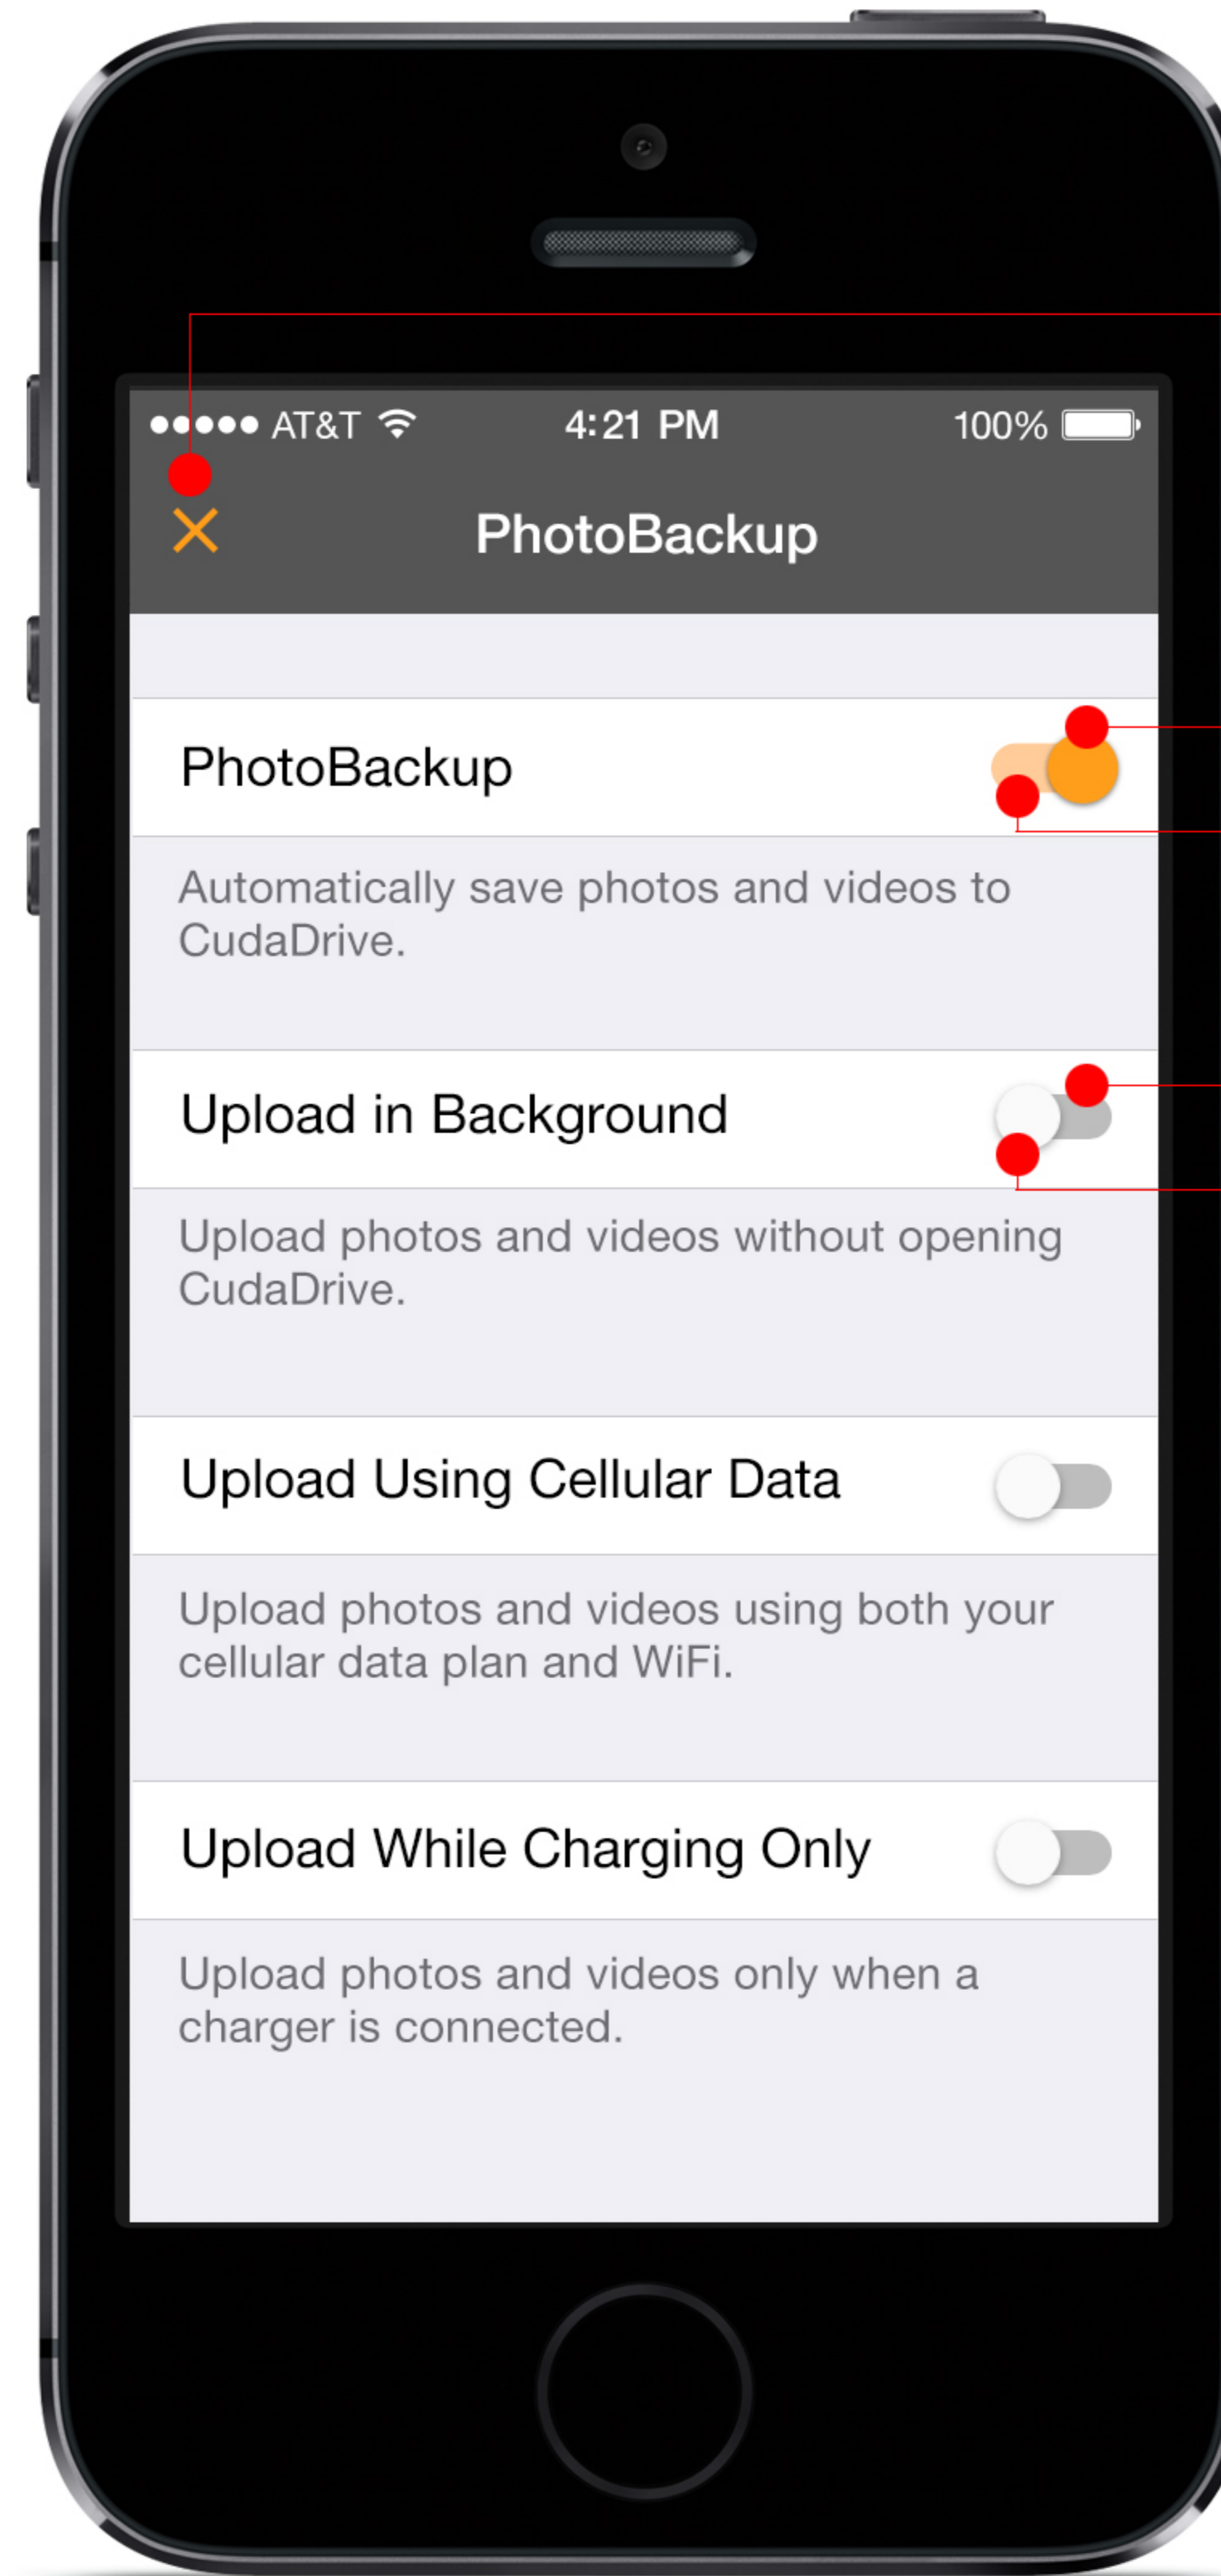

#636363

#636363

After sign-in

#555555

#DDDDDD

#CCCCCC

#FF9E1B

#959595

Menu

#F7F7F7

#929292

#D6D6D6

#FFFFFF

iPhone 2 - Native

Settings

#FF9E1B

#000000

PhotoBackup

#959595

#FF9E1B

#FFCC99

#BDBDBD

#FFCC99

Android 1 - Native

Before sign-in

Create an account

Menu

Android 2 - Native

Basic screen

Popover