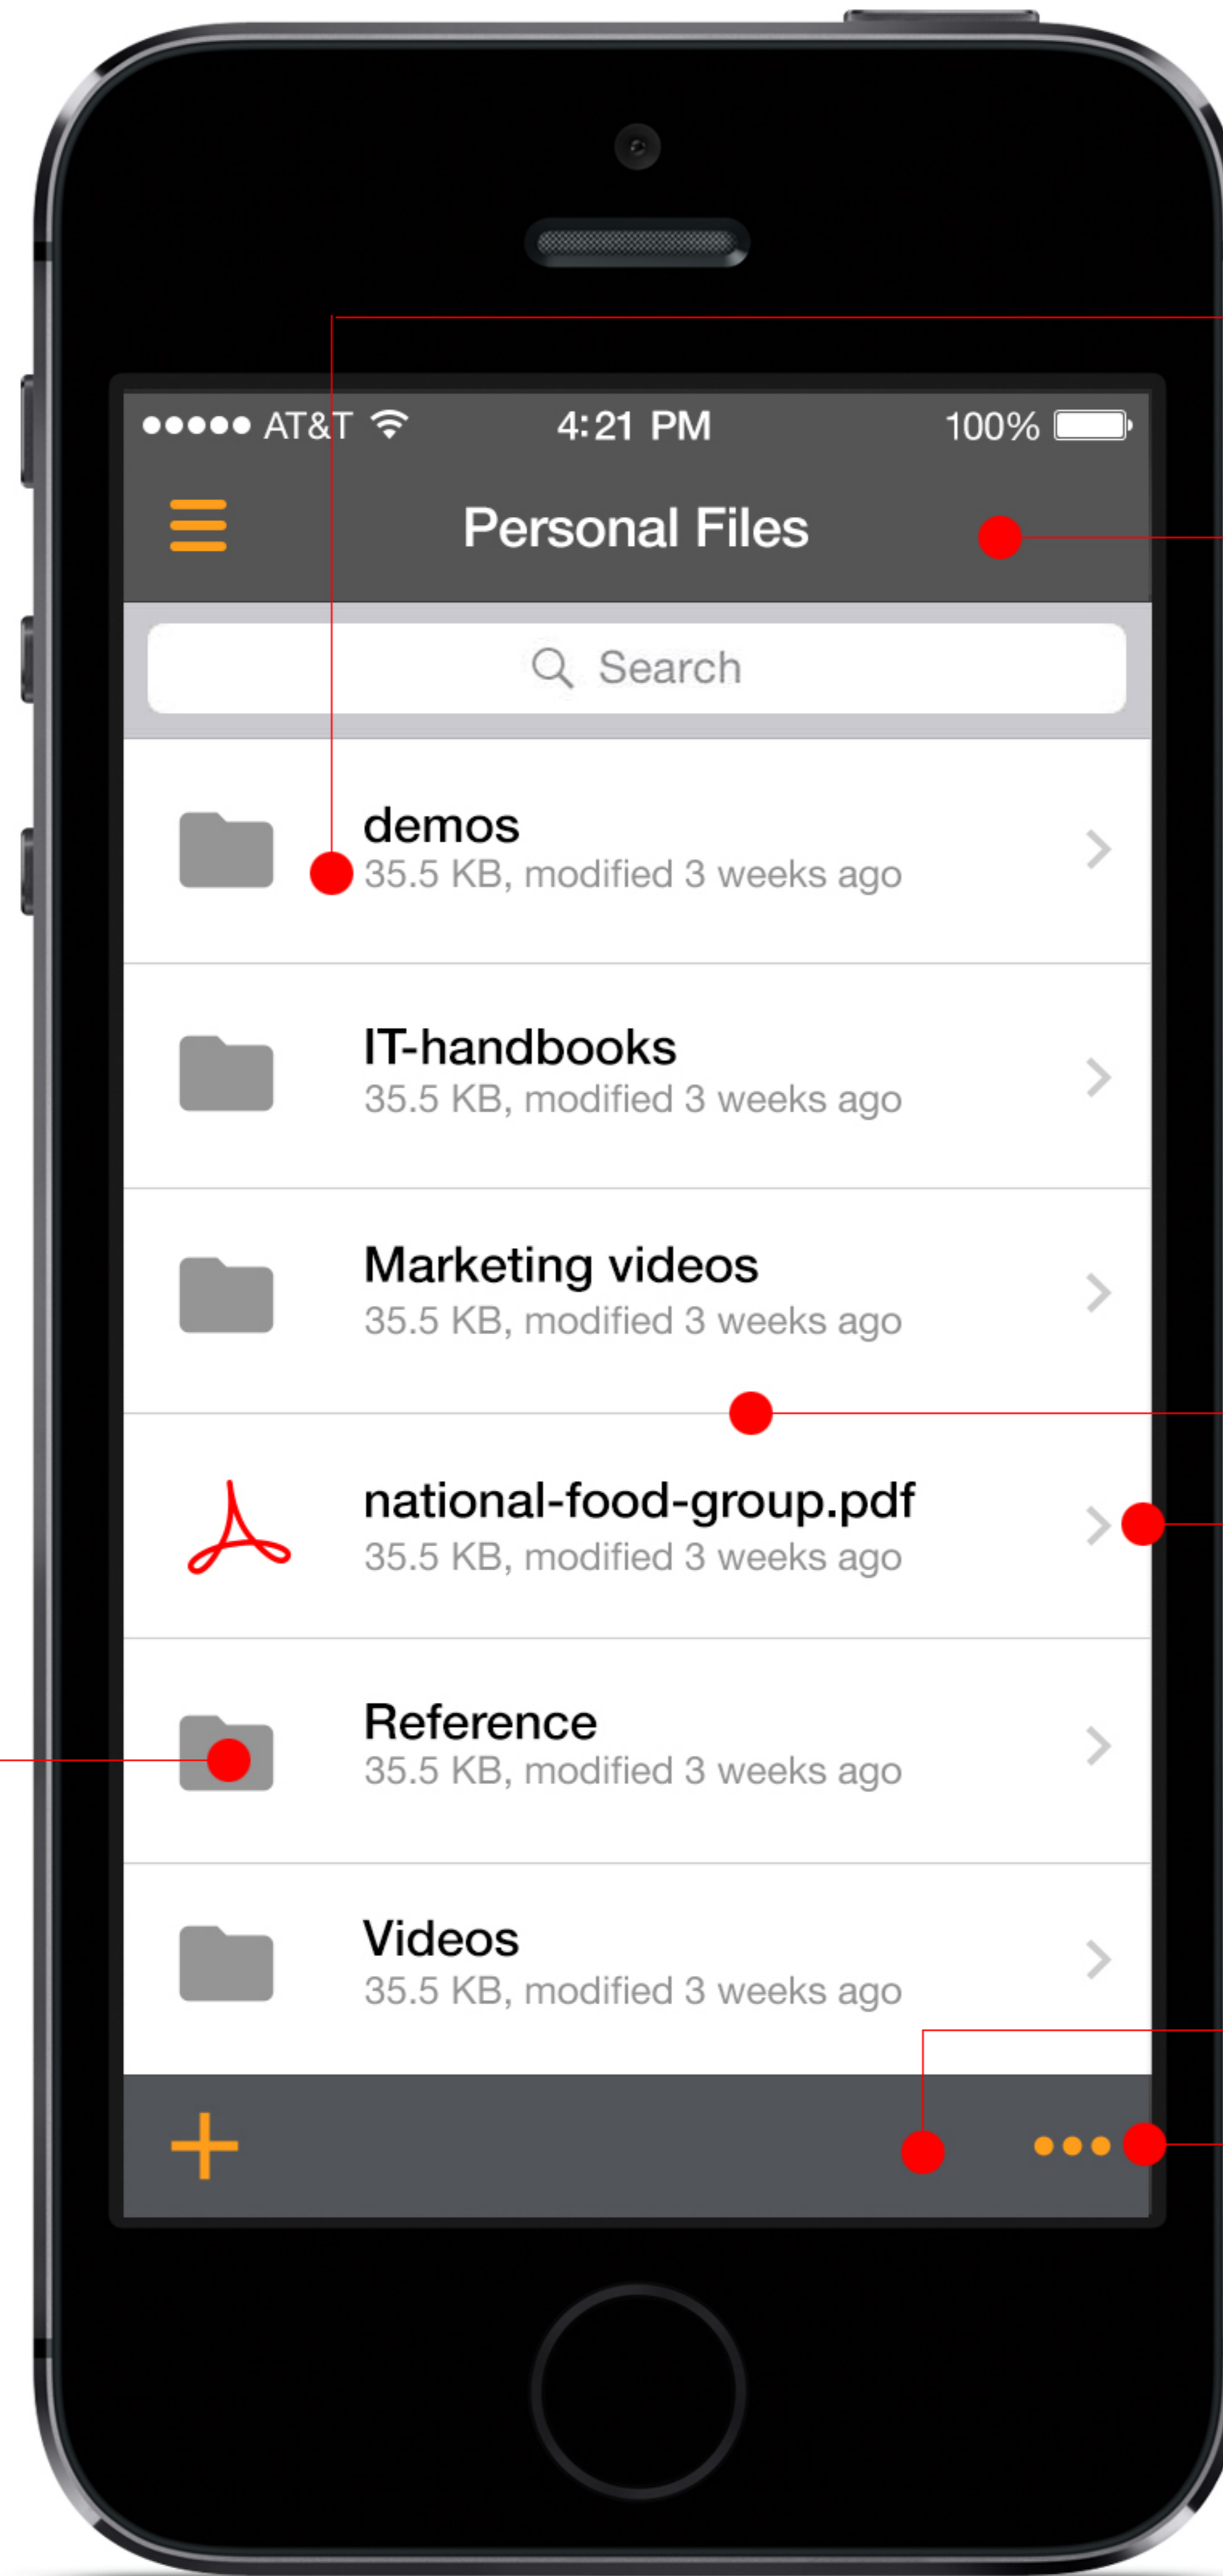

CudaDrive

Mobile Branding v1

PREPARED BY ETHAN KIM • LAST UPDATED ON JULY 13, 2015

iPhone 1 - Native

Before sign-in

#FFFFFF

#898989

#DDDDDD

#636363

#636363

After sign-in

#555555

#DDDDDD

#CCCCCC

#FF9E1B

#959595

Menu

#F7F7F7

#929292

#D6D6D6

#FFFFFF

iPhone 2 - Native

Settings

#FF9E1B

Before sign-in

Create an account

Menu

Android 2 - Native

Basic screen

Popover