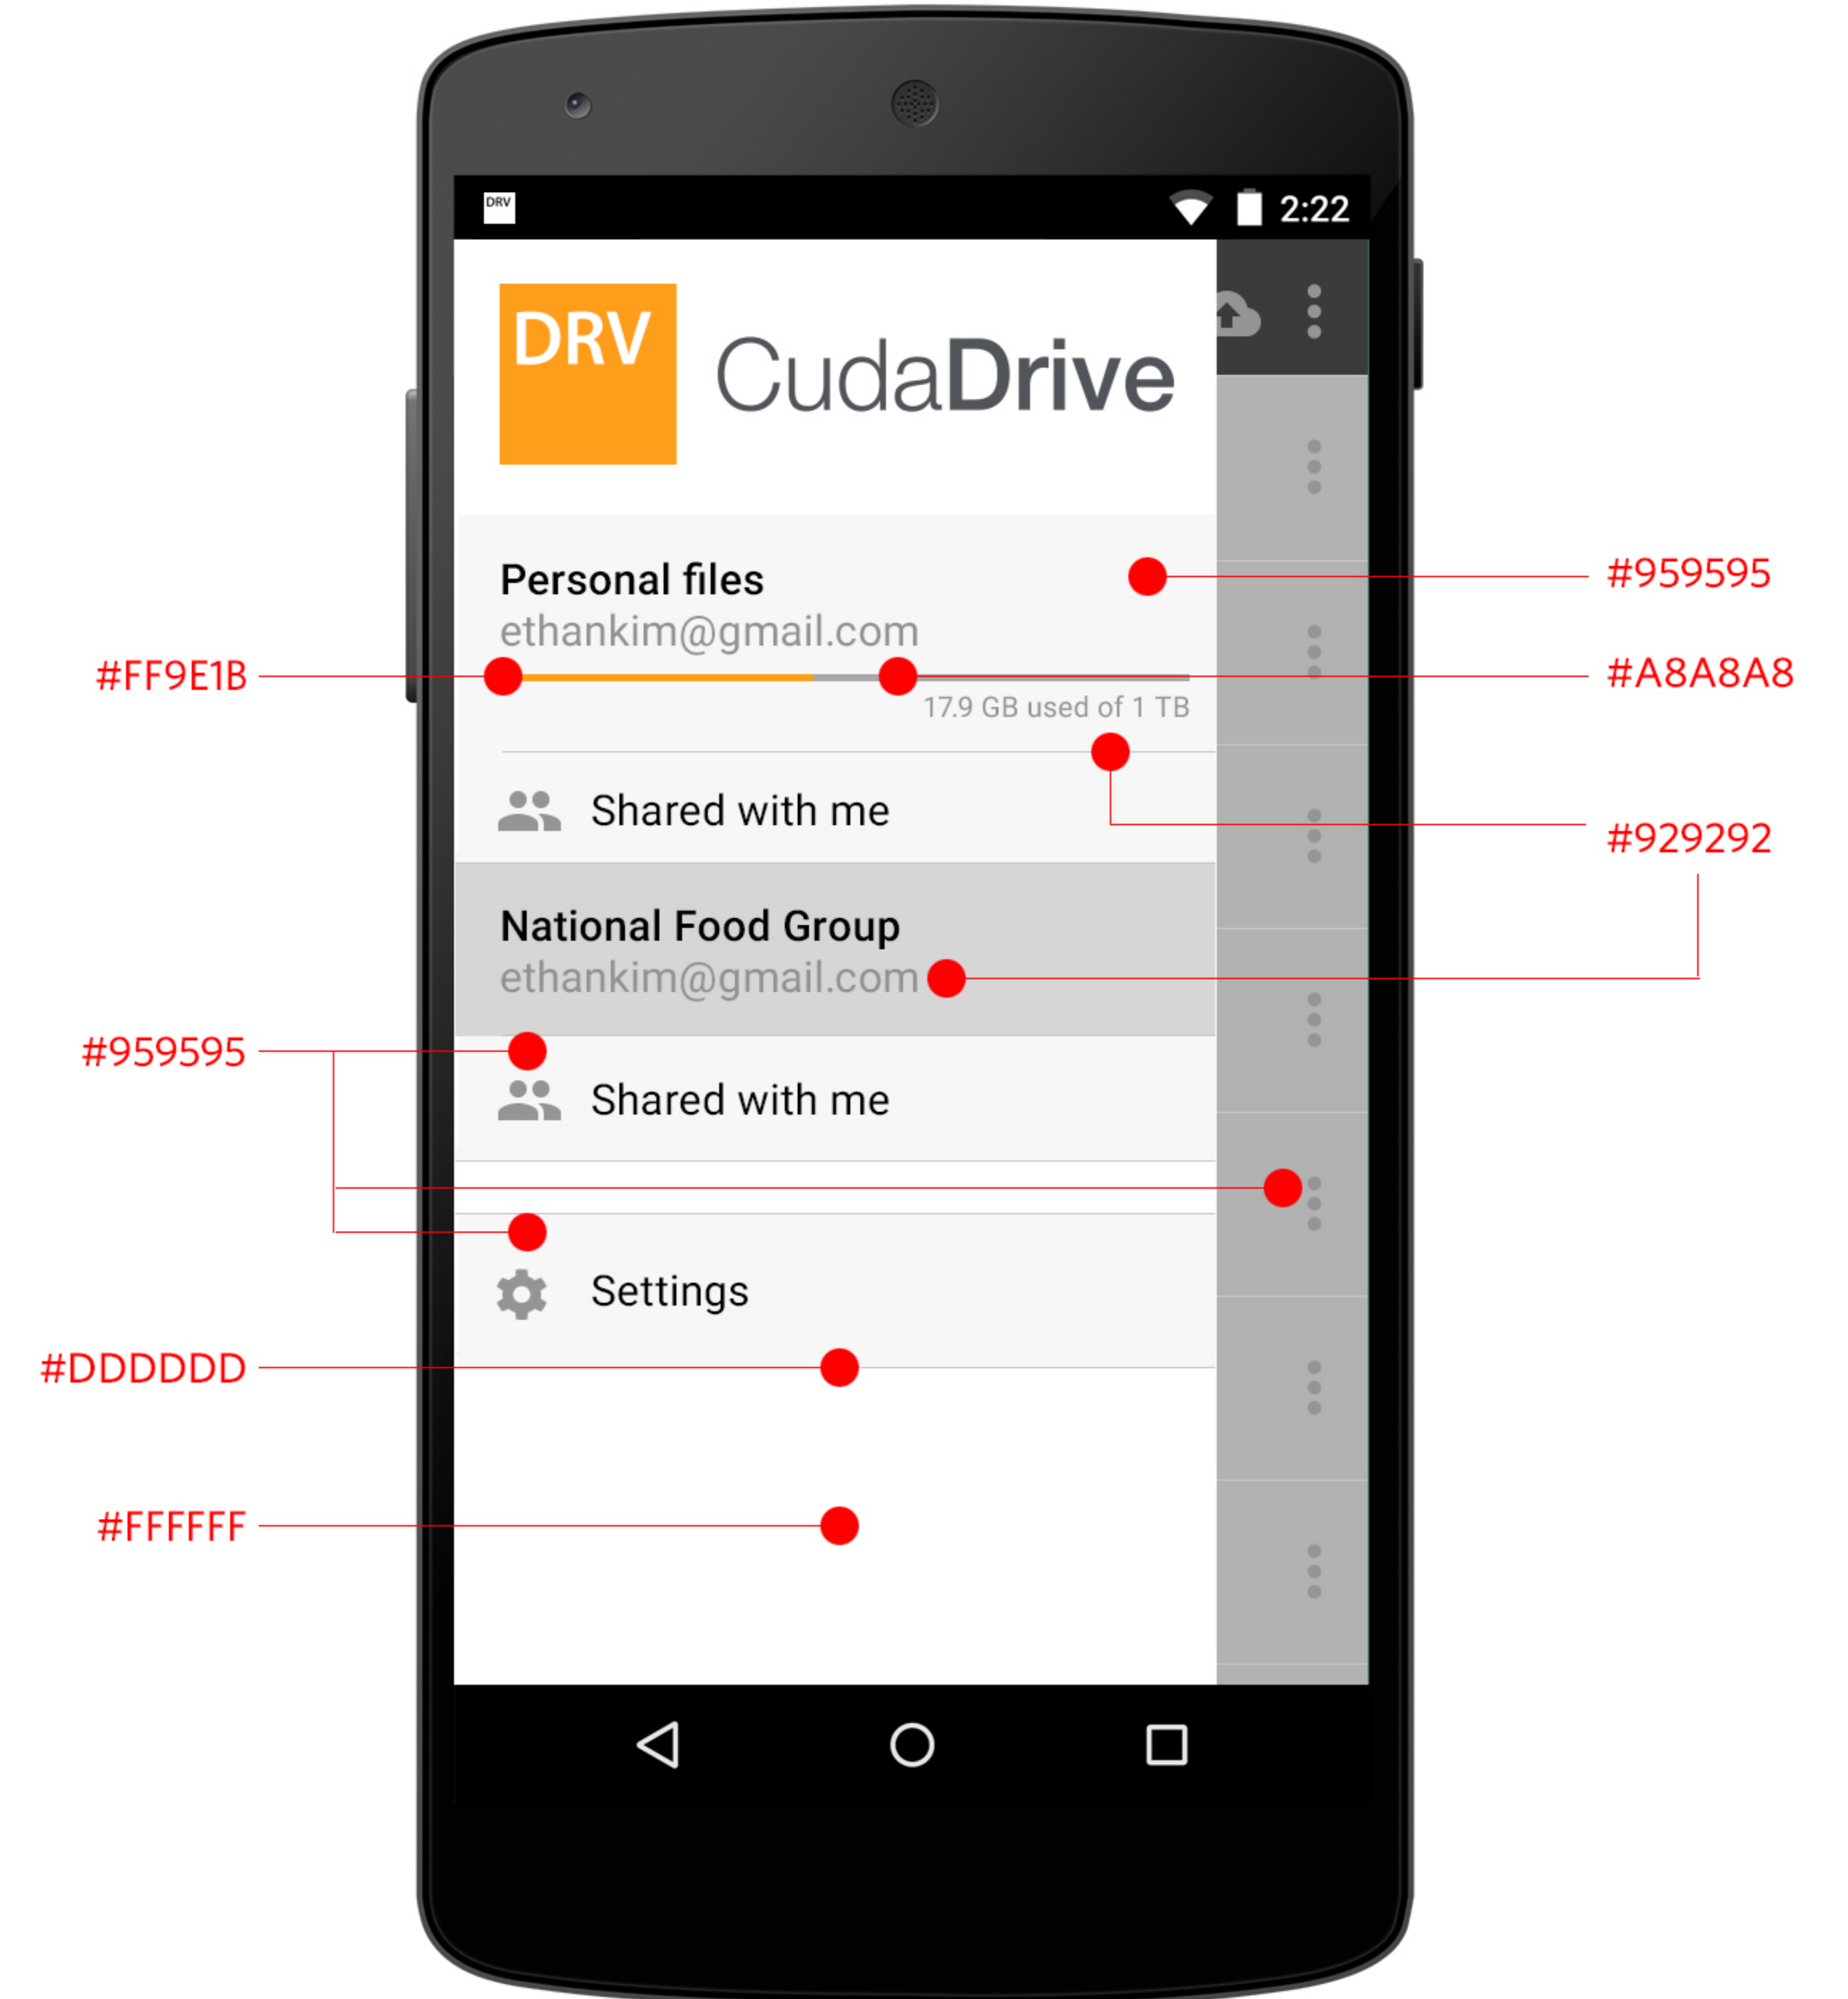

Menu

#F7F7F7

#929292

#D6D6D6

#FFFFFF

iPhone 2 - Native

Settings

#FF9E1B

#000000

PhotoBackup

#959595

#FF9E1B

#FFCC99

#BDBDBD

#FFCC99

Android 1 - Native

Before sign-in

Create an account

Menu

Android 2 - Native

Basic screen

Popover