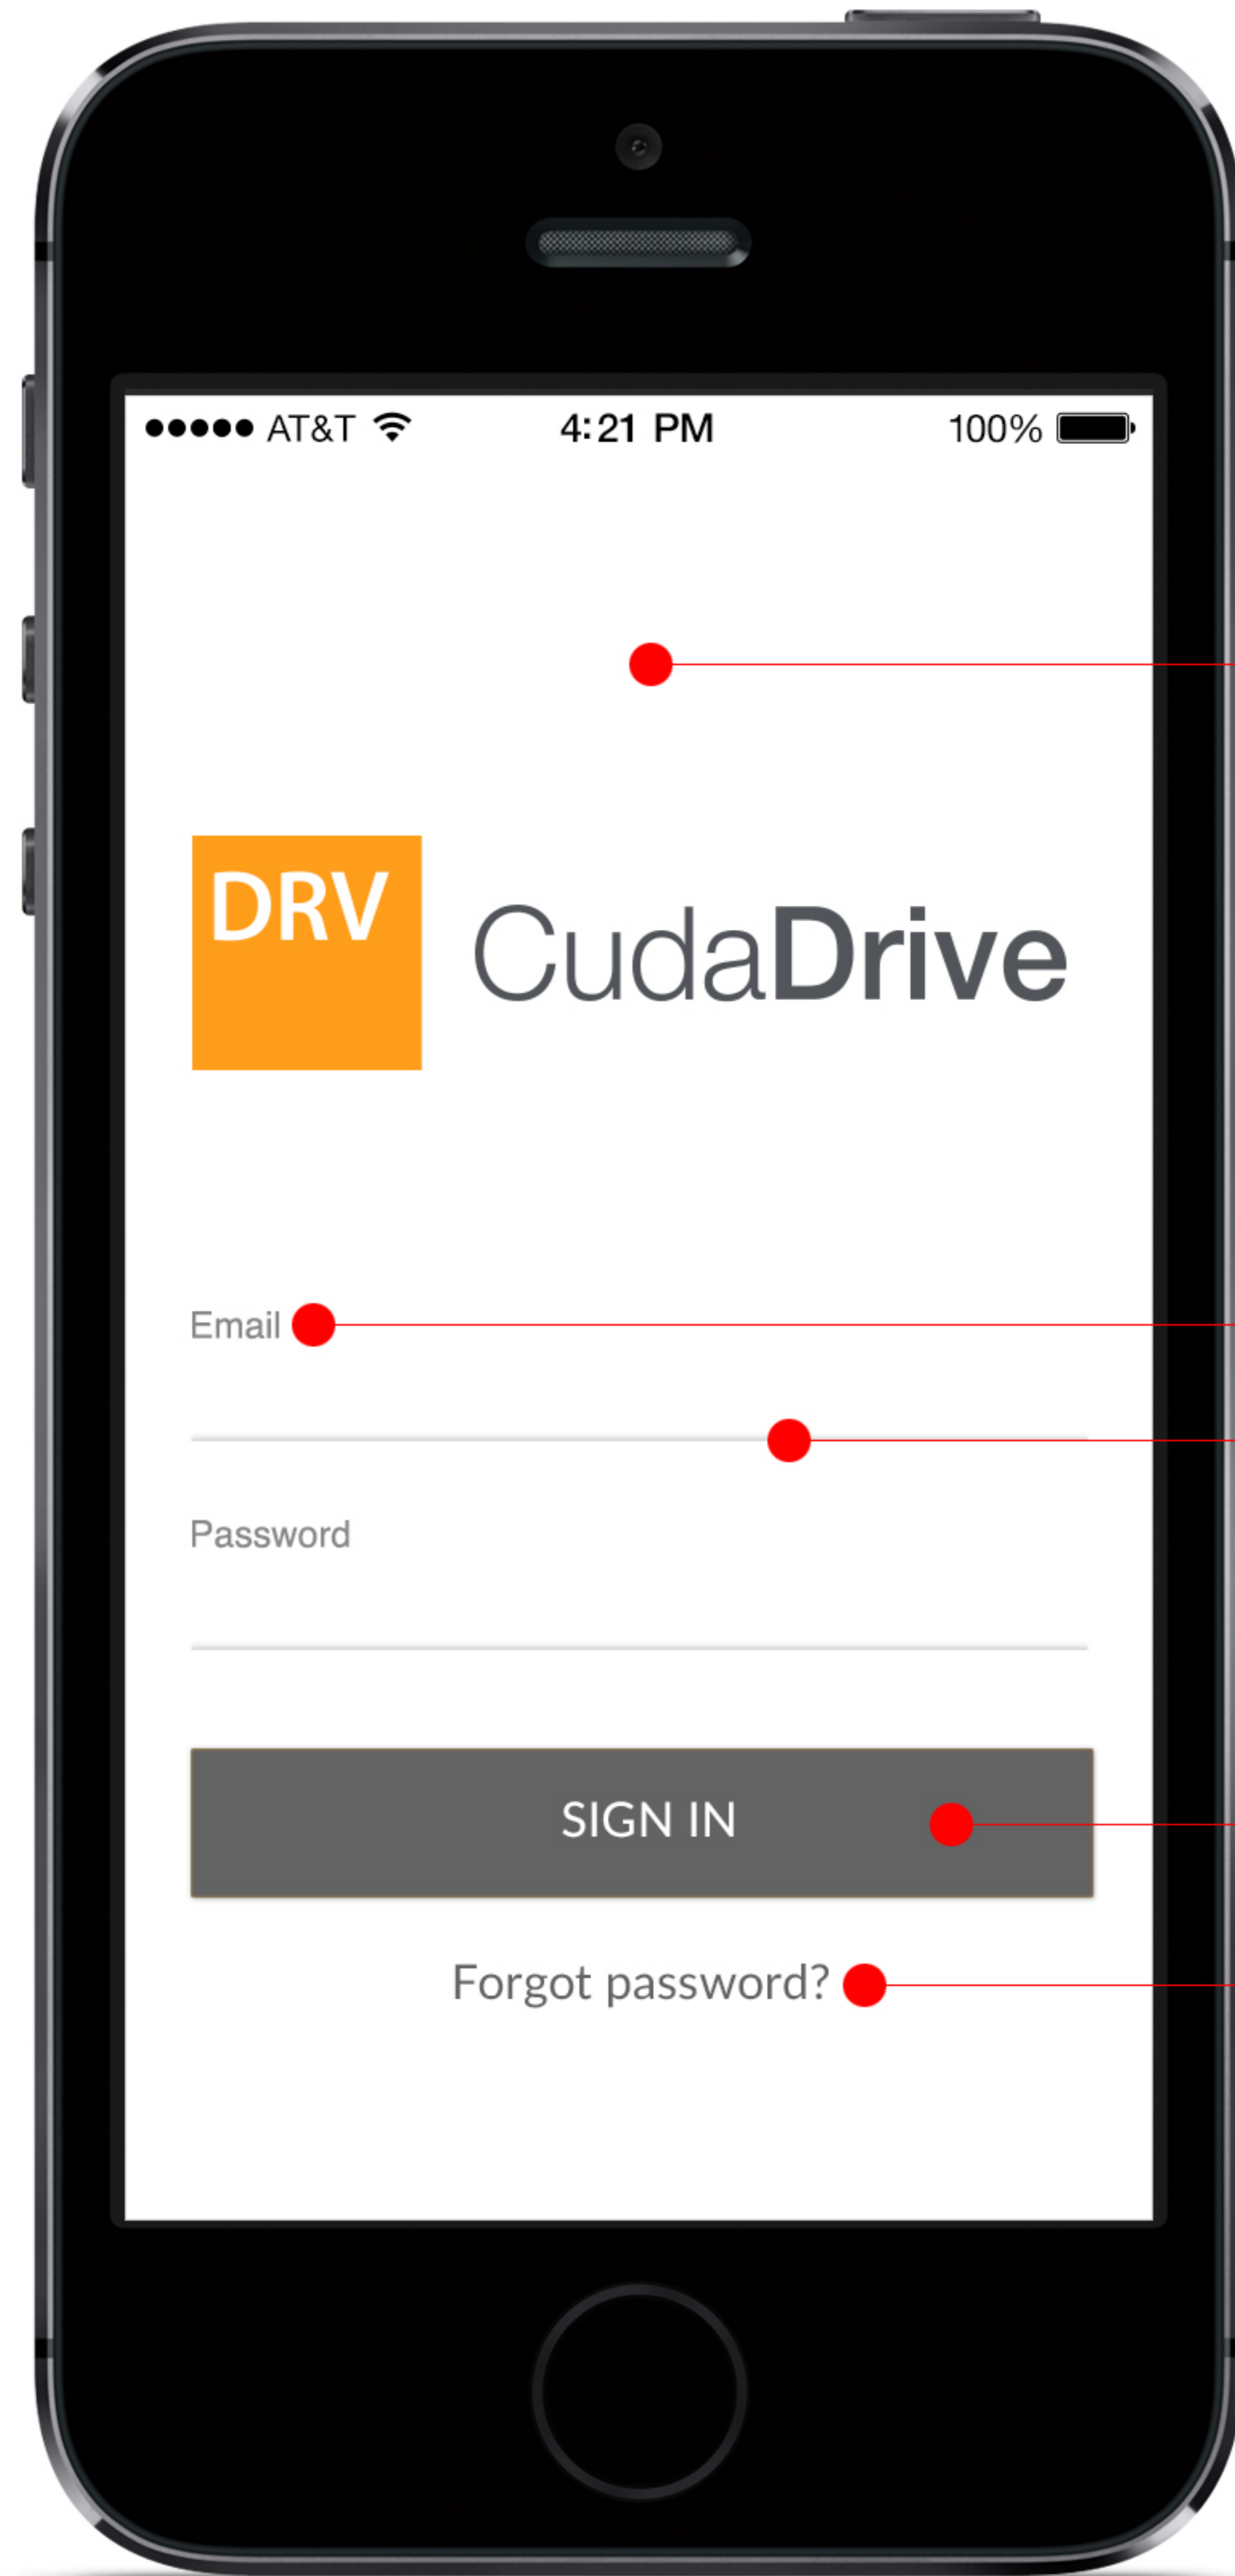

CudaDrive

Mobile Branding v1

PREPARED BY ETHAN KIM • LAST UPDATED ON JULY 13, 2015

iPhone 1 - Native

Before sign-in

#FFFFFF

#898989

#DDDDDD

#636363

#636363

After sign-in

#555555

#DDDDDD

#CCCCCC

#FF9E1B

#959595