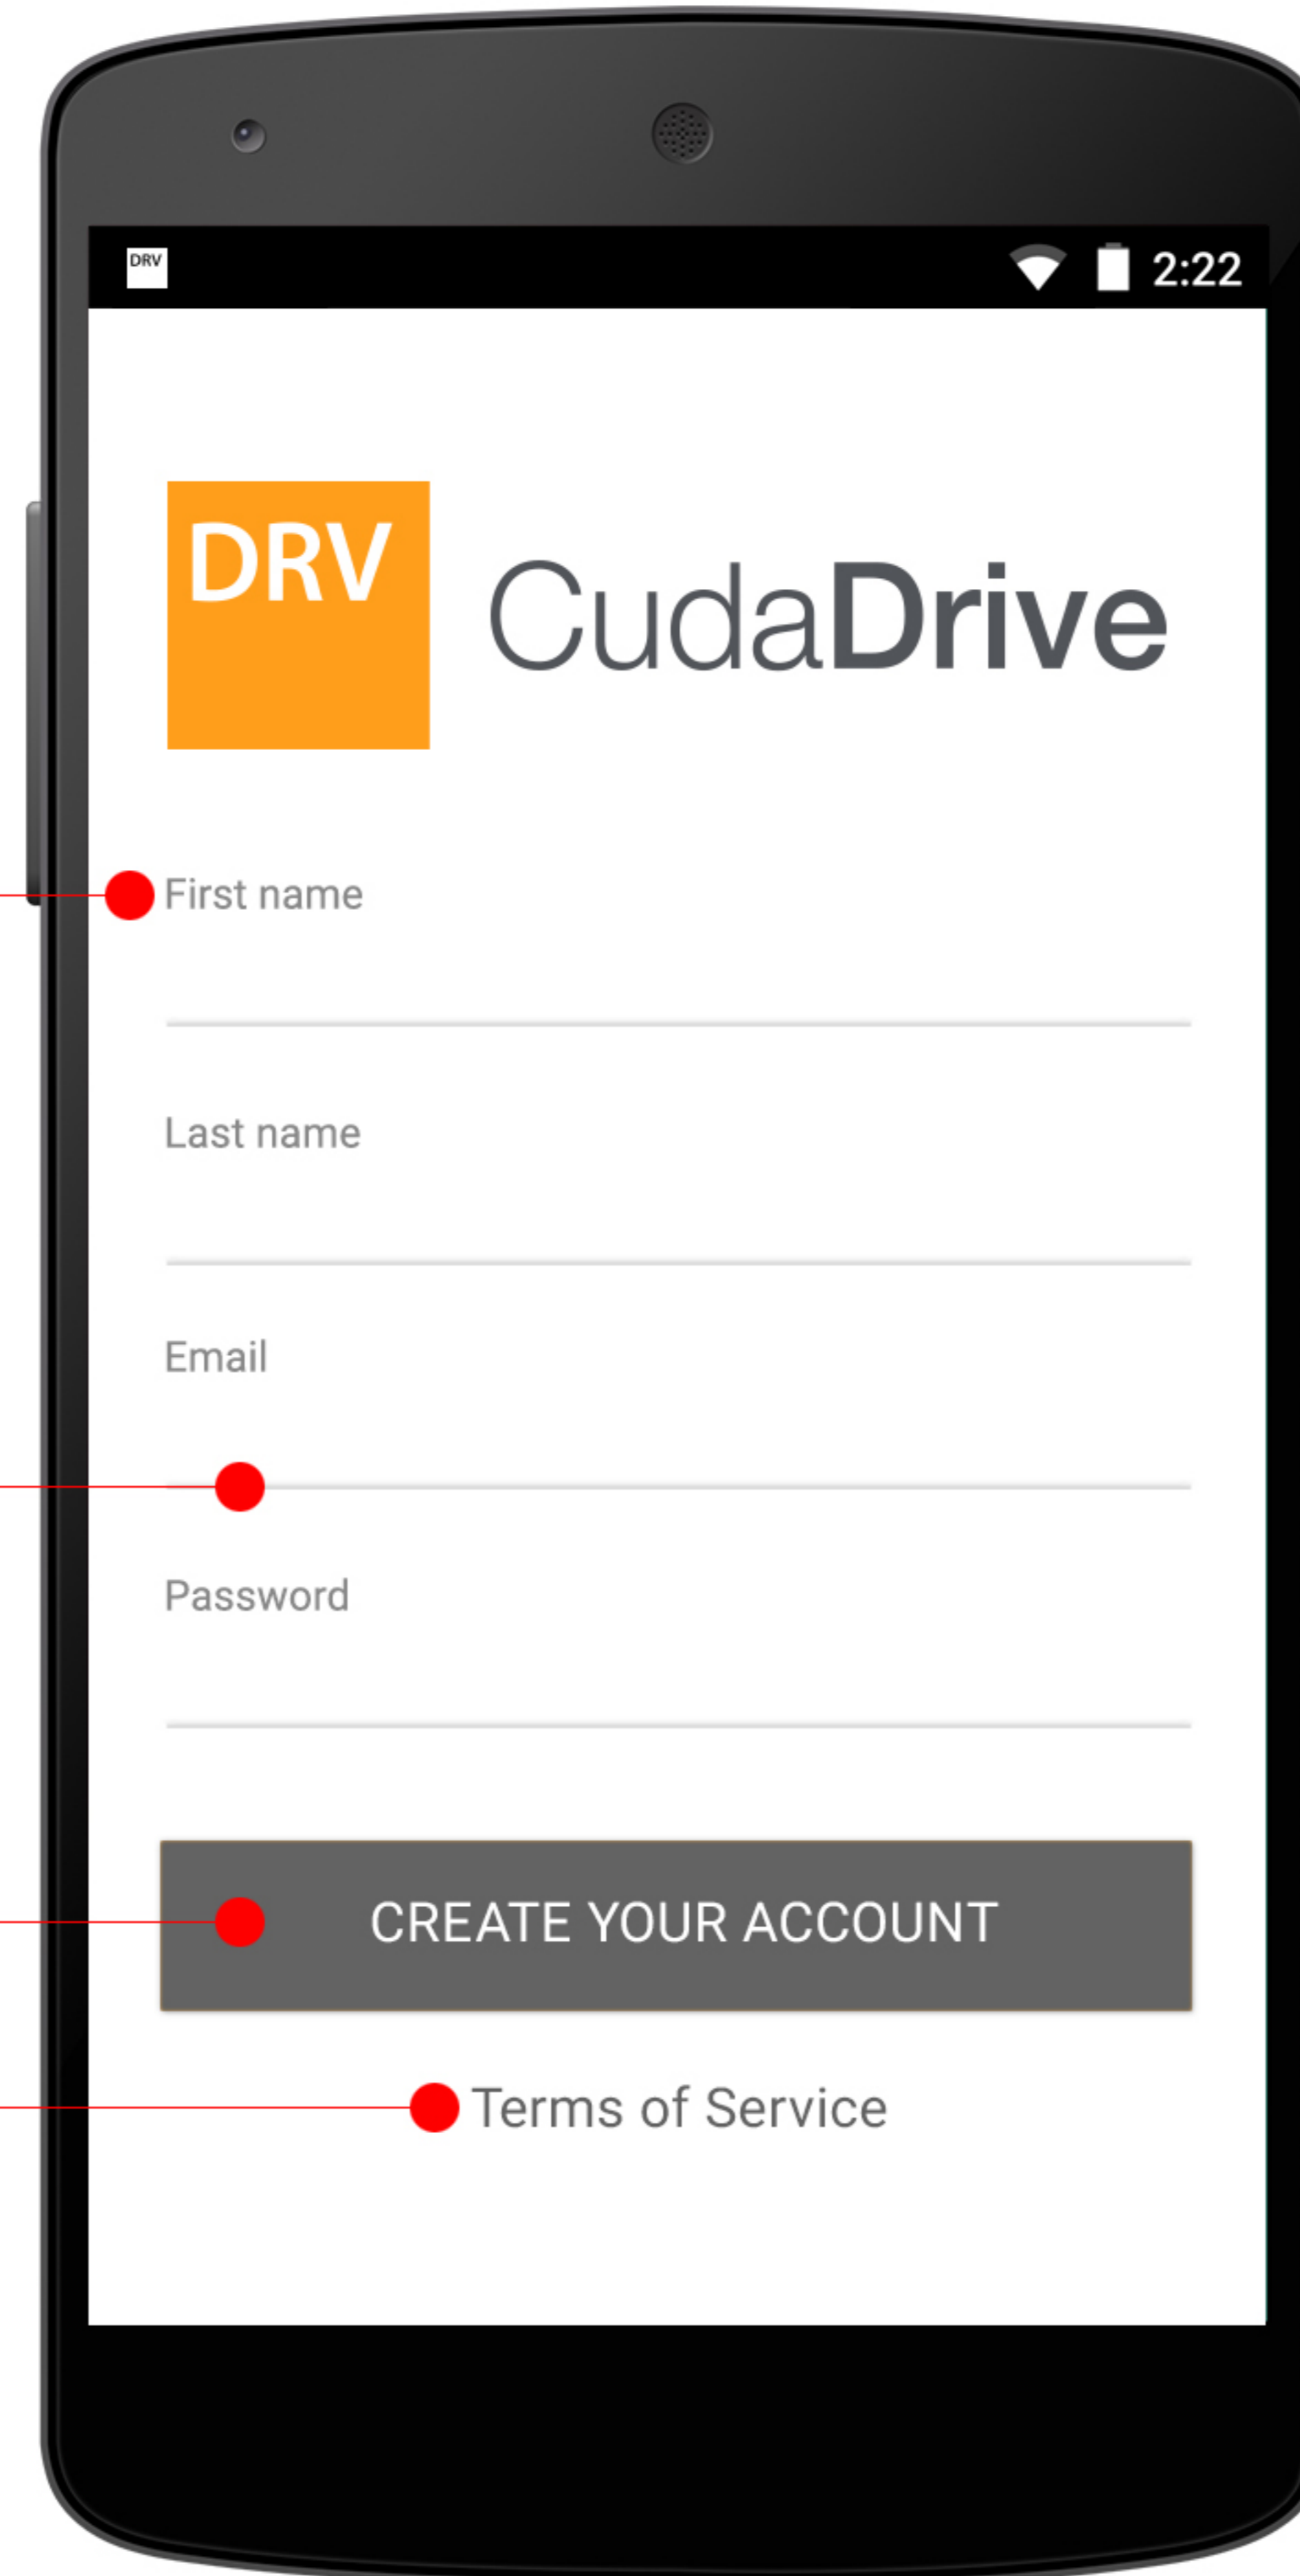

#000000

PhotoBackup

#959595

#FF9E1B

#FFCC99

#BDBDBD

#FFCC99

Android 1 - Native

Before sign-in

Create an account

Menu

Android 2 - Native

Basic screen

Popover