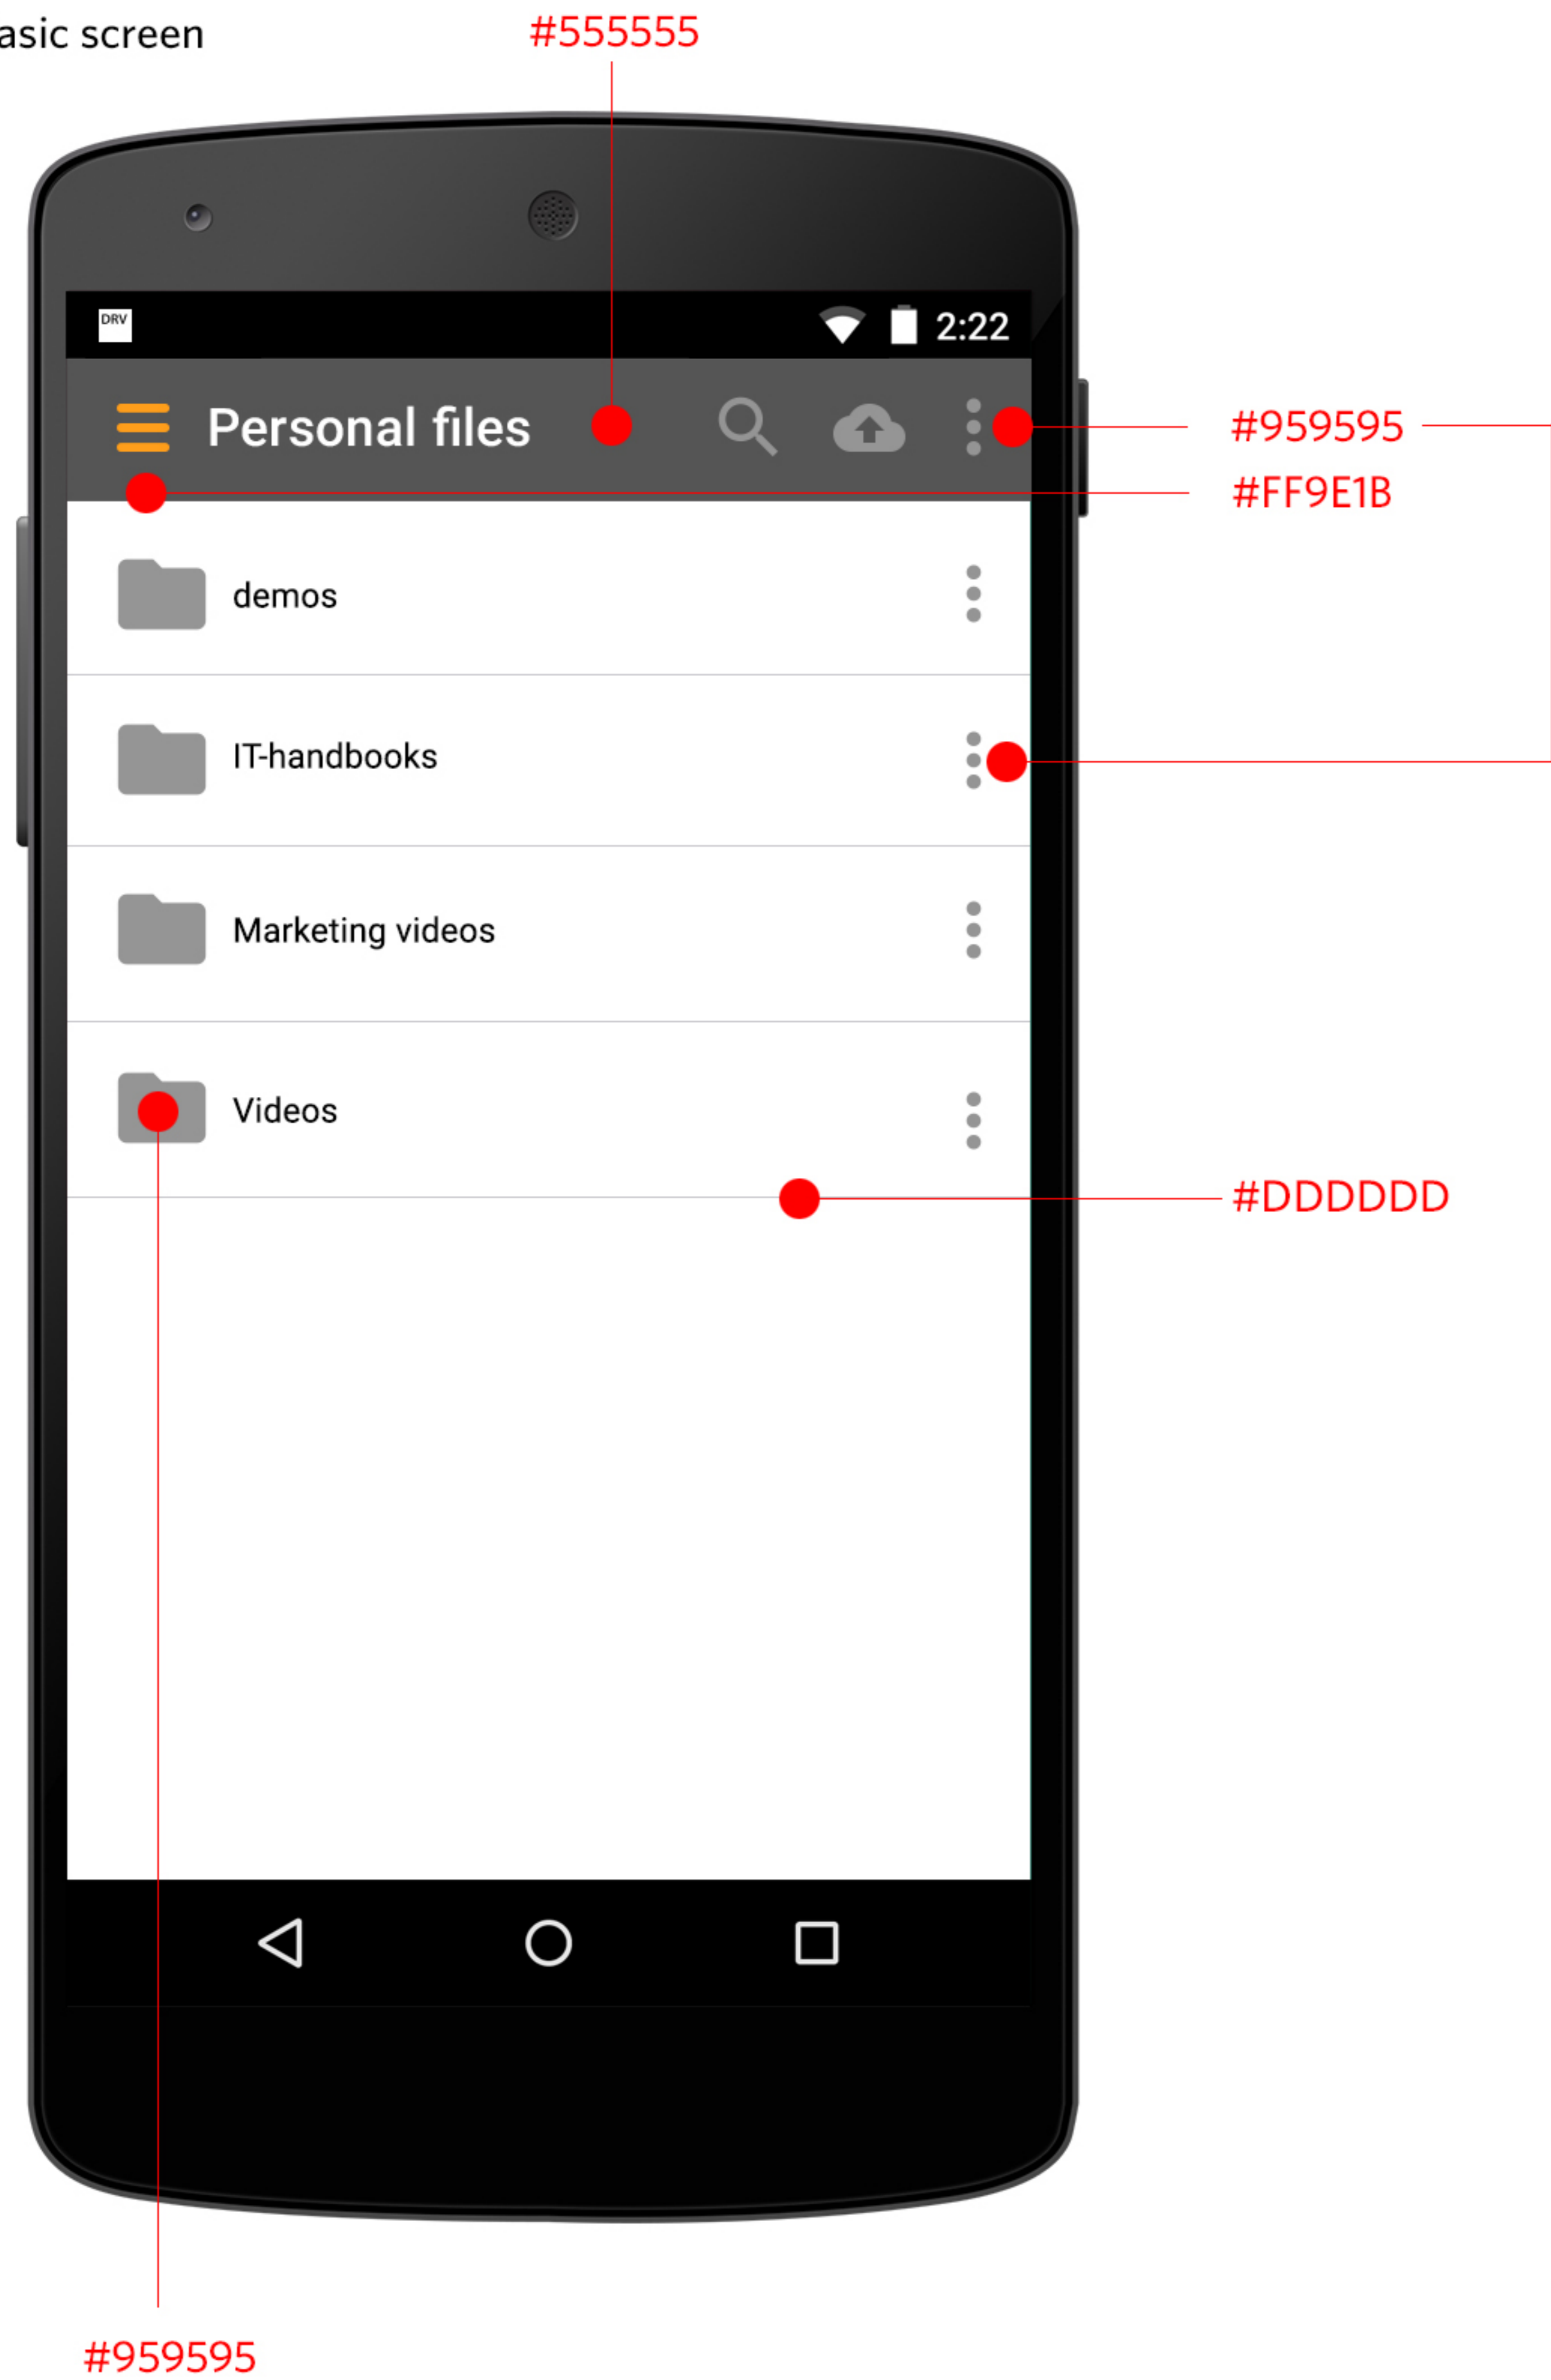

Menu

#F7F7F7

#929292

#D6D6D6

#FFFFFF

iPhone 2 - Native

Settings

#FF9E1B

#000000

PhotoBackup

#959595

#FF9E1B

#FFCC99

#BDBDBD

#FFCC99

Android 1 - Native

Before sign-in

Create an account

Menu

Android 2 - Native

Basic screen

Popover