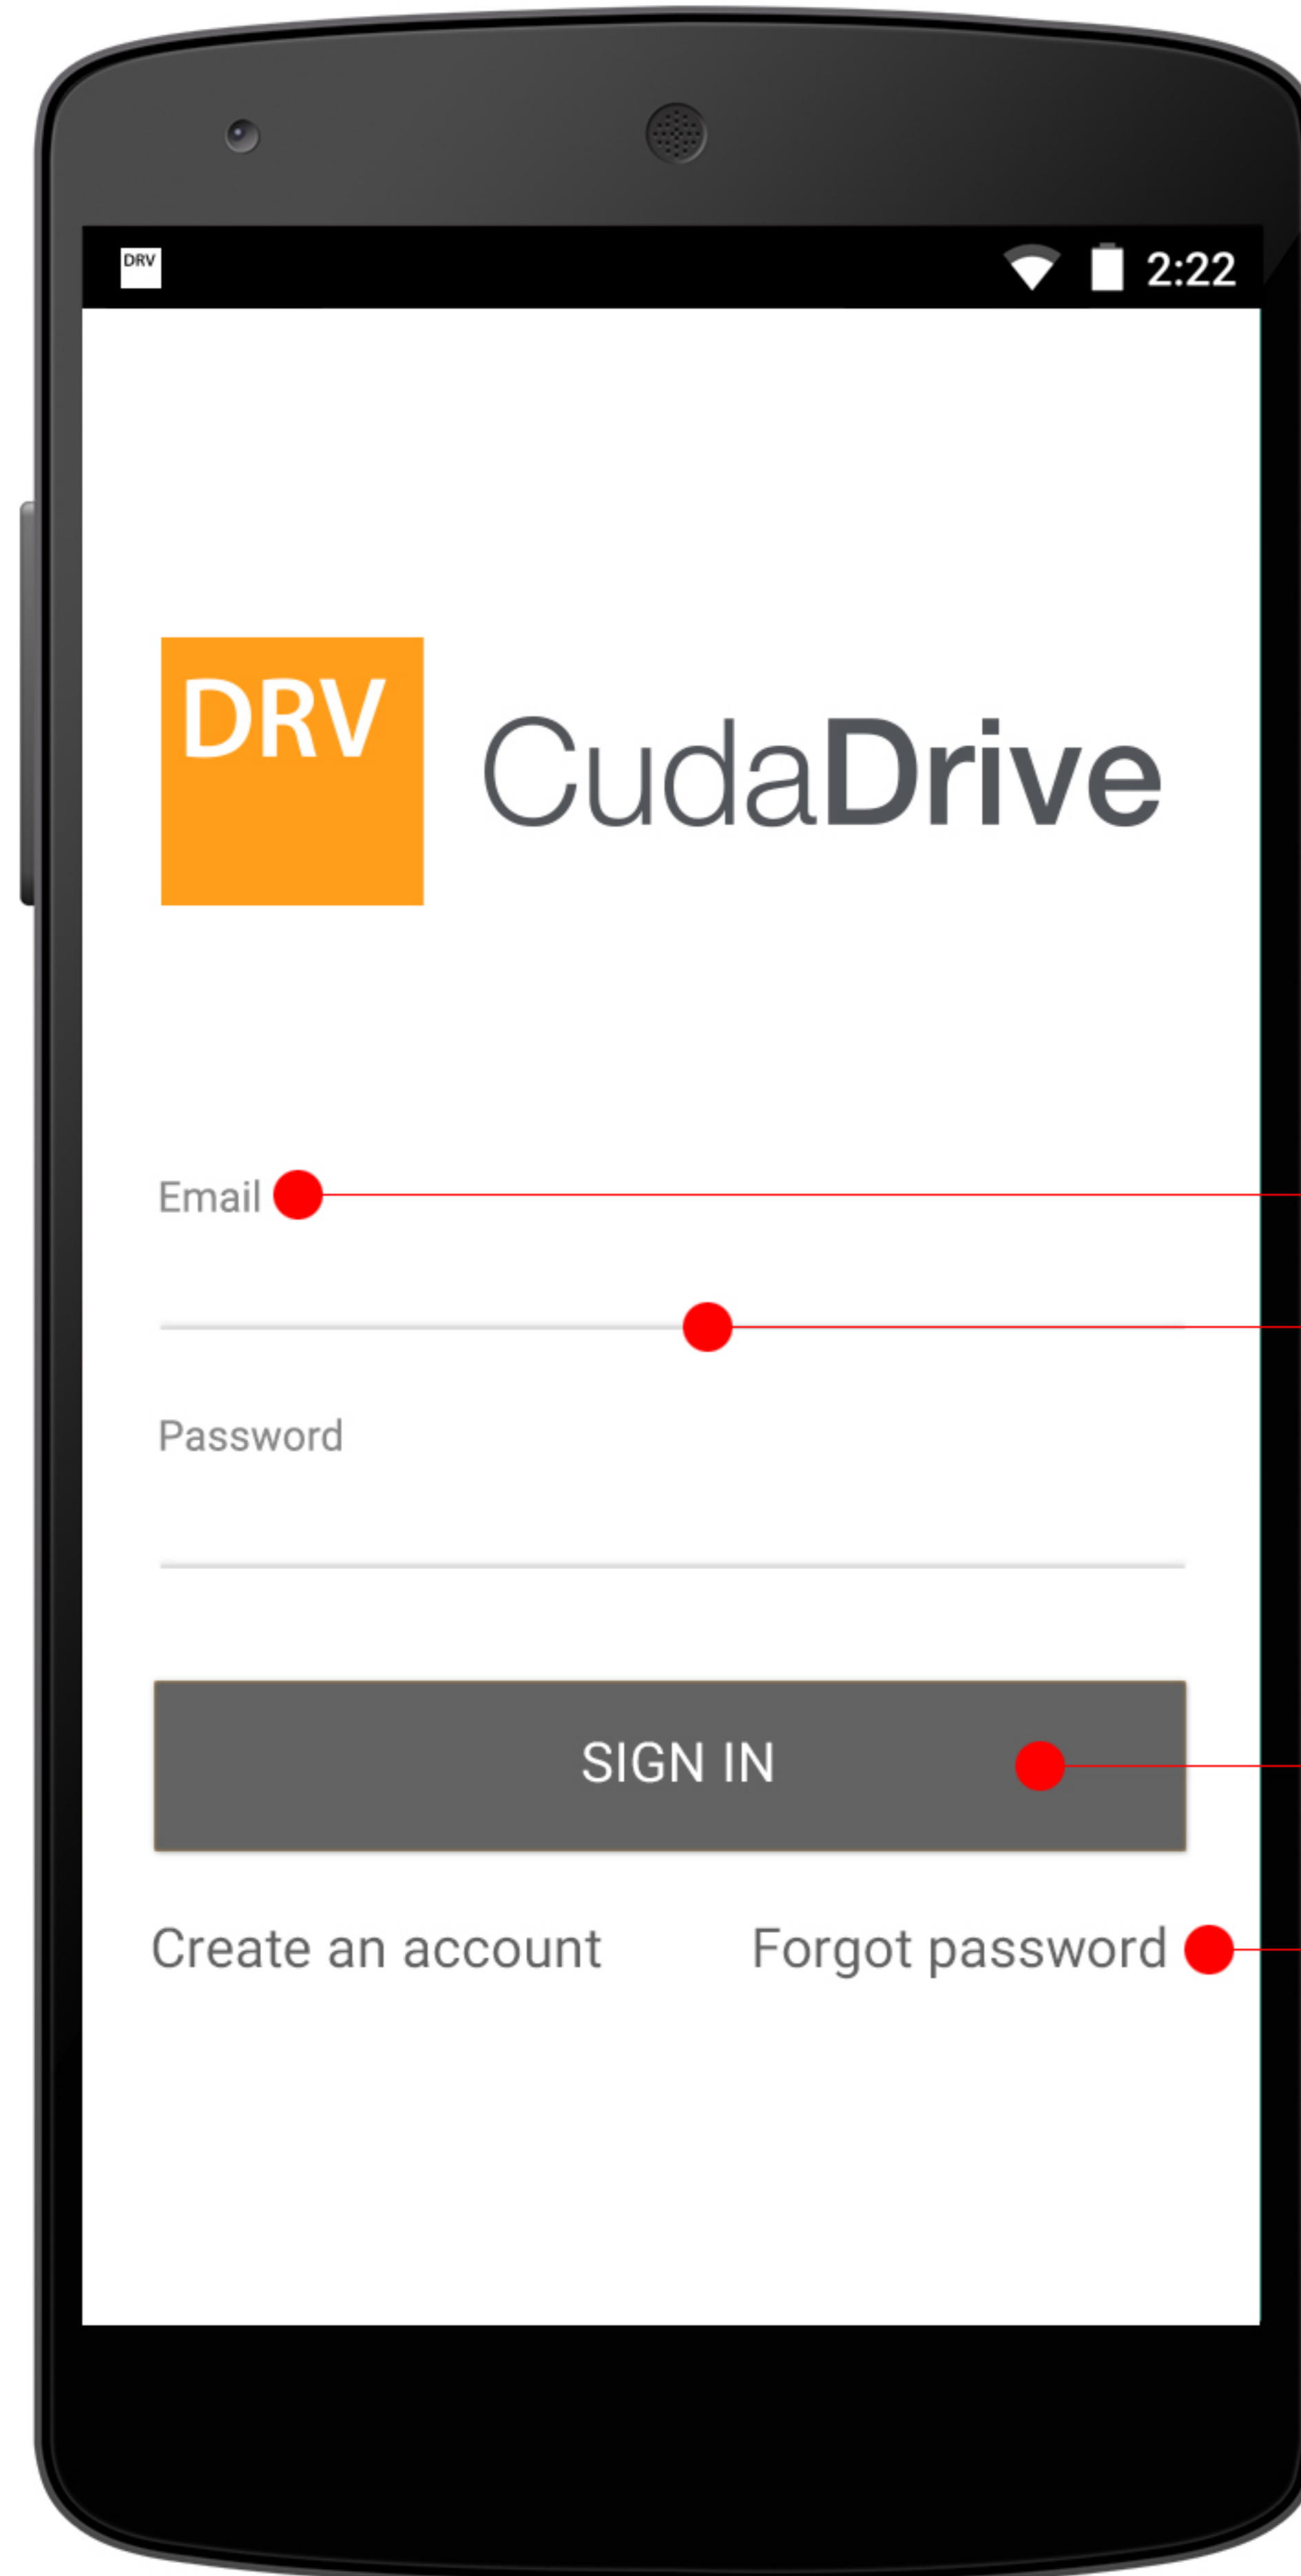

Menu

#F7F7F7

#929292

#D6D6D6

#FFFFFF

iPhone 2 - Native

Settings

#FF9E1B

#000000

PhotoBackup

#959595

#FF9E1B

#FFCC99

#BDBDBD

#FFCC99

Android 1 - Native

Before sign-in

Create an account

Menu

Android 2 - Native

Basic screen

Popover